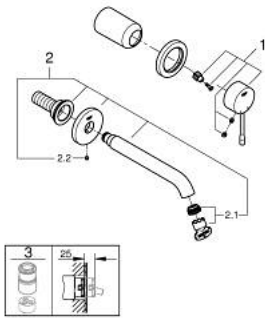

29 192 GL1 ESSENCE 2-HOLE BASIN MIXER M-SIZE

PRODUCT DESCRIPTION

- Colour: cool sunrise
- wall mounted
- trim set for use with rough-in set 23 571 000 / 32 635 000
- without concealed body
- metal rosette
- GROHE LongLife finish
- GROHE EcoJoy - less water, perfect flow
- maximum flow rate (at 3 bar): 5 l/min
- GROHE AquaGuide adjustable mousseur
- centre distance 110 mm
- projection 183 mm

29 192 GL1 ESSENCE 2-HOLE BASIN MIXER M-SIZE

SPARE PARTS, April 2022 – now

1: Lever (Spare part-nr. 46916GL0)

2: Outlet (Spare part-nr. 48638GL0)

2.1: Mousseur (Spare part-nr. 48480000)

2.2: Screw (Spare part-nr. 43094000)