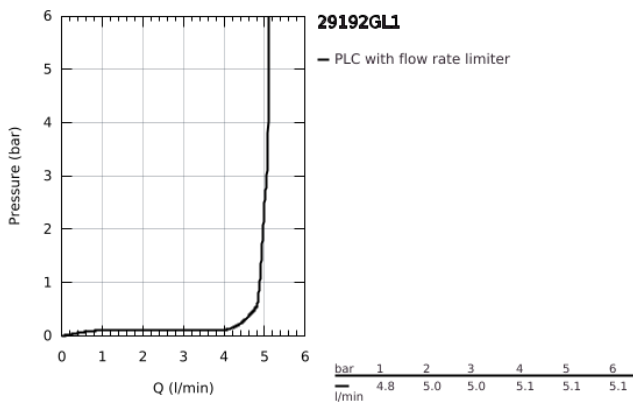

29 192 GL1 ESSENCE 2-HOLE BASIN MIXER M-SIZE

PRODUCT DESCRIPTION

- Colour: cool sunrise
- wall mounted
- trim set for use with rough-in set 23 571 000 / 32 635 000
- without concealed body
- metal rosette
- GROHE LongLife finish
- GROHE EcoJoy - less water, perfect flow
- maximum flow rate (at 3 bar): 5 l/min
- GROHE AquaGuide adjustable mousseur
- centre distance 110 mm
- projection 183 mm

29 192 GL1 ESSENCE 2-HOLE BASIN MIXER M-SIZE

SPARE PARTS, April 2022 – now

1: Lever (Spare part-nr. 46916GL0)

2: Outlet (Spare part-nr. 48638GL0)

2.1: Mousseur (Spare part-nr. 48480000)

2.2: Screw (Spare part-nr. 43094000)