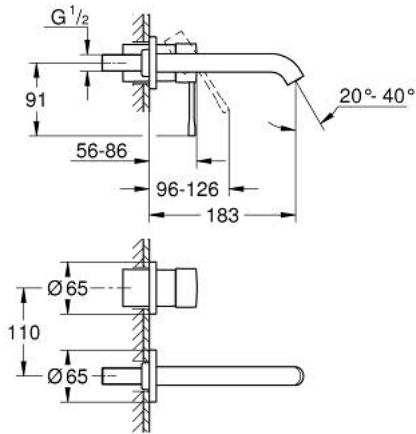

29 192 GL1 ESSENCE 2-HOLE BASIN MIXER M-SIZE

PRODUCT DESCRIPTION

- Colour: cool sunrise
- wall mounted
- trim set for use with rough-in set 23 571 000 / 32 635 000
- without concealed body
- metal rosette
- GROHE LongLife finish
- GROHE EcoJoy - less water, perfect flow
- maximum flow rate (at 3 bar): 5 l/min
- GROHE AquaGuide adjustable mousseur
- centre distance 110 mm
- projection 183 mm

29 192 GL1 ESSENCE 2-HOLE BASIN MIXER M-SIZE

SPARE PARTS, April 2022 – now

1: Lever (Spare part-nr. 46916GL0)

2: Outlet (Spare part-nr. 48638GL0)

2.1: Mousseur (Spare part-nr. 48480000)

2.2: Screw (Spare part-nr. 43094000)