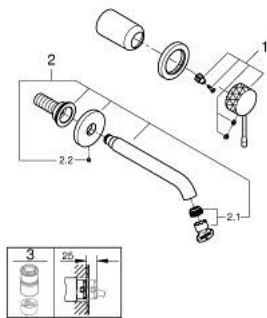

## 29 192 GF1 ESSENCE 2-HOLE BASIN MIXER M-SIZE

### PRODUCT DESCRIPTION

- Colour: brushed crafted cool sunrise
- wall mounted
- trim set for use with rough-in set 23 571 000 / 32 635 000
- without concealed body
- metal rosette
- crafted metal lever
- GROHE LongLife finish
- GROHE EcoJoy - less water, perfect flow
- maximum flow rate (at 3 bar): 5 l/min
- GROHE AquaGuide adjustable mousseur
- centre distance 110 mm
- projection 183 mm

### SPARE PARTS, December 2024 – now

- 1: Lever (Spare part-nr. 46916GF0)
- 2: Outlet (Spare part-nr. 48638GN0)
- 2.1: Mousseur (Spare part-nr. 48480000)
- 2.2: Screw (Spare part-nr. 43094000)
- 3: Extension (Spare part-nr. 46943000)\*
- \* Optional accessories