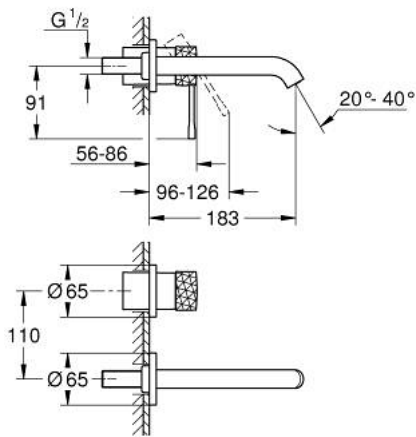

## 29 192 GF1 ESSENCE 2-HOLE BASIN MIXER M-SIZE

### PRODUCT DESCRIPTION

- Colour: brushed crafted cool sunrise
- wall mounted
- trim set for use with rough-in set 23 571 000 / 32 635 000
- without concealed body
- metal rosette
- crafted metal lever
- GROHE LongLife finish
- GROHE EcoJoy - less water, perfect flow
- maximum flow rate (at 3 bar): 5 l/min
- GROHE AquaGuide adjustable mousseur
- centre distance 110 mm
- projection 183 mm

### SPARE PARTS, December 2024 – now

- 1: Lever (Spare part-nr. 46916GF0)
- 2: Outlet (Spare part-nr. 48638GN0)
- 2.1: Mousseur (Spare part-nr. 48480000)
- 2.2: Screw (Spare part-nr. 43094000)
- 3: Extension (Spare part-nr. 46943000)\*
- \* Optional accessories