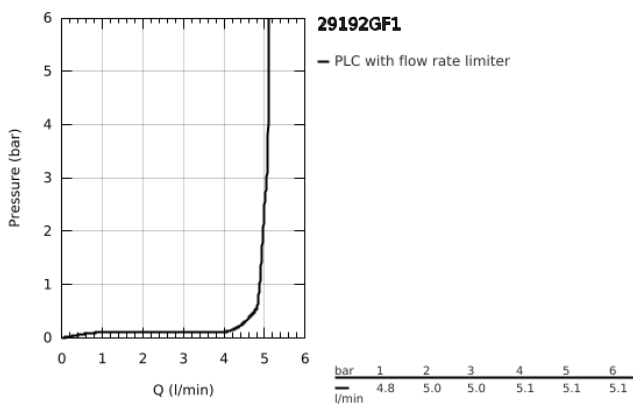

## 29 192 GF1 ESSENCE 2-HOLE BASIN MIXER M-SIZE

### PRODUCT DESCRIPTION

- Colour: brushed crafted cool sunrise
- wall mounted
- trim set for use with rough-in set 23 571 000 / 32 635 000
- without concealed body
- metal rosette
- crafted metal lever
- GROHE LongLife finish
- GROHE EcoJoy - less water, perfect flow
- maximum flow rate (at 3 bar): 5 l/min
- GROHE AquaGuide adjustable mousseur
- centre distance 110 mm
- projection 183 mm