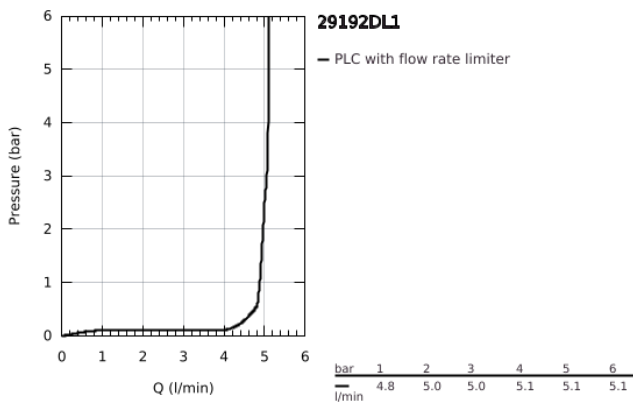

29 192 DL1 ESSENCE 2-HOLE BASIN MIXER M-SIZE

PRODUCT DESCRIPTION

- Colour: brushed warm sunset
- wall mounted
- trim set for use with rough-in set 23 571 000 / 32 635 000
- without concealed body
- metal rosette
- GROHE LongLife finish
- GROHE EcoJoy - less water, perfect flow
- maximum flow rate (at 3 bar): 5 l/min
- GROHE AquaGuide adjustable mousseur
- centre distance 110 mm
- projection 183 mm

29 192 DL1 ESSENCE 2-HOLE BASIN MIXER M-SIZE

SPARE PARTS, April 2022 – now

1: Lever (Spare part-nr. 46916DL0)

2: Outlet (Spare part-nr. 48638DL0)

2.1: Mousseur (Spare part-nr. 48480000)

2.2: Screw (Spare part-nr. 43094000)