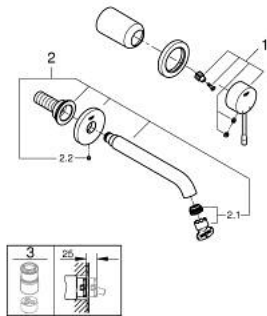

29 192 DL1 ESSENCE 2-HOLE BASIN MIXER M-SIZE

PRODUCT DESCRIPTION

- Colour: brushed warm sunset
- wall mounted
- trim set for use with rough-in set 23 571 000 / 32 635 000
- without concealed body
- metal rosette
- GROHE LongLife finish
- GROHE EcoJoy - less water, perfect flow
- maximum flow rate (at 3 bar): 5 l/min
- GROHE AquaGuide adjustable mousseur
- centre distance 110 mm
- projection 183 mm

29 192 DL1 ESSENCE 2-HOLE BASIN MIXER M-SIZE

SPARE PARTS, April 2022 – now

1: Lever (Spare part-nr. 46916DL0)

2: Outlet (Spare part-nr. 48638DL0)

2.1: Mousseur (Spare part-nr. 48480000)

2.2: Screw (Spare part-nr. 43094000)