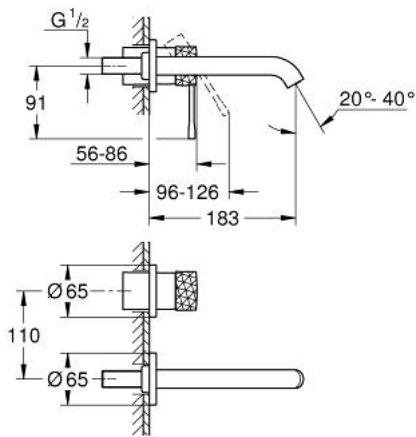

29 192 DE1 ESSENCE 2-HOLE BASIN MIXER M-SIZE

PRODUCT DESCRIPTION

- Colour: brushed crafted warm sunset
- wall mounted
- trim set for use with rough-in set 23 571 000 / 32 635 000
- without concealed body
- metal rosette
- crafted metal lever
- GROHE LongLife finish
- GROHE EcoJoy - less water, perfect flow
- maximum flow rate (at 3 bar): 5 l/min
- GROHE AquaGuide adjustable mousseur
- centre distance 110 mm
- projection 183 mm

29 192 DE1 ESSENCE 2-HOLE BASIN MIXER M-SIZE

SPARE PARTS, December 2024 – now

- 1: Lever (Spare part-nr. 46916DE0)
- 2: Outlet (Spare part-nr. 48638DL0)
- 2.1: Mousseur (Spare part-nr. 48480000)
- 2.2: Screw (Spare part-nr. 43094000)
- 3: Extension (Spare part-nr. 46943000)*
- * Optional accessories