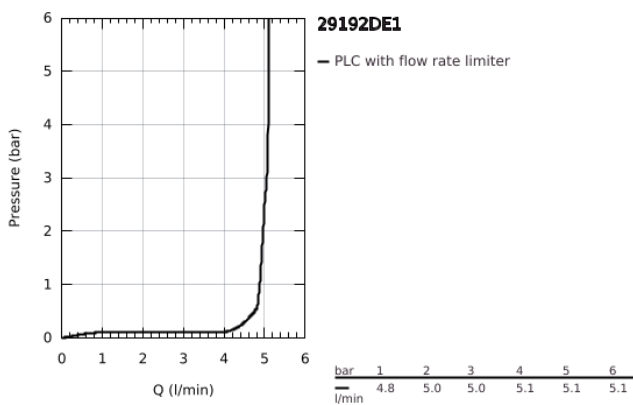

29 192 DE1 ESSENCE 2-HOLE BASIN MIXER M-SIZE

PRODUCT DESCRIPTION

- Colour: brushed crafted warm sunset
- wall mounted
- trim set for use with rough-in set 23 571 000 / 32 635 000
- without concealed body
- metal rosette
- crafted metal lever
- GROHE LongLife finish
- GROHE EcoJoy - less water, perfect flow
- maximum flow rate (at 3 bar): 5 l/min
- GROHE AquaGuide adjustable mousseur
- centre distance 110 mm
- projection 183 mm

29 192 DE1 ESSENCE 2-HOLE BASIN MIXER M-SIZE

SPARE PARTS, December 2024 – now

- 1: Lever (Spare part-nr. 46916DE0)
- 2: Outlet (Spare part-nr. 48638DL0)
- 2.1: Mousseur (Spare part-nr. 48480000)
- 2.2: Screw (Spare part-nr. 43094000)
- 3: Extension (Spare part-nr. 46943000)*
- * Optional accessories