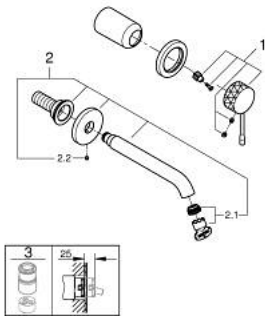

29 192 DE1 ESSENCE 2-HOLE BASIN MIXER M-SIZE

PRODUCT DESCRIPTION

- Colour: brushed crafted warm sunset
- wall mounted
- trim set for use with rough-in set 23 571 000 / 32 635 000
- without concealed body
- metal rosette
- crafted metal lever
- GROHE LongLife finish
- GROHE EcoJoy - less water, perfect flow
- maximum flow rate (at 3 bar): 5 l/min
- GROHE AquaGuide adjustable mousseur
- centre distance 110 mm
- projection 183 mm

29 192 DE1 ESSENCE 2-HOLE BASIN MIXER M-SIZE

SPARE PARTS, December 2024 – now

- 1: Lever (Spare part-nr. 46916DE0)
- 2: Outlet (Spare part-nr. 48638DL0)
- 2.1: Mousseur (Spare part-nr. 48480000)
- 2.2: Screw (Spare part-nr. 43094000)
- 3: Extension (Spare part-nr. 46943000)*
- * Optional accessories