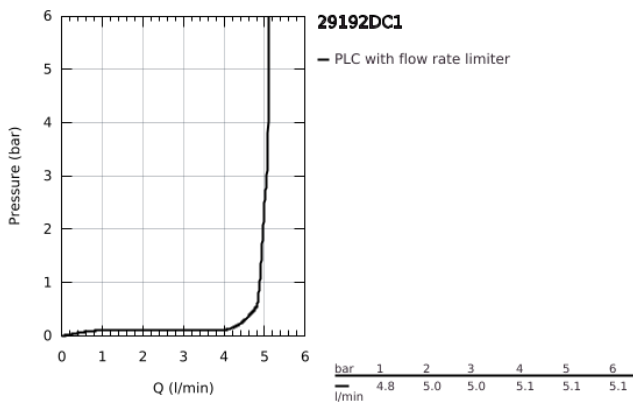

29 192 DC1 ESSENCE 2-HOLE BASIN MIXER M-SIZE

PRODUCT DESCRIPTION

- Colour: supersteel
- wall mounted
- trim set for use with rough-in set 23 571 000 / 32 635 000
- without concealed body
- metal rosette
- GROHE LongLife finish
- GROHE EcoJoy - less water, perfect flow
- maximum flow rate (at 3 bar): 5 l/min
- GROHE AquaGuide adjustable mousseur
- centre distance 110 mm
- projection 183 mm

29 192 DC1 ESSENCE 2-HOLE BASIN MIXER M-SIZE

SPARE PARTS, April 2022 – now

- 1: Lever (Spare part-nr. 46916DC0)
- 2: Outlet (Spare part-nr. 48638DC0)
- 2.1: Mousseur (Spare part-nr. 48480000)
- 2.2: Screw (Spare part-nr. 43094000)
- 3: Extension (Spare part-nr. 46943000)*
- * Optional accessories