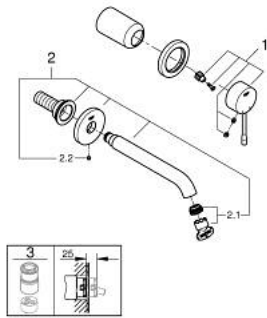

29 192 DC1 ESSENCE 2-HOLE BASIN MIXER M-SIZE

PRODUCT DESCRIPTION

- Colour: supersteel
- wall mounted
- trim set for use with rough-in set 23 571 000 / 32 635 000
- without concealed body
- metal rosette
- GROHE LongLife finish
- GROHE EcoJoy - less water, perfect flow
- maximum flow rate (at 3 bar): 5 l/min
- GROHE AquaGuide adjustable mousseur
- centre distance 110 mm
- projection 183 mm

29 192 DC1 ESSENCE 2-HOLE BASIN MIXER M-SIZE

SPARE PARTS, April 2022 – now

- 1: Lever (Spare part-nr. 46916DC0)
- 2: Outlet (Spare part-nr. 48638DC0)
- 2.1: Mousseur (Spare part-nr. 48480000)
- 2.2: Screw (Spare part-nr. 43094000)
- 3: Extension (Spare part-nr. 46943000)*
- * Optional accessories