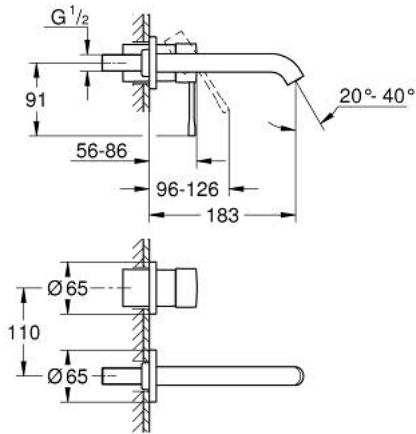

29 192 DC1 ESSENCE 2-HOLE BASIN MIXER M-SIZE

PRODUCT DESCRIPTION

- Colour: supersteel
- wall mounted
- trim set for use with rough-in set 23 571 000 / 32 635 000
- without concealed body
- metal rosette
- GROHE LongLife finish
- GROHE EcoJoy - less water, perfect flow
- maximum flow rate (at 3 bar): 5 l/min
- GROHE AquaGuide adjustable mousseur
- centre distance 110 mm
- projection 183 mm

29 192 DC1 ESSENCE 2-HOLE BASIN MIXER M-SIZE

SPARE PARTS, April 2022 – now

- 1: Lever (Spare part-nr. 46916DC0)
- 2: Outlet (Spare part-nr. 48638DC0)
- 2.1: Mousseur (Spare part-nr. 48480000)
- 2.2: Screw (Spare part-nr. 43094000)
- 3: Extension (Spare part-nr. 46943000)*
- * Optional accessories