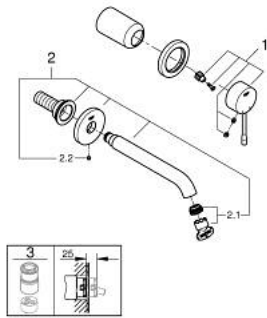

## 29 192 DA1 ESSENCE 2-HOLE BASIN MIXER M-SIZE

### PRODUCT DESCRIPTION

- Colour: warm sunset
- wall mounted
- trim set for use with rough-in set 23 571 000 / 32 635 000
- without concealed body
- metal rosette
- GROHE LongLife finish
- GROHE EcoJoy - less water, perfect flow
- maximum flow rate (at 3 bar): 5 l/min
- GROHE AquaGuide adjustable mousseur
- centre distance 110 mm
- projection 183 mm

### SPARE PARTS, April 2022 – now

- 1: Lever (Spare part-nr. 46916DA0)
- 2: Outlet (Spare part-nr. 48638DA0)
- 2.1: Mousseur (Spare part-nr. 48480000)
- 2.2: Screw (Spare part-nr. 43094000)
- 3: Extension (Spare part-nr. 46943000)\*
- \* Optional accessories