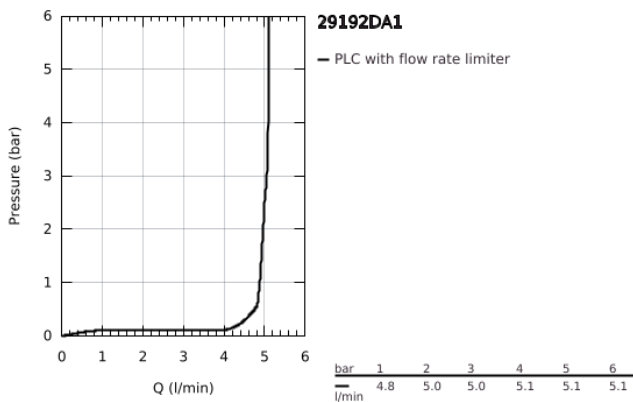

## 29 192 DA1 ESSENCE 2-HOLE BASIN MIXER M-SIZE

### PRODUCT DESCRIPTION

- Colour: warm sunset
- wall mounted
- trim set for use with rough-in set 23 571 000 / 32 635 000
- without concealed body
- metal rosette
- GROHE LongLife finish
- GROHE EcoJoy - less water, perfect flow
- maximum flow rate (at 3 bar): 5 l/min
- GROHE AquaGuide adjustable mousseur
- centre distance 110 mm
- projection 183 mm