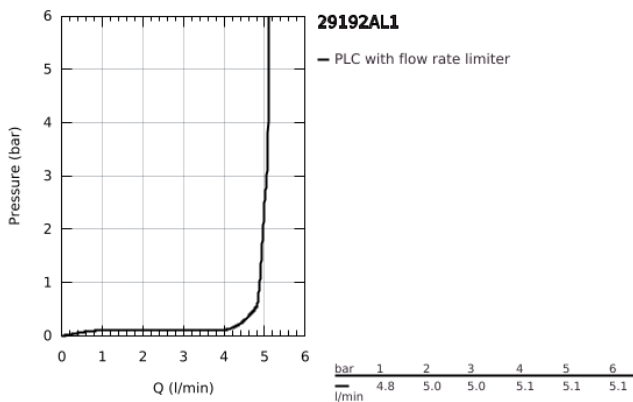

29 192 AL1 ESSENCE 2-HOLE BASIN MIXER M-SIZE

PRODUCT DESCRIPTION

- Colour: brushed hard graphite
- wall mounted
- trim set for use with rough-in set 23 571 000 / 32 635 000
- without concealed body
- metal rosette
- GROHE LongLife finish
- GROHE EcoJoy - less water, perfect flow
- maximum flow rate (at 3 bar): 5 l/min
- GROHE AquaGuide adjustable mousseur
- centre distance 110 mm
- projection 183 mm

29 192 AL1 ESSENCE 2-HOLE BASIN MIXER M-SIZE

SPARE PARTS, April 2022 – now

1: Lever (Spare part-nr. 46916AL0)

2: Outlet (Spare part-nr. 48638AL0)

2.1: Mousseur (Spare part-nr. 48480000)

2.2: Screw (Spare part-nr. 43094000)