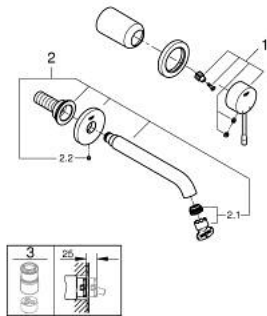

29 192 A01 ESSENCE 2-HOLE BASIN MIXER M-SIZE

PRODUCT DESCRIPTION

- Colour: hard graphite
- wall mounted
- trim set for use with rough-in set 23 571 000 / 32 635 000
- without concealed body
- metal rosette
- GROHE LongLife finish
- GROHE EcoJoy - less water, perfect flow
- maximum flow rate (at 3 bar): 5 l/min
- GROHE AquaGuide adjustable mousseur
- centre distance 110 mm
- projection 183 mm

29 192 A01 ESSENCE 2-HOLE BASIN MIXER M-SIZE

SPARE PARTS, April 2022 – now

- 1: Lever (Spare part-nr. 46916A00)
- 2: Outlet (Spare part-nr. 48638A00)
- 2.1: Mousseur (Spare part-nr. 48480000)
- 2.2: Screw (Spare part-nr. 43094000)
- 3: Extension (Spare part-nr. 46943000)*
- * Optional accessories