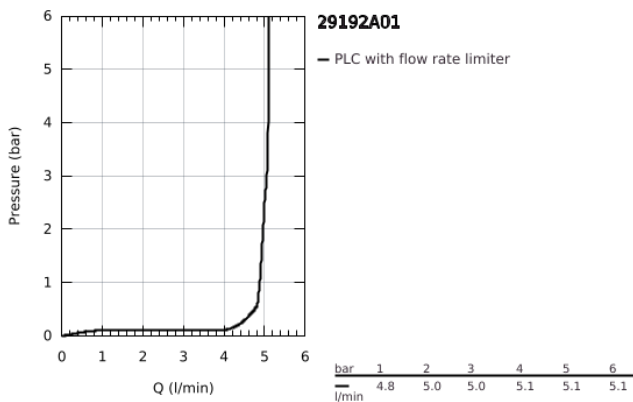

29 192 A01 ESSENCE 2-HOLE BASIN MIXER M-SIZE

PRODUCT DESCRIPTION

- Colour: hard graphite
- wall mounted
- trim set for use with rough-in set 23 571 000 / 32 635 000
- without concealed body
- metal rosette
- GROHE LongLife finish
- GROHE EcoJoy - less water, perfect flow
- maximum flow rate (at 3 bar): 5 l/min
- GROHE AquaGuide adjustable mousseur
- centre distance 110 mm
- projection 183 mm

29 192 A01 ESSENCE 2-HOLE BASIN MIXER M-SIZE

SPARE PARTS, April 2022 – now

- 1: Lever (Spare part-nr. 46916A00)
- 2: Outlet (Spare part-nr. 48638A00)
- 2.1: Mousseur (Spare part-nr. 48480000)
- 2.2: Screw (Spare part-nr. 43094000)
- 3: Extension (Spare part-nr. 46943000)*
- * Optional accessories