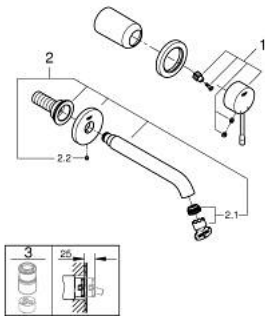

29 192 001 **ESSENCE 2-HOLE BASIN MIXER**
M-SIZE

PRODUCT DESCRIPTION

- Colour: chrome
- wall mounted
- trim set for use with rough-in set 23 571 000 / 32 635 000
- without concealed body
- metal rosette
- GROHE LongLife finish
- GROHE EcoJoy - less water, perfect flow
- maximum flow rate (at 3 bar): 5 l/min
- GROHE AquaGuide adjustable mousseur
- centre distance 110 mm
- projection 183 mm

29 192 001 **ESSENCE 2-HOLE BASIN MIXER**
M-SIZE

SPARE PARTS, April 2022 – now

1: Lever (Spare part-nr. 46916000)

2: Outlet (Spare part-nr. 48638000)

2.1: Mousseur (Spare part-nr. 48480000)

2.2: Screw (Spare part-nr. 43094000)