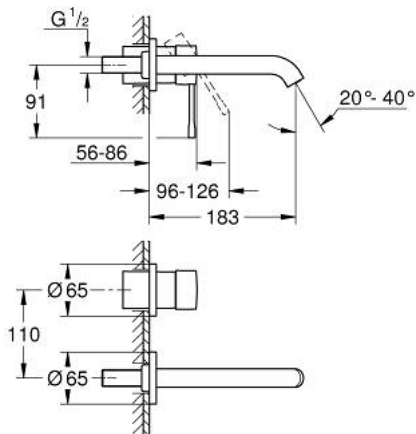

29 192 001 **ESSENCE 2-HOLE BASIN MIXER**
M-SIZE

PRODUCT DESCRIPTION

- Colour: chrome
- wall mounted
- trim set for use with rough-in set 23 571 000 / 32 635 000
- without concealed body
- metal rosette
- GROHE LongLife finish
- GROHE EcoJoy - less water, perfect flow
- maximum flow rate (at 3 bar): 5 l/min
- GROHE AquaGuide adjustable mousseur
- centre distance 110 mm
- projection 183 mm

29 192 001 **ESSENCE 2-HOLE BASIN MIXER**
M-SIZE

SPARE PARTS, April 2022 – now

1: Lever (Spare part-nr. 46916000)

2: Outlet (Spare part-nr. 48638000)

2.1: Mousseur (Spare part-nr. 48480000)

2.2: Screw (Spare part-nr. 43094000)