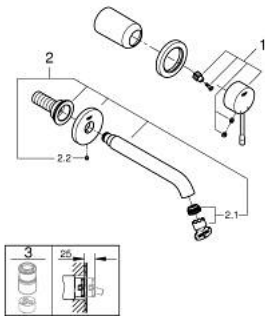

29 192 001 **ESSENCE 2-HOLE BASIN MIXER**
M-SIZE

PRODUCT DESCRIPTION

- Colour: chrome
- wall mounted
- trim set for use with rough-in set 23 571 000 / 32 635 000
- without concealed body
- metal rosette
- GROHE LongLife finish
- GROHE EcoJoy - less water, perfect flow
- maximum flow rate (at 3 bar): 5 l/min
- GROHE AquaGuide adjustable mousseur
- centre distance 110 mm
- projection 183 mm
- replaces Essence two-hole basin mixer 19 408 xx1

29 192 001 **ESSENCE 2-HOLE BASIN MIXER**
M-SIZE

SPARE PARTS, April 2022 – now

1: Lever (Spare part-nr. 46916000)

2: Outlet (Spare part-nr. 48638000)

2.1: Mousseur (Spare part-nr. 48480000)

2.2: Screw (Spare part-nr. 43094000)