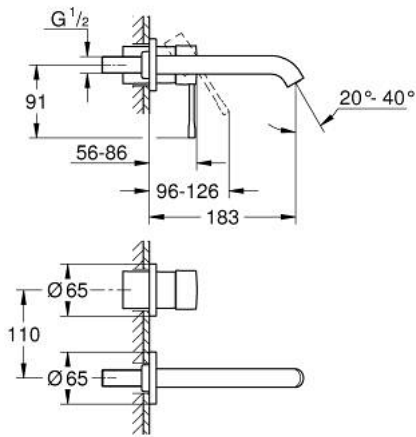

29 192 001 **ESSENCE 2-HOLE BASIN MIXER**
M-SIZE

PRODUCT DESCRIPTION

- Colour: chrome
- wall mounted
- trim set for use with rough-in set 23 571 000 / 32 635 000
- without concealed body
- metal rosette
- GROHE LongLife finish
- GROHE EcoJoy - less water, perfect flow
- maximum flow rate (at 3 bar): 5 l/min
- GROHE AquaGuide adjustable mousseur
- centre distance 110 mm
- projection 183 mm
- replaces Essence two-hole basin mixer 19 408 xx1

29 192 001 **ESSENCE 2-HOLE BASIN MIXER**
M-SIZE

SPARE PARTS, April 2022 – now

1: Lever (Spare part-nr. 46916000)

2: Outlet (Spare part-nr. 48638000)

2.1: Mousseur (Spare part-nr. 48480000)

2.2: Screw (Spare part-nr. 43094000)