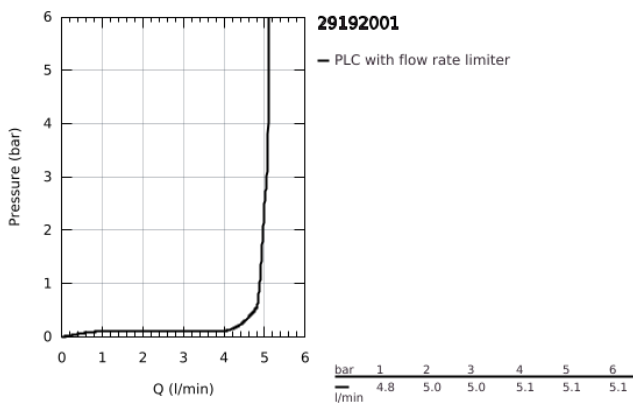

29 192 001 **ESSENCE 2-HOLE BASIN MIXER**
M-SIZE

PRODUCT DESCRIPTION

- Colour: chrome
- wall mounted
- trim set for use with rough-in set 23 571 000 / 32 635 000
- without concealed body
- metal rosette
- GROHE LongLife finish
- GROHE EcoJoy - less water, perfect flow
- maximum flow rate (at 3 bar): 5 l/min
- GROHE AquaGuide adjustable mousseur
- centre distance 110 mm
- projection 183 mm
- replaces Essence two-hole basin mixer 19 408 xx1

29 192 001 **ESSENCE 2-HOLE BASIN MIXER**
M-SIZE

SPARE PARTS, April 2022 – now

1: Lever (Spare part-nr. 46916000)

2: Outlet (Spare part-nr. 48638000)

2.1: Mousseur (Spare part-nr. 48480000)

2.2: Screw (Spare part-nr. 43094000)