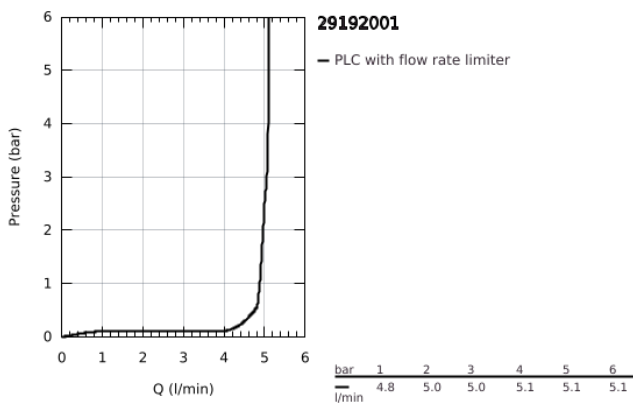

29 192 001 **ESSENCE 2-HOLE BASIN MIXER**
M-SIZE

PRODUCT DESCRIPTION

- Colour: chrome
- wall mounted
- trim set for use with rough-in set 23 571 000 / 32 635 000
- without concealed body
- metal rosette
- GROHE LongLife finish
- GROHE EcoJoy - less water, perfect flow
- maximum flow rate (at 3 bar): 5 l/min
- GROHE AquaGuide adjustable mousseur
- centre distance 110 mm
- projection 183 mm

29 192 001 **ESSENCE 2-HOLE BASIN MIXER**
M-SIZE

SPARE PARTS, April 2022 – now

1: Lever (Spare part-nr. 46916000)

2: Outlet (Spare part-nr. 48638000)

2.1: Mousseur (Spare part-nr. 48480000)

2.2: Screw (Spare part-nr. 43094000)