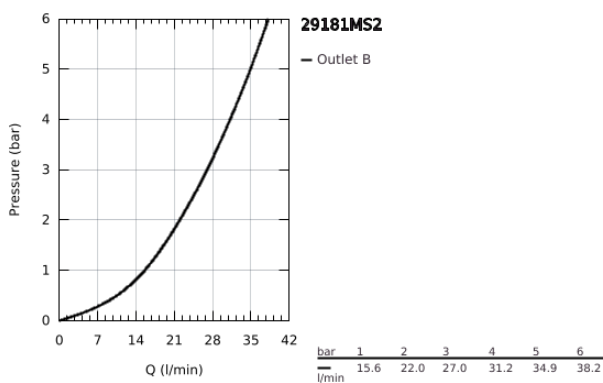

## 29 181 MS2 ALLURE THERMOSTAT FOR CONCEALED INSTALLATION WITH 2-WAY DIVERTER

### PRODUCT DESCRIPTION

- Colour: satin steel
  - trim set for GROHE Rapido SmartBox (35 604)
  - GROHE TurboStat - compact cartridge with wax thermoelement
  - GROHE LongLife finish
  - GROHE FastFixation escutcheon with covered shaft sealing and covered fixing
  - metal escutcheon, retroactively 6° adjustable
  - printed head and hand shower symbol
  - GROHE SafeStop - safety button at 38°C
  - GROHE SafeStop Plus - optional temperature limiter at 43°C or 46°C included
  - GROHE AquaDimmer, integrated shut off/diverter valve
  - metal handles
- 
- outlet B = 27 l/min, outlet C = 30 l/min
- 
- without roughing-in set 35 600/35 604 (please order separately)