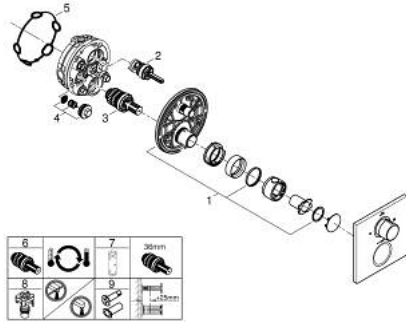

## 29 181 MS2 ALLURE THERMOSTAT FOR CONCEALED INSTALLATION WITH 2-WAY DIVERTER

### PRODUCT DESCRIPTION

- Colour: satin steel
  - trim set for GROHE Rapido SmartBox (35 604)
  - GROHE TurboStat - compact cartridge with wax thermoelement
  - GROHE LongLife finish
  - GROHE FastFixation escutcheon with covered shaft sealing and covered fixing
  - metal escutcheon, retroactively 6° adjustable
  - printed head and hand shower symbol
  - GROHE SafeStop - safety button at 38°C
  - GROHE SafeStop Plus - optional temperature limiter at 43°C or 46°C included
  - GROHE AquaDimmer, integrated shut off/diverter valve
  - metal handles
- 
- outlet B = 27 l/min, outlet C = 30 l/min
- 
- without roughing-in set 35 600/35 604 (please order separately)

### SPARE PARTS, October 2022 – now

- 1: Mounting plate (Spare part-nr. 49080000)
- 2: Aquadimmer (Spare part-nr. 49084000)
- 3: Thermostatic compact cartridge 3/4" (Spare part-nr. 49028000)
- 4: Non-return valve (Spare part-nr. 49085000)
- 5: Seal (Spare part-nr. 48360000)
- 6: GROHE TurboStat cartridge 3/4" (Spare part-nr. 49003000)\*
- 7: Socket Spanner (Spare part-nr. 49059000)\*
- 8: Service stops (Spare part-nr. 1405300M)\*
- 9: Universal extension set 2-handle thermostats, 25 mm (Spare part-nr. 14058000)\*