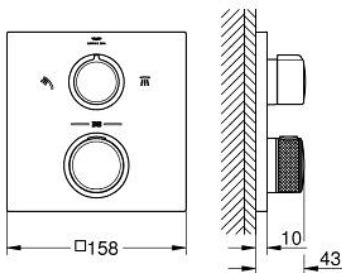

## 29 181 MS2 ALLURE THERMOSTAT FOR CONCEALED INSTALLATION WITH 2-WAY DIVERTER

### PRODUCT DESCRIPTION

- Colour: satin steel
  - trim set for GROHE Rapido SmartBox (35 604)
  - GROHE TurboStat - compact cartridge with wax thermoelement
  - GROHE LongLife finish
  - GROHE FastFixation escutcheon with covered shaft sealing and covered fixing
  - metal escutcheon, retroactively 6° adjustable
  - printed head and hand shower symbol
  - GROHE SafeStop - safety button at 38°C
  - GROHE SafeStop Plus - optional temperature limiter at 43°C or 46°C included
  - GROHE AquaDimmer, integrated shut off/diverter valve
  - metal handles
- 
- outlet B = 27 l/min, outlet C = 30 l/min
- 
- without roughing-in set 35 600/35 604 (please order separately)

### SPARE PARTS, October 2022 – now

- 1: Mounting plate (Spare part-nr. 49080000)
- 2: Aquadimmer (Spare part-nr. 49084000)
- 3: Thermostatic compact cartridge 3/4" (Spare part-nr. 49028000)
- 4: Non-return valve (Spare part-nr. 49085000)
- 5: Seal (Spare part-nr. 48360000)
- 6: GROHE TurboStat cartridge 3/4" (Spare part-nr. 49003000)\*
- 7: Socket Spanner (Spare part-nr. 49059000)\*
- 8: Service stops (Spare part-nr. 1405300M)\*
- 9: Universal extension set 2-handle thermostats, 25 mm (Spare part-nr. 14058000)\*