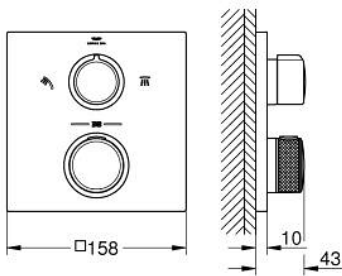

29 181 002 ALLURE THERMOSTAT FOR CONCEALED INSTALLATION WITH 2-WAY DIVERTER

PRODUCT DESCRIPTION

- Colour: chrome
 - trim set for GROHE Rapido SmartBox (35 604)
 - GROHE TurboStat - compact cartridge with wax thermoelement
 - GROHE LongLife finish
 - GROHE FastFixation escutcheon with covered shaft sealing and covered fixing
 - metal escutcheon, retroactively 6° adjustable
 - printed head and hand shower symbol
 - GROHE SafeStop - safety button at 38°C
 - GROHE SafeStop Plus - optional temperature limiter at 43°C or 46°C included
 - GROHE AquaDimmer, integrated shut off/diverter valve
 - metal handles
-
- outlet B = 27 l/min, outlet C = 30 l/min
-
- without roughing-in set 35 600/35 604 (please order separately)

29 181 002 ALLURE THERMOSTAT FOR CONCEALED INSTALLATION WITH 2-WAY DIVERTER

SPARE PARTS, May 2018 – now

- 1: Mounting plate (Spare part-nr. 49080000)
- 2: Aquadimmer (Spare part-nr. 49084000)
- 3: Thermostatic compact cartridge 3/4" (Spare part-nr. 49028000)
- 4: Non-return valve (Spare part-nr. 49085000)
- 5: Seal (Spare part-nr. 48360000)
- 6: GROHE TurboStat cartridge 3/4" (Spare part-nr. 49003000)*
- 7: Socket Spanner (Spare part-nr. 49059000)*
- 8: Service stops (Spare part-nr. 1405300M)*
- 9: Universal extension set 2-handle thermostats, 25 mm (Spare part-nr. 14058000)*