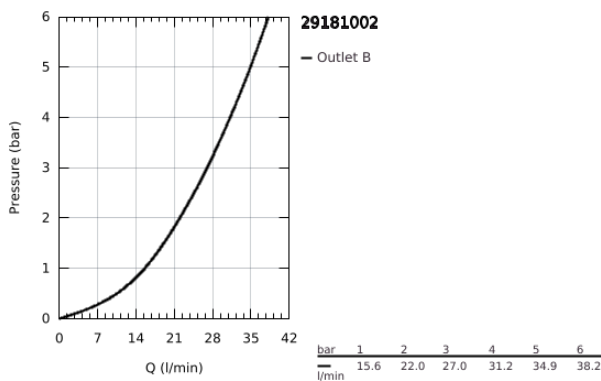

29 181 002 ALLURE THERMOSTAT FOR CONCEALED INSTALLATION WITH 2-WAY DIVERTER

PRODUCT DESCRIPTION

- Colour: chrome
 - trim set for GROHE Rapido SmartBox (35 604)
 - GROHE TurboStat - compact cartridge with wax thermoelement
 - GROHE LongLife finish
 - GROHE FastFixation escutcheon with covered shaft sealing and covered fixing
 - metal escutcheon, retroactively 6° adjustable
 - printed head and hand shower symbol
 - GROHE SafeStop - safety button at 38°C
 - GROHE SafeStop Plus - optional temperature limiter at 43°C or 46°C included
 - GROHE AquaDimmer, integrated shut off/diverter valve
 - metal handles
-
- outlet B = 27 l/min, outlet C = 30 l/min
-
- without roughing-in set 35 600/35 604 (please order separately)

29 181 002 ALLURE THERMOSTAT FOR CONCEALED INSTALLATION WITH 2-WAY DIVERTER

SPARE PARTS, May 2018 – now

- 1: Mounting plate (Spare part-nr. 49080000)
- 2: Aquadimmer (Spare part-nr. 49084000)
- 3: Thermostatic compact cartridge 3/4" (Spare part-nr. 49028000)
- 4: Non-return valve (Spare part-nr. 49085000)
- 5: Seal (Spare part-nr. 48360000)
- 6: GROHE TurboStat cartridge 3/4" (Spare part-nr. 49003000)*
- 7: Socket Spanner (Spare part-nr. 49059000)*
- 8: Service stops (Spare part-nr. 1405300M)*
- 9: Universal extension set 2-handle thermostats, 25 mm (Spare part-nr. 14058000)*