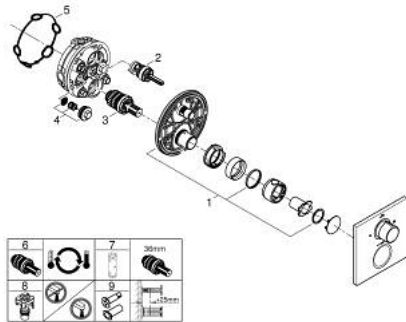

29 181 002 ALLURE THERMOSTAT FOR CONCEALED INSTALLATION WITH 2-WAY DIVERTER

PRODUCT DESCRIPTION

- Colour: chrome
 - trim set for GROHE Rapido SmartBox (35 604)
 - GROHE TurboStat - compact cartridge with wax thermoelement
 - GROHE LongLife finish
 - GROHE FastFixation escutcheon with covered shaft sealing and covered fixing
 - metal escutcheon, retroactively 6° adjustable
 - printed head and hand shower symbol
 - GROHE SafeStop - safety button at 38°C
 - GROHE SafeStop Plus - optional temperature limiter at 43°C or 46°C included
 - GROHE AquaDimmer, integrated shut off/diverter valve
 - metal handles
-
- outlet B = 27 l/min, outlet C = 30 l/min
-
- without roughing-in set 35 600/35 604 (please order separately)

29 181 002 ALLURE THERMOSTAT FOR CONCEALED INSTALLATION WITH 2-WAY DIVERTER

SPARE PARTS, May 2018 – now

- 1: Mounting plate (Spare part-nr. 49080000)
- 2: Aquadimmer (Spare part-nr. 49084000)
- 3: Thermostatic compact cartridge 3/4" (Spare part-nr. 49028000)
- 4: Non-return valve (Spare part-nr. 49085000)
- 5: Seal (Spare part-nr. 48360000)
- 6: GROHE TurboStat cartridge 3/4" (Spare part-nr. 49003000)*
- 7: Socket Spanner (Spare part-nr. 49059000)*
- 8: Service stops (Spare part-nr. 1405300M)*
- 9: Universal extension set 2-handle thermostats, 25 mm (Spare part-nr. 14058000)*