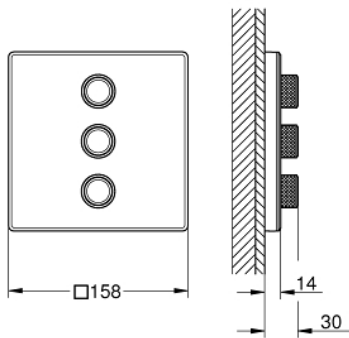

29 158 LS0 GROHTHERM SMARTCONTROL TRIPLE VOLUME CONTROL TRIM

PRODUCT DESCRIPTION

- Colour: moon white/chrome
- trim set for use with GROHE Rapido SmartBox 35 600/35 604/35 601
- GROHE FastFixation metal wall escutcheon, retroactively 6° adjustable
- GROHE LongLife finish
- GROHE SmartControl - control the shower with intuitive push/turn button
- exchangeable symbols
- GROHE ProGrip - with knurl structure
- multiple outlets can be run simultaneously
- cover plate in moon white acrylic glass
- without roughing-in set 35 600/35 604 (please order separately)
- flow performance: outlet D = 28 l/min, outlet E = 28 l/min, outlet A = 28 l/min, outlet D+E+A = 65 l/min

29 158 LS0 GROHTHERM SMARTCONTROL TRIPLE VOLUME CONTROL TRIM

SPARE PARTS, September 2016 – now

1: Push button (Spare part-nr. 48361000)

1.1: pushbutton (Spare part-nr. 14077000)

2: Escutcheon (Spare part-nr. 48369LS0)

3: Mounting plate (Spare part-nr. 48365000)

4: Cartridge (Spare part-nr. 48359000)

4.1: Spindle (Spare part-nr. 49088000)

5: Seal (Spare part-nr. 48360000)

6: Universal extension set single-lever mixers, 25 mm (Spare part-nr. 14048000