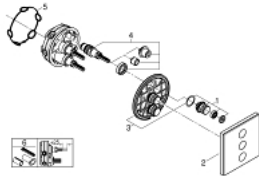

29 158 LS0 GROHTHERM SMARTCONTROL TRIPLE VOLUME CONTROL TRIM

PRODUCT DESCRIPTION

- Colour: moon white/chrome
- trim set for use with GROHE Rapido SmartBox 35 600/35 604/35 601
- GROHE FastFixation metal wall escutcheon, retroactively 6° adjustable
- GROHE LongLife finish
- GROHE SmartControl - control the shower with intuitive push/turn button
- exchangeable symbols
- GROHE ProGrip - with knurl structure
- multiple outlets can be run simultaneously
- cover plate in moon white acrylic glass
- without roughing-in set 35 600/35 604 (please order separately)
- flow performance: outlet D = 28 l/min, outlet E = 28 l/min, outlet A = 28 l/min, outlet D+E+A = 65 l/min

29 158 LS0 GROHTHERM SMARTCONTROL TRIPLE VOLUME CONTROL TRIM

SPARE PARTS, September 2016 – now

1: Push button (Spare part-nr. 48361000)

1.1: pushbutton (Spare part-nr. 14077000)

2: Escutcheon (Spare part-nr. 48369LS0)

3: Mounting plate (Spare part-nr. 48365000)

4: Cartridge (Spare part-nr. 48359000)

4.1: Spindle (Spare part-nr. 49088000)

5: Seal (Spare part-nr. 48360000)

6: Universal extension set single-lever mixers, 25 mm (Spare part-nr. 14048000