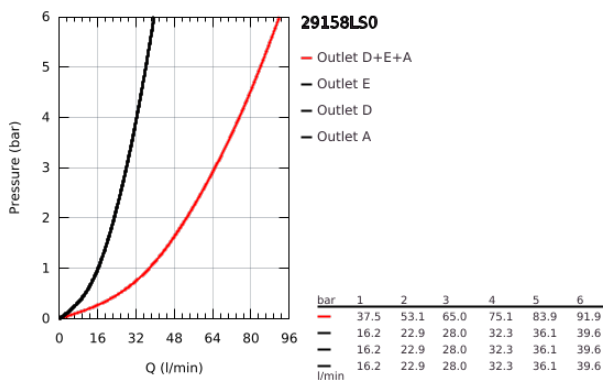

29 158 LS0 GROHTHERM SMARTCONTROL TRIPLE VOLUME CONTROL TRIM

PRODUCT DESCRIPTION

- Colour: moon white/chrome
- trim set for use with GROHE Rapido SmartBox 35 600/35 604/35 601
- GROHE FastFixation metal wall escutcheon, retroactively 6° adjustable
- GROHE LongLife finish
- GROHE SmartControl - control the shower with intuitive push/turn button
- exchangeable symbols
- GROHE ProGrip - with knurl structure
- multiple outlets can be run simultaneously
- cover plate in moon white acrylic glass
- without roughing-in set 35 600/35 604 (please order separately)
- flow performance: outlet D = 28 l/min, outlet E = 28 l/min, outlet A = 28 l/min, outlet D+E+A = 65 l/min

29 158 LS0 GROHTHERM SMARTCONTROL TRIPLE VOLUME CONTROL TRIM

SPARE PARTS, September 2016 – now

1: Push button (Spare part-nr. 48361000)

1.1: pushbutton (Spare part-nr. 14077000)

2: Escutcheon (Spare part-nr. 48369LS0)