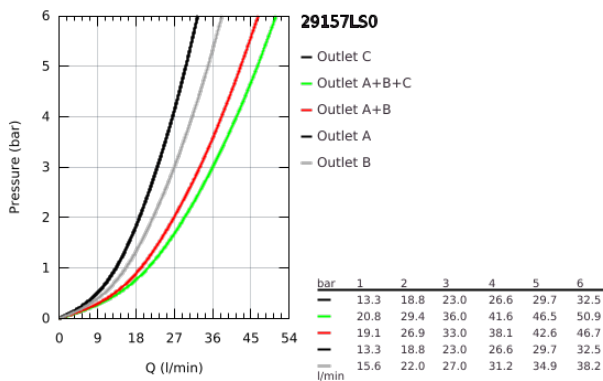

29 157 LS0 GROHTHERM SMARTCONTROL SAFETY MIXER FOR CONCEALED INSTALLATION WITH 3 VALVES

PRODUCT DESCRIPTION

- Colour: moon white/chrome
- trim set for GROHE Rapido SmartBox (35 604)
- GROHE FastFixation metal wall escutcheon, retroactively 6° adjustable
- GROHE LongLife finish
- GROHE SmartControl - control the shower with intuitive push/turn button
- exchangeable symbols
- GROHE TurboStat - compact cartridge with wax thermoelement
- GROHE ProGrip - with knurl structure
- GROHE SafeStop - safety button at 38°C
- GROHE SafeStop Plus - optional temperature limiter at 43°C or 46°C included
- built-in non-return valves and dirt strainers
- multiple outlets can be run simultaneously
- cover plate in moon white acrylic glass
- without roughing-in set 35 600/35 604 (please order separately)
- flow performance: outlet A = 23 l/min, outlet B = 27 l/min, outlet C = 23 l/min, outlet A + B = 33 l/min, outlet A + B + C = 36 l/min

29 157 LS0 GROHTHERM SMARTCONTROL SAFETY MIXER FOR CONCEALED INSTALLATION WITH 3 VALVES

SPARE PARTS, September 2016 – now

- 1: Mounting plate (Spare part-nr. 48362000)
 - 2: Temperature control handle (Spare part-nr. 49029000)
 - 2.1: Cover cap (Spare part-nr. 1015030000)
 - 2.2: handle adaptor (Spare part-nr. 1015059990)
 - 3: Escutcheon (Spare part-nr. 49043LS0)
 - 4: Push button (Spare part-nr. 48361000)
 - 4.1: pushbutton (Spare part-nr. 14077000)
 - 5: Cartridge (Spare part-nr. 48359000)
 - 5.1: Spindle (Spare part-nr. 49088000)
 - 6: Thermostatic compact cartridge 3/4" (Spare part-nr. 49028000)
 - 7: Non-return valves (Spare part-nr. 47979000)
 - 8: Seal (Spare part-nr. 48360000)
 - 9: Socket Spanner (Spare part-nr. 49059000)*
 - 10: GROHE TurboStat cartridge 3/4" (Spare part-nr. 49003000)*
 - 11: Service stops (Spare part-nr. 1405300M)*
 - 12: Universal extension set single-lever mixers, 25 mm (Spare part-nr. 14048000)*
- * Optional accessories