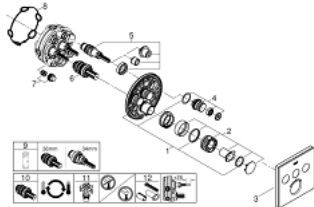

29 157 LS0 GROHTHERM SMARTCONTROL SAFETY MIXER FOR CONCEALED INSTALLATION WITH 3 VALVES

PRODUCT DESCRIPTION

- Colour: moon white/chrome
- trim set for GROHE Rapido SmartBox (35 604)
- GROHE FastFixation metal wall escutcheon, retroactively 6° adjustable
- GROHE LongLife finish
- GROHE SmartControl - control the shower with intuitive push/turn button
- exchangeable symbols
- GROHE TurboStat - compact cartridge with wax thermoelement
- GROHE ProGrip - with knurl structure
- GROHE SafeStop - safety button at 38°C
- GROHE SafeStop Plus - optional temperature limiter at 43°C or 46°C included
- built-in non-return valves and dirt strainers
- multiple outlets can be run simultaneously
- cover plate in moon white acrylic glass
- without roughing-in set 35 600/35 604 (please order separately)
- flow performance: outlet A = 23 l/min, outlet B = 27 l/min, outlet C = 23 l/min, outlet A + B = 33 l/min, outlet A + B + C = 36 l/min

29 157 LS0 GROHTHERM SMARTCONTROL SAFETY MIXER FOR CONCEALED INSTALLATION WITH 3 VALVES

SPARE PARTS, September 2016 – now

- 1: Mounting plate (Spare part-nr. 48362000)
 - 2: Temperature control handle (Spare part-nr. 49029000)
 - 2.1: Cover cap (Spare part-nr. 1015030000)
 - 2.2: handle adaptor (Spare part-nr. 1015059990)
 - 3: Escutcheon (Spare part-nr. 49043LS0)
 - 4: Push button (Spare part-nr. 48361000)
 - 4.1: pushbutton (Spare part-nr. 14077000)
 - 5: Cartridge (Spare part-nr. 48359000)
 - 5.1: Spindle (Spare part-nr. 49088000)
 - 6: Thermostatic compact cartridge 3/4" (Spare part-nr. 49028000)
 - 7: Non-return valves (Spare part-nr. 47979000)
 - 8: Seal (Spare part-nr. 48360000)
 - 9: Socket Spanner (Spare part-nr. 49059000)*
 - 10: GROHE TurboStat cartridge 3/4" (Spare part-nr. 49003000)*
 - 11: Service stops (Spare part-nr. 1405300M)*
 - 12: Universal extension set single-lever mixers, 25 mm (Spare part-nr. 14048000)*
- * Optional accessories