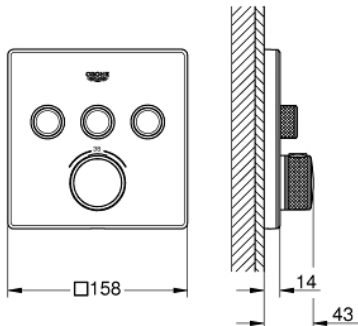

29 157 LS0 GROHTHERM SMARTCONTROL SAFETY MIXER FOR CONCEALED INSTALLATION WITH 3 VALVES

PRODUCT DESCRIPTION

- Colour: moon white/chrome
- trim set for GROHE Rapido SmartBox (35 604)
- GROHE FastFixation metal wall escutcheon, retroactively 6° adjustable
- GROHE LongLife finish
- GROHE SmartControl - control the shower with intuitive push/turn button
- exchangeable symbols
- GROHE TurboStat - compact cartridge with wax thermoelement
- GROHE ProGrip - with knurl structure
- GROHE SafeStop - safety button at 38°C
- GROHE SafeStop Plus - optional temperature limiter at 43°C or 46°C included
- built-in non-return valves and dirt strainers
- multiple outlets can be run simultaneously
- cover plate in moon white acrylic glass
- without roughing-in set 35 600/35 604 (please order separately)
- flow performance: outlet A = 23 l/min, outlet B = 27 l/min, outlet C = 23 l/min, outlet A + B = 33 l/min, outlet A + B + C = 36 l/min

29 157 LS0 GROHTHERM SMARTCONTROL SAFETY MIXER FOR CONCEALED INSTALLATION WITH 3 VALVES

SPARE PARTS, September 2016 – now

- 1: Mounting plate (Spare part-nr. 48362000)
 - 2: Temperature control handle (Spare part-nr. 49029000)
 - 2.1: Cover cap (Spare part-nr. 1015030000)
 - 2.2: handle adaptor (Spare part-nr. 1015059990)
 - 3: Escutcheon (Spare part-nr. 49043LS0)
 - 4: Push button (Spare part-nr. 48361000)
 - 4.1: pushbutton (Spare part-nr. 14077000)
 - 5: Cartridge (Spare part-nr. 48359000)
 - 5.1: Spindle (Spare part-nr. 49088000)
 - 6: Thermostatic compact cartridge 3/4" (Spare part-nr. 49028000)
 - 7: Non-return valves (Spare part-nr. 47979000)
 - 8: Seal (Spare part-nr. 48360000)
 - 9: Socket Spanner (Spare part-nr. 49059000)*
 - 10: GROHE TurboStat cartridge 3/4" (Spare part-nr. 49003000)*
 - 11: Service stops (Spare part-nr. 1405300M)*
 - 12: Universal extension set single-lever mixers, 25 mm (Spare part-nr. 14048000)*
- * Optional accessories