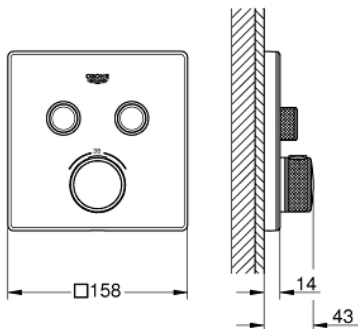

29 156 LS0 GROHTHERM SMARTCONTROL SAFETY MIXER FOR CONCEALED INSTALLATION WITH 2 VALVES

PRODUCT DESCRIPTION

- Colour: moon white/chrome
- trim set for GROHE Rapido SmartBox (35 604)
- GROHE FastFixation metal wall escutcheon, retroactively 6° adjustable
- GROHE LongLife finish
- GROHE SmartControl - control the shower with intuitive push/turn button
- exchangeable symbols
- GROHE TurboStat - compact cartridge with wax thermoelement
- GROHE ProGrip - with knurl structure
- GROHE SafeStop - safety button at 38°C
- GROHE SafeStop Plus - optional temperature limiter at 43°C or 46°C included
- built-in non-return valves and dirt strainers
- multiple outlets can be run simultaneously
- cover plate in moon white acrylic glass
- without roughing-in set 35 600/35 604 (please order separately)
- flow performance: outlet B = 24 l/min, outlet C = 26 l/min, outlet B+C = 29 l/min

29 156 LS0 GROHTHERM SMARTCONTROL SAFETY MIXER FOR CONCEALED INSTALLATION WITH 2 VALVES

SPARE PARTS, September 2016 – now

- 1: Mounting plate (Spare part-nr. 48363000)
- 2: Temperature control handle (Spare part-nr. 49029000)
- 2.1: Cover cap (Spare part-nr. 1015030000)
- 2.2: handle adaptor (Spare part-nr. 1015059990)
- 3: Escutcheon (Spare part-nr. 49040LS0)
- 4: Push button (Spare part-nr. 48361000)
- 4.1: pushbutton (Spare part-nr. 14077000)
- 5: Cartridge (Spare part-nr. 48359000)
- 5.1: Spindle (Spare part-nr. 49088000)
- 6: Thermostatic compact cartridge 3/4" (Spare part-nr. 49028000)
- 7: Non-return valves (Spare part-nr. 47979000)
- 8: Seal (Spare part-nr. 48360000)
- 9: Socket Spanner (Spare part-nr. 49059000)*
- 10: Backflow protection combination (Spare part-nr. 14055000)*
- 11: GROHE TurboStat cartridge 3/4" (Spare part-nr. 49003000)*
- 12: Service stops (Spare part-nr. 1405300M)*
- 13: Universal extension set single-lever mixers, 25 mm (Spare part-nr. 14048000)*