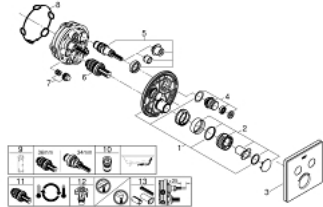

29 156 LS0 GROHTHERM SMARTCONTROL SAFETY MIXER FOR CONCEALED INSTALLATION WITH 2 VALVES

PRODUCT DESCRIPTION

- Colour: moon white/chrome
- trim set for GROHE Rapido SmartBox (35 604)
- GROHE FastFixation metal wall escutcheon, retroactively 6° adjustable
- GROHE LongLife finish
- GROHE SmartControl - control the shower with intuitive push/turn button
- exchangeable symbols
- GROHE TurboStat - compact cartridge with wax thermoelement
- GROHE ProGrip - with knurl structure
- GROHE SafeStop - safety button at 38°C
- GROHE SafeStop Plus - optional temperature limiter at 43°C or 46°C included
- built-in non-return valves and dirt strainers
- multiple outlets can be run simultaneously
- cover plate in moon white acrylic glass
- without roughing-in set 35 600/35 604 (please order separately)
- flow performance: outlet B = 24 l/min, outlet C = 26 l/min, outlet B+C = 29 l/min

29 156 LS0 GROHTHERM SMARTCONTROL SAFETY MIXER FOR CONCEALED INSTALLATION WITH 2 VALVES

SPARE PARTS, September 2016 – now

- 1: Mounting plate (Spare part-nr. 48363000)
- 2: Temperature control handle (Spare part-nr. 49029000)
- 2.1: Cover cap (Spare part-nr. 1015030000)
- 2.2: handle adaptor (Spare part-nr. 1015059990)
- 3: Escutcheon (Spare part-nr. 49040LS0)
- 4: Push button (Spare part-nr. 48361000)
- 4.1: pushbutton (Spare part-nr. 14077000)
- 5: Cartridge (Spare part-nr. 48359000)
- 5.1: Spindle (Spare part-nr. 49088000)
- 6: Thermostatic compact cartridge 3/4" (Spare part-nr. 49028000)
- 7: Non-return valves (Spare part-nr. 47979000)
- 8: Seal (Spare part-nr. 48360000)
- 9: Socket Spanner (Spare part-nr. 49059000)*
- 10: Backflow protection combination (Spare part-nr. 14055000)*
- 11: GROHE TurboStat cartridge 3/4" (Spare part-nr. 49003000)*
- 12: Service stops (Spare part-nr. 1405300M)*
- 13: Universal extension set single-lever mixers, 25 mm (Spare part-nr. 14048000)*