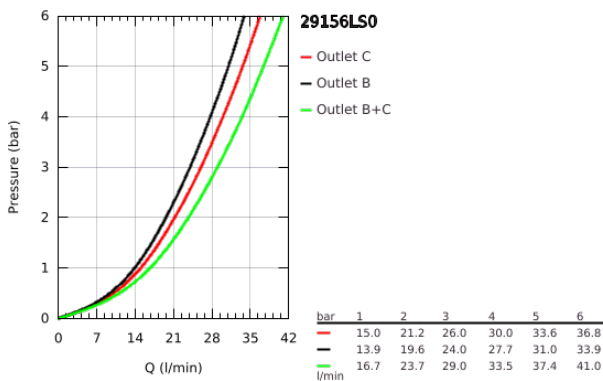

29 156 LS0 GROHTHERM SMARTCONTROL SAFETY MIXER FOR CONCEALED INSTALLATION WITH 2 VALVES

PRODUCT DESCRIPTION

- Colour: moon white/chrome
- trim set for GROHE Rapido SmartBox (35 604)
- GROHE FastFixation metal wall escutcheon, retroactively 6° adjustable
- GROHE LongLife finish
- GROHE SmartControl - control the shower with intuitive push/turn button
- exchangeable symbols
- GROHE TurboStat - compact cartridge with wax thermoelement
- GROHE ProGrip - with knurl structure
- GROHE SafeStop - safety button at 38°C
- GROHE SafeStop Plus - optional temperature limiter at 43°C or 46°C included
- built-in non-return valves and dirt strainers
- multiple outlets can be run simultaneously
- cover plate in moon white acrylic glass
- without roughing-in set 35 600/35 604 (please order separately)
- flow performance: outlet B = 24 l/min, outlet C = 26 l/min, outlet B+C = 29 l/min

29 156 LS0 GROHTHERM SMARTCONTROL SAFETY MIXER FOR CONCEALED INSTALLATION WITH 2 VALVES

SPARE PARTS, September 2016 – now

- 1: Mounting plate (Spare part-nr. 48363000)
- 2: Temperature control handle (Spare part-nr. 49029000)
- 2.1: Cover cap (Spare part-nr. 1015030000)
- 2.2: handle adaptor (Spare part-nr. 1015059990)
- 3: Escutcheon (Spare part-nr. 49040LS0)
- 4: Push button (Spare part-nr. 48361000)
- 4.1: pushbutton (Spare part-nr. 14077000)
- 5: Cartridge (Spare part-nr. 48359000)
- 5.1: Spindle (Spare part-nr. 49088000)
- 6: Thermostatic compact cartridge 3/4" (Spare part-nr. 49028000)
- 7: Non-return valves (Spare part-nr. 47979000)
- 8: Seal (Spare part-nr. 48360000)
- 9: Socket Spanner (Spare part-nr. 49059000)*
- 10: Backflow protection combination (Spare part-nr. 14055000)*
- 11: GROHE TurboStat cartridge 3/4" (Spare part-nr. 49003000)*
- 12: Service stops (Spare part-nr. 1405300M)*
- 13: Universal extension set single-lever mixers, 25 mm (Spare part-nr. 14048000)*