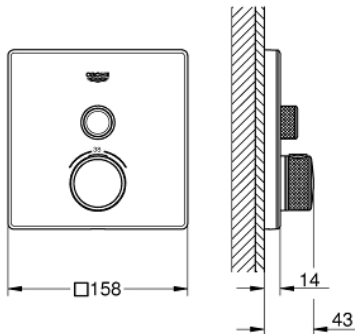

29 153 LS0 GROHTHERM SMARTCONTROL SAFETY MIXER FOR CONCEALED INSTALLATION WITH ONE VALVE

PRODUCT DESCRIPTION

- Colour: moon white/chrome
- trim set for GROHE Rapido SmartBox (35 604)
- GROHE FastFixation metal wall escutcheon, retroactively 6° adjustable
- GROHE LongLife finish
- GROHE SmartControl - control the shower with intuitive push/turn button
- exchangeable symbols
- GROHE TurboStat - compact cartridge with wax thermoelement
- GROHE ProGrip - with knurled structure
- GROHE SafeStop - safety button at 38°C
- GROHE SafeStop Plus - optional temperature limiter at 43°C or 46°C included
- built-in non-return valves and dirt strainers
- cover plate in moon white acrylic glass
- flow performance: outlet A (to external shut-off) = 34 l/min, outlet B/C = 29 l/min

29 153 LS0 GROHTHERM SMARTCONTROL SAFETY MIXER FOR CONCEALED INSTALLATION WITH ONE VALVE

SPARE PARTS, June 2018 – now

- 1: Mounting plate (Spare part-nr. 48362000)
- 2: Temperature control handle (Spare part-nr. 49029000)
- 2.1: Cover cap (Spare part-nr. 1015030000)
- 2.2: handle adaptor (Spare part-nr. 1015059990)
- 3: Escutcheon (Spare part-nr. 49038LS0)
- 4: Push button (Spare part-nr. 48361000)
- 4.1: pushbutton (Spare part-nr. 14077000)
- 5: Cartridge (Spare part-nr. 48359000)
- 5.1: Spindle (Spare part-nr. 49088000)
- 6: Thermostatic compact cartridge 3/4" (Spare part-nr. 49028000)
- 7: Non-return valve (Spare part-nr. 49085000)
- 8: Seal (Spare part-nr. 48360000)
- 9: Socket Spanner (Spare part-nr. 49059000)*
- 10: GROHE TurboStat cartridge 3/4" (Spare part-nr. 49003000)*
- 11: Service stops (Spare part-nr. 1405300M)*
- 12: Universal extension set single-lever mixers, 25 mm (Spare part-nr. 14048000)*