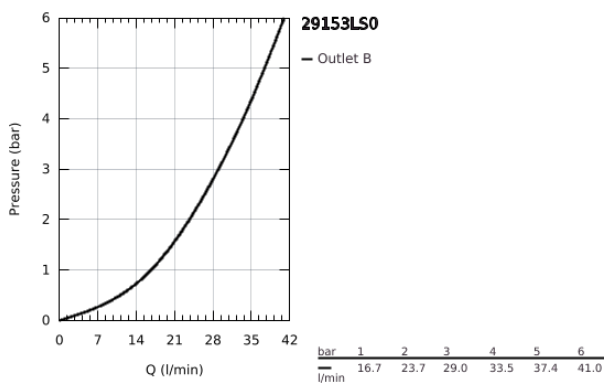

29 153 LS0 GROHTHERM SMARTCONTROL SAFETY MIXER FOR CONCEALED INSTALLATION WITH ONE VALVE

PRODUCT DESCRIPTION

- Colour: moon white/chrome
- trim set for GROHE Rapido SmartBox (35 604)
- GROHE FastFixation metal wall escutcheon, retroactively 6° adjustable
- GROHE LongLife finish
- GROHE SmartControl - control the shower with intuitive push/turn button
- exchangeable symbols
- GROHE TurboStat - compact cartridge with wax thermoelement
- GROHE ProGrip - with knurl structure
- GROHE SafeStop - safety button at 38°C
- GROHE SafeStop Plus - optional temperature limiter at 43°C or 46°C included
- built-in non-return valves and dirt strainers
- cover plate in moon white acrylic glass
- flow performance: outlet A (to external shut-off) = 34 l/min, outlet B/C = 29 l/min

29 153 LS0 GROHTHERM SMARTCONTROL SAFETY MIXER FOR CONCEALED INSTALLATION WITH ONE VALVE

SPARE PARTS, June 2018 – now

- 1: Mounting plate (Spare part-nr. 48362000)
- 2: Temperature control handle (Spare part-nr. 49029000)
- 2.1: Cover cap (Spare part-nr. 1015030000)
- 2.2: handle adaptor (Spare part-nr. 1015059990)
- 3: Escutcheon (Spare part-nr. 49038LS0)
- 4: Push button (Spare part-nr. 48361000)
- 4.1: pushbutton (Spare part-nr. 14077000)
- 5: Cartridge (Spare part-nr. 48359000)
- 5.1: Spindle (Spare part-nr. 49088000)
- 6: Thermostatic compact cartridge 3/4" (Spare part-nr. 49028000)
- 7: Non-return valve (Spare part-nr. 49085000)
- 8: Seal (Spare part-nr. 48360000)
- 9: Socket Spanner (Spare part-nr. 49059000)*
- 10: GROHE TurboStat cartridge 3/4" (Spare part-nr. 49003000)*
- 11: Service stops (Spare part-nr. 1405300M)*
- 12: Universal extension set single-lever mixers, 25 mm (Spare part-nr. 14048000)*