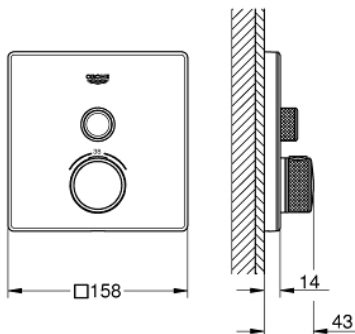

29 153 LS0 GROHTHERM SMARTCONTROL SAFETY MIXER FOR CONCEALED INSTALLATION WITH ONE VALVE

PRODUCT DESCRIPTION

- Colour: moon white/chrome
- trim set for GROHE Rapido SmartBox (35 604)
- GROHE FastFixation metal wall escutcheon, retroactively 6° adjustable
- GROHE LongLife finish
- GROHE SmartControl - control the shower with intuitive push/turn button
- exchangeable symbols
- GROHE TurboStat - compact cartridge with wax thermoelement
- GROHE ProGrip - with knurl structure
- GROHE SafeStop - safety button at 38°C
- GROHE SafeStop Plus - optional temperature limiter at 43°C or 46°C included
- built-in non-return valves and dirt strainers
- cover plate in moon white acrylic glass
- flow performance: outlet A (to external shut-off) = 34 l/min, outlet B/C = 29 l/min

29 153 LS0 GROHTHERM SMARTCONTROL SAFETY MIXER FOR CONCEALED INSTALLATION WITH ONE VALVE

SPARE PARTS, June 2018 – now

- 1: Mounting plate (Spare part-nr. 48362000)
- 2: Temperature control handle (Spare part-nr. 49029000)
- 2.1: Cover cap (Spare part-nr. 1015030000)
- 2.2: handle adaptor (Spare part-nr. 1015059990)
- 3: Escutcheon (Spare part-nr. 49038LS0)
- 4: Push button (Spare part-nr. 48361000)
- 4.1: pushbutton (Spare part-nr. 14077000)
- 5: Cartridge (Spare part-nr. 48359000)
- 5.1: Spindle (Spare part-nr. 49088000)
- 6: Thermostatic compact cartridge 3/4" (Spare part-nr. 49028000)
- 7: Non-return valve (Spare part-nr. 49085000)
- 8: Seal (Spare part-nr. 48360000)
- 9: Socket Spanner (Spare part-nr. 49059000)*
- 10: GROHE TurboStat cartridge 3/4" (Spare part-nr. 49003000)*
- 11: Service stops (Spare part-nr. 1405300M)*
- 12: Universal extension set single-lever mixers, 25 mm (Spare part-nr. 14048000)*