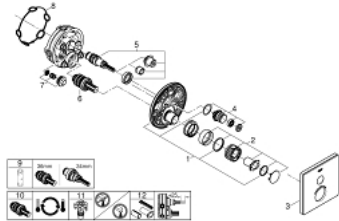

29 153 LS0 GROHTHERM SMARTCONTROL SAFETY MIXER FOR CONCEALED INSTALLATION WITH ONE VALVE

PRODUCT DESCRIPTION

- Colour: moon white/chrome
- trim set for GROHE Rapido SmartBox (35 604)
- GROHE FastFixation metal wall escutcheon, retroactively 6° adjustable
- GROHE LongLife finish
- GROHE SmartControl - control the shower with intuitive push/turn button
- exchangeable symbols
- GROHE TurboStat - compact cartridge with wax thermoelement
- GROHE ProGrip - with knurl structure
- GROHE SafeStop - safety button at 38°C
- GROHE SafeStop Plus - optional temperature limiter at 43°C or 46°C included
- built-in non-return valves and dirt strainers
- cover plate in moon white acrylic glass
- flow performance: outlet A (to external shut-off) = 34 l/min, outlet B/C = 29 l/min

29 153 LS0 GROHTHERM SMARTCONTROL SAFETY MIXER FOR CONCEALED INSTALLATION WITH ONE VALVE

SPARE PARTS, June 2018 – now

- 1: Mounting plate (Spare part-nr. 48362000)
- 2: Temperature control handle (Spare part-nr. 49029000)
- 2.1: Cover cap (Spare part-nr. 1015030000)
- 2.2: handle adaptor (Spare part-nr. 1015059990)
- 3: Escutcheon (Spare part-nr. 49038LS0)
- 4: Push button (Spare part-nr. 48361000)
- 4.1: pushbutton (Spare part-nr. 14077000)
- 5: Cartridge (Spare part-nr. 48359000)
- 5.1: Spindle (Spare part-nr. 49088000)
- 6: Thermostatic compact cartridge 3/4" (Spare part-nr. 49028000)
- 7: Non-return valve (Spare part-nr. 49085000)
- 8: Seal (Spare part-nr. 48360000)
- 9: Socket Spanner (Spare part-nr. 49059000)*
- 10: GROHE TurboStat cartridge 3/4" (Spare part-nr. 49003000)*
- 11: Service stops (Spare part-nr. 1405300M)*
- 12: Universal extension set single-lever mixers, 25 mm (Spare part-nr. 14048000)*