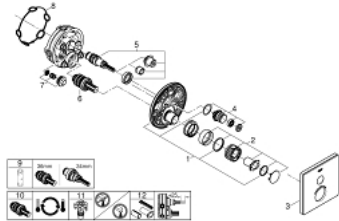

29 153 LS0 GROHTHERM SMARTCONTROL SAFETY MIXER FOR CONCEALED INSTALLATION WITH ONE VALVE

PRODUCT DESCRIPTION

- Colour: moon white/chrome
- trim set for GROHE Rapido SmartBox (35 604)
- GROHE FastFixation metal wall escutcheon, retroactively 6° adjustable
- GROHE LongLife finish
- GROHE SmartControl - control the shower with intuitive push/turn button
- exchangeable symbols
- GROHE TurboStat - compact cartridge with wax thermoelement
- GROHE ProGrip - with knurled structure
- GROHE SafeStop - safety button at 38°C
- GROHE SafeStop Plus - optional temperature limiter at 43°C or 46°C included
- built-in non-return valves and dirt strainers
- cover plate in moon white acrylic glass
- flow performance: outlet A (to external shut-off) = 34 l/min, outlet B/C = 29 l/min

29 153 LS0 GROHTHERM SMARTCONTROL SAFETY MIXER FOR CONCEALED INSTALLATION WITH ONE VALVE

SPARE PARTS, June 2018 – now

- 1: Mounting plate (Spare part-nr. 48362000)
- 2: Temperature control handle (Spare part-nr. 49029000)
- 2.1: Cover cap (Spare part-nr. 1015030000)
- 2.2: handle adaptor (Spare part-nr. 1015059990)
- 3: Escutcheon (Spare part-nr. 49038LS0)
- 4: Push button (Spare part-nr. 48361000)
- 4.1: pushbutton (Spare part-nr. 14077000)
- 5: Cartridge (Spare part-nr. 48359000)
- 5.1: Spindle (Spare part-nr. 49088000)
- 6: Thermostatic compact cartridge 3/4" (Spare part-nr. 49028000)
- 7: Non-return valve (Spare part-nr. 49085000)
- 8: Seal (Spare part-nr. 48360000)
- 9: Socket Spanner (Spare part-nr. 49059000)*
- 10: GROHE TurboStat cartridge 3/4" (Spare part-nr. 49003000)*
- 11: Service stops (Spare part-nr. 1405300M)*
- 12: Universal extension set single-lever mixers, 25 mm (Spare part-nr. 14048000)*