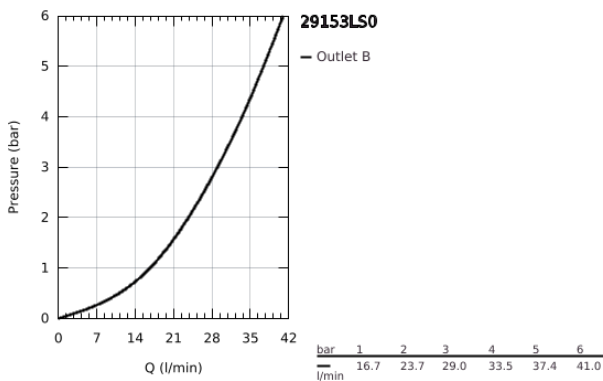

29 153 LS0 GROHTHERM SMARTCONTROL SAFETY MIXER FOR CONCEALED INSTALLATION WITH ONE VALVE

PRODUCT DESCRIPTION

- Colour: moon white/chrome
- trim set for GROHE Rapido SmartBox (35 604)
- GROHE FastFixation metal wall escutcheon, retroactively 6° adjustable
- GROHE LongLife finish
- GROHE SmartControl - control the shower with intuitive push/turn button
- exchangeable symbols
- GROHE TurboStat - compact cartridge with wax thermoelement
- GROHE ProGrip - with knurled structure
- GROHE SafeStop - safety button at 38°C
- GROHE SafeStop Plus - optional temperature limiter at 43°C or 46°C included
- built-in non-return valves and dirt strainers
- cover plate in moon white acrylic glass
- flow performance: outlet A (to external shut-off) = 34 l/min, outlet B/C = 29 l/min

29 153 LS0 GROHTHERM SMARTCONTROL SAFETY MIXER FOR CONCEALED INSTALLATION WITH ONE VALVE

SPARE PARTS, June 2018 – now

- 1: Mounting plate (Spare part-nr. 48362000)
- 2: Temperature control handle (Spare part-nr. 49029000)
- 2.1: Cover cap (Spare part-nr. 1015030000)
- 2.2: handle adaptor (Spare part-nr. 1015059990)
- 3: Escutcheon (Spare part-nr. 49038LS0)
- 4: Push button (Spare part-nr. 48361000)
- 4.1: pushbutton (Spare part-nr. 14077000)
- 5: Cartridge (Spare part-nr. 48359000)
- 5.1: Spindle (Spare part-nr. 49088000)
- 6: Thermostatic compact cartridge 3/4" (Spare part-nr. 49028000)
- 7: Non-return valve (Spare part-nr. 49085000)
- 8: Seal (Spare part-nr. 48360000)
- 9: Socket Spanner (Spare part-nr. 49059000)*
- 10: GROHE TurboStat cartridge 3/4" (Spare part-nr. 49003000)*
- 11: Service stops (Spare part-nr. 1405300M)*
- 12: Universal extension set single-lever mixers, 25 mm (Spare part-nr. 14048000)*