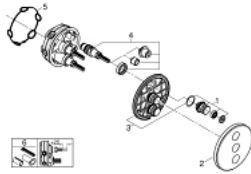

## 29 152 LS0 GROHTHERM SMARTCONTROL TRIPLE VOLUME CONTROL TRIM

### PRODUCT DESCRIPTION

- Colour: moon white/chrome
- trim set for use with GROHE Rapido SmartBox 35 600/35 604/35 601
- GROHE FastFixation metal wall escutcheon, retroactively 6° adjustable
- GROHE LongLife finish
- GROHE SmartControl - control the shower with intuitive push/turn button
- exchangeable symbols
- GROHE ProGrip - with knurl structure
- multiple outlets can be run simultaneously
- cover plate in moon white acrylic glass
- without roughing-in set 35 600/35 604 (please order separately)
- flow performance: outlet D = 28 l/min, outlet E = 28 l/min, outlet A = 28 l/min, outlet D+E+A = 65 l/min

### SPARE PARTS, September 2016 – now

1: Push button (Spare part-nr. 48361000)

1.1: pushbutton (Spare part-nr. 14077000)

2: Escutcheon (Spare part-nr. 48367LS0)

3: Mounting plate (Spare part-nr. 48365000)

4: Cartridge (Spare part-nr. 48359000)

4.1: Spindle (Spare part-nr. 49088000)

5: Seal (Spare part-nr. 48360000)

6: Universal extension set single-lever mixers, 25 mm (Spare part-nr. 14048000

)\*

\* Optional accessories