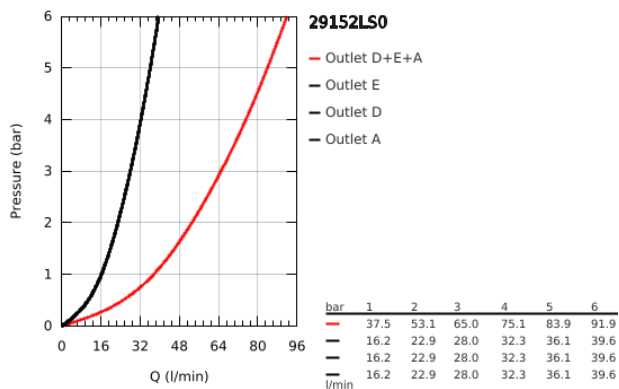

## 29 152 LS0 GROHTHERM SMARTCONTROL TRIPLE VOLUME CONTROL TRIM

### PRODUCT DESCRIPTION

- Colour: moon white/chrome
- trim set for use with GROHE Rapido SmartBox 35 600/35 604/35 601
- GROHE FastFixation metal wall escutcheon, retroactively 6° adjustable
- GROHE LongLife finish
- GROHE SmartControl - control the shower with intuitive push/turn button
- exchangeable symbols
- GROHE ProGrip - with knurl structure
- multiple outlets can be run simultaneously
- cover plate in moon white acrylic glass
- without roughing-in set 35 600/35 604 (please order separately)
- flow performance: outlet D = 28 l/min, outlet E = 28 l/min, outlet A = 28 l/min, outlet D+E+A = 65 l/min