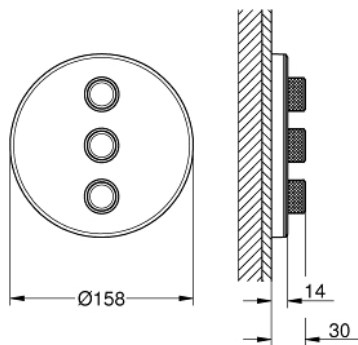

### PRODUCT DESCRIPTION

- Colour: moon white/chrome
- trim set for use with GROHE Rapido SmartBox 35 600/35 604/35 601
- GROHE FastFixation metal wall escutcheon, retroactively 6° adjustable
- GROHE LongLife finish
- GROHE SmartControl - control the shower with intuitive push/turn button
- exchangeable symbols
- GROHE ProGrip - with knurl structure
- multiple outlets can be run simultaneously
- cover plate in moon white acrylic glass
- without roughing-in set 35 600/35 604 (please order separately)
- flow performance: outlet D = 28 l/min, outlet E = 28 l/min, outlet A = 28 l/min, outlet D+E+A = 65 l/min

### SPARE PARTS, September 2016 – now

1: Push button (Spare part-nr. 48361000)

1.1: pushbutton (Spare part-nr. 14077000)

2: Escutcheon (Spare part-nr. 48367LS0)

3: Mounting plate (Spare part-nr. 48365000)

4: Cartridge (Spare part-nr. 48359000)

4.1: Spindle (Spare part-nr. 49088000)

5: Seal (Spare part-nr. 48360000)

6: Universal extension set single-lever mixers, 25 mm (Spare part-nr. 14048000

)\*

\* Optional accessories