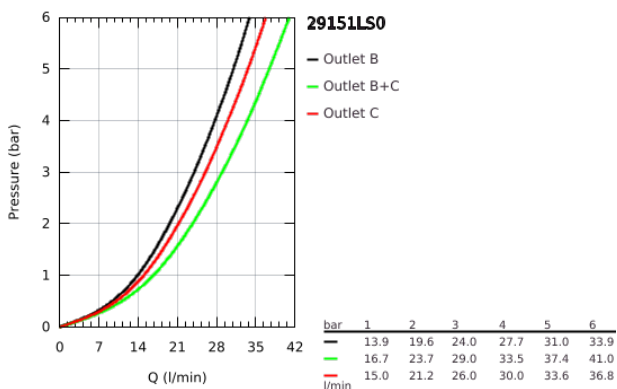

## 29 151 LS0 GROHTHERM SMARTCONTROL SAFETY MIXER FOR CONCEALED INSTALLATION WITH 2 VALVES

### PRODUCT DESCRIPTION

- Colour: moon white/chrome
- trim set for GROHE Rapido SmartBox (35 604)
- GROHE FastFixation metal wall escutcheon, retroactively 6° adjustable
- GROHE LongLife finish
- GROHE SmartControl - control the shower with intuitive push/turn button
- exchangeable symbols
- GROHE TurboStat - compact cartridge with wax thermoelement
- GROHE ProGrip - with knurl structure
- GROHE SafeStop - safety button at 38°C
- GROHE SafeStop Plus - optional temperature limiter at 43°C or 46°C included
- built-in non-return valves and dirt strainers
- multiple outlets can be run simultaneously
- cover plate in moon white acrylic glass
- without roughing-in set 35 600/35 604 (please order separately)
- flow performance: outlet B = 24 l/min, outlet C = 26 l/min, outlet B+C = 29 l/min