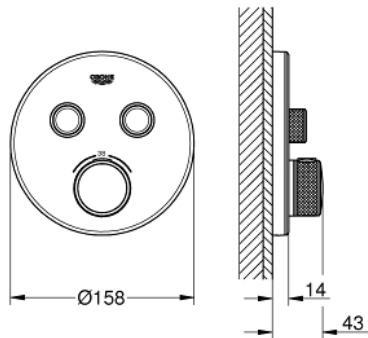

## 29 151 LS0 GROHTHERM SMARTCONTROL SAFETY MIXER FOR CONCEALED INSTALLATION WITH 2 VALVES

### PRODUCT DESCRIPTION

- Colour: moon white/chrome
- trim set for GROHE Rapido SmartBox (35 604)
- GROHE FastFixation metal wall escutcheon, retroactively 6° adjustable
- GROHE LongLife finish
- GROHE SmartControl - control the shower with intuitive push/turn button
- exchangeable symbols
- GROHE TurboStat - compact cartridge with wax thermoelement
- GROHE ProGrip - with knurl structure
- GROHE SafeStop - safety button at 38°C
- GROHE SafeStop Plus - optional temperature limiter at 43°C or 46°C included
- built-in non-return valves and dirt strainers
- multiple outlets can be run simultaneously
- cover plate in moon white acrylic glass
- without roughing-in set 35 600/35 604 (please order separately)
- flow performance: outlet B = 24 l/min, outlet C = 26 l/min, outlet B+C = 29 l/min

### SPARE PARTS, July 2016 – now

- 1: Mounting plate (Spare part-nr. 48363000)
  - 2: Temperature control handle (Spare part-nr. 49029000)
    - 2.1: Cover cap (Spare part-nr. 1015030000)
    - 2.2: handle adaptor (Spare part-nr. 1015059990)
  - 3: Escutcheon (Spare part-nr. 49033LS0)
  - 4: Push button (Spare part-nr. 48361000)
    - 4.1: pushbutton (Spare part-nr. 14077000)
  - 5: Cartridge (Spare part-nr. 48359000)
    - 5.1: Spindle (Spare part-nr. 49088000)
  - 6: Thermostatic compact cartridge 3/4" (Spare part-nr. 49028000)
  - 7: Non-return valves (Spare part-nr. 47979000)
  - 8: Seal (Spare part-nr. 48360000)
  - 9: Socket Spanner (Spare part-nr. 49059000)\*
  - 10: Backflow protection combination (Spare part-nr. 14055000)\*
  - 11: GROHE TurboStat cartridge 3/4" (Spare part-nr. 49003000)\*
  - 12: Service stops (Spare part-nr. 1405300M)\*
  - 13: Universal extension set single-lever mixers, 25 mm (Spare part-nr. 14048000)\*
- \* Optional accessories