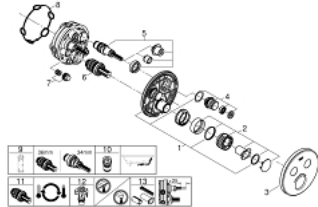

## 29 151 LS0 GROHTHERM SMARTCONTROL SAFETY MIXER FOR CONCEALED INSTALLATION WITH 2 VALVES

### PRODUCT DESCRIPTION

- Colour: moon white/chrome
- trim set for GROHE Rapido SmartBox (35 604)
- GROHE FastFixation metal wall escutcheon, retroactively 6° adjustable
- GROHE LongLife finish
- GROHE SmartControl - control the shower with intuitive push/turn button
- exchangeable symbols
- GROHE TurboStat - compact cartridge with wax thermoelement
- GROHE ProGrip - with knurl structure
- GROHE SafeStop - safety button at 38°C
- GROHE SafeStop Plus - optional temperature limiter at 43°C or 46°C included
- built-in non-return valves and dirt strainers
- multiple outlets can be run simultaneously
- cover plate in moon white acrylic glass
- without roughing-in set 35 600/35 604 (please order separately)
- flow performance: outlet B = 24 l/min, outlet C = 26 l/min, outlet B+C = 29 l/min

### SPARE PARTS, July 2016 – now

- 1: Mounting plate (Spare part-nr. 48363000)
  - 2: Temperature control handle (Spare part-nr. 49029000)
    - 2.1: Cover cap (Spare part-nr. 1015030000)
    - 2.2: handle adaptor (Spare part-nr. 1015059990)
  - 3: Escutcheon (Spare part-nr. 49033LS0)
  - 4: Push button (Spare part-nr. 48361000)
    - 4.1: pushbutton (Spare part-nr. 14077000)
  - 5: Cartridge (Spare part-nr. 48359000)
    - 5.1: Spindle (Spare part-nr. 49088000)
  - 6: Thermostatic compact cartridge 3/4" (Spare part-nr. 49028000)
  - 7: Non-return valves (Spare part-nr. 47979000)
  - 8: Seal (Spare part-nr. 48360000)
  - 9: Socket Spanner (Spare part-nr. 49059000)\*
  - 10: Backflow protection combination (Spare part-nr. 14055000)\*
  - 11: GROHE TurboStat cartridge 3/4" (Spare part-nr. 49003000)\*
  - 12: Service stops (Spare part-nr. 1405300M)\*
  - 13: Universal extension set single-lever mixers, 25 mm (Spare part-nr. 14048000)\*
- \* Optional accessories