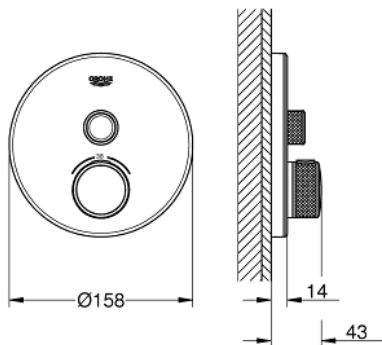

## 29 150 LS0 GROHTHERM SMARTCONTROL SAFETY MIXER FOR CONCEALED INSTALLATION WITH ONE VALVE

### PRODUCT DESCRIPTION

- Colour: moon white/chrome
- trim set for GROHE Rapido SmartBox (35 604)
- GROHE FastFixation metal wall escutcheon, retroactively 6° adjustable
- GROHE LongLife finish
- GROHE SmartControl - control the shower with intuitive push/turn button
- exchangeable symbols
- GROHE TurboStat - compact cartridge with wax thermoelement
- GROHE ProGrip - with knurl structure
- GROHE SafeStop - safety button at 38°C
- GROHE SafeStop Plus - optional temperature limiter at 43°C or 46°C included
- built-in non-return valves and dirt strainers
- cover plate in moon white acrylic glass
- flow performance: outlet A (to external shut-off) = 34 l/min, outlet B/C = 29 l/min

### SPARE PARTS, June 2018 – now

- 1: Mounting plate (Spare part-nr. 48362000)
  - 2: Temperature control handle (Spare part-nr. 49029000)
  - 2.1: Cover cap (Spare part-nr. 1015030000)
  - 2.2: handle adaptor (Spare part-nr. 1015059990)
  - 3: Escutcheon (Spare part-nr. 49031LS0)
  - 4: Push button (Spare part-nr. 48361000)
  - 4.1: pushbutton (Spare part-nr. 14077000)
  - 5: Cartridge (Spare part-nr. 48359000)
  - 5.1: Spindle (Spare part-nr. 49088000)
  - 6: Thermostatic compact cartridge 3/4" (Spare part-nr. 49028000)
  - 7: Non-return valve (Spare part-nr. 49085000)
  - 8: Seal (Spare part-nr. 48360000)
  - 9: Socket Spanner (Spare part-nr. 49059000)\*
  - 10: GROHE TurboStat cartridge 3/4" (Spare part-nr. 49003000)\*
  - 11: Service stops (Spare part-nr. 1405300M)\*
  - 12: Universal extension set single-lever mixers, 25 mm (Spare part-nr. 14048000)\*
- \* Optional accessories