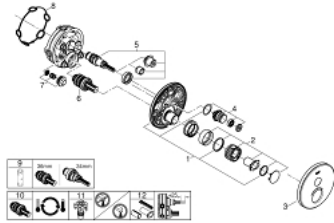

## 29 150 LS0 GROHTHERM SMARTCONTROL SAFETY MIXER FOR CONCEALED INSTALLATION WITH ONE VALVE

### PRODUCT DESCRIPTION

- Colour: moon white/chrome
- trim set for GROHE Rapido SmartBox (35 604)
- GROHE FastFixation metal wall escutcheon, retroactively 6° adjustable
- GROHE LongLife finish
- GROHE SmartControl - control the shower with intuitive push/turn button
- exchangeable symbols
- GROHE TurboStat - compact cartridge with wax thermoelement
- GROHE ProGrip - with knurl structure
- GROHE SafeStop - safety button at 38°C
- GROHE SafeStop Plus - optional temperature limiter at 43°C or 46°C included
- built-in non-return valves and dirt strainers
- cover plate in moon white acrylic glass
- flow performance: outlet A (to external shut-off) = 34 l/min, outlet B/C = 29 l/min

### SPARE PARTS, June 2018 – now

- 1: Mounting plate (Spare part-nr. 48362000)
  - 2: Temperature control handle (Spare part-nr. 49029000)
  - 2.1: Cover cap (Spare part-nr. 1015030000)
  - 2.2: handle adaptor (Spare part-nr. 1015059990)
  - 3: Escutcheon (Spare part-nr. 49031LS0)
  - 4: Push button (Spare part-nr. 48361000)
  - 4.1: pushbutton (Spare part-nr. 14077000)
  - 5: Cartridge (Spare part-nr. 48359000)
  - 5.1: Spindle (Spare part-nr. 49088000)
  - 6: Thermostatic compact cartridge 3/4" (Spare part-nr. 49028000)
  - 7: Non-return valve (Spare part-nr. 49085000)
  - 8: Seal (Spare part-nr. 48360000)
  - 9: Socket Spanner (Spare part-nr. 49059000)\*
  - 10: GROHE TurboStat cartridge 3/4" (Spare part-nr. 49003000)\*
  - 11: Service stops (Spare part-nr. 1405300M)\*
  - 12: Universal extension set single-lever mixers, 25 mm (Spare part-nr. 14048000)\*
- \* Optional accessories