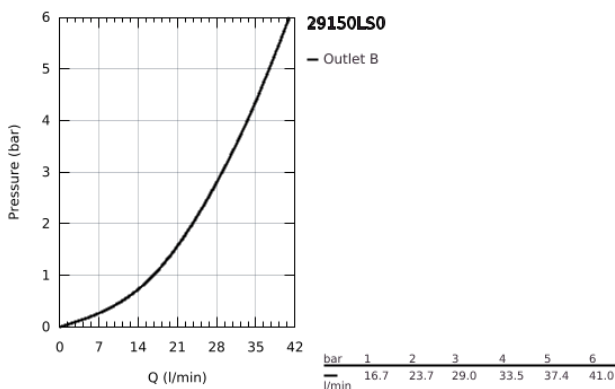

## 29 150 LS0 GROHTHERM SMARTCONTROL SAFETY MIXER FOR CONCEALED INSTALLATION WITH ONE VALVE

### PRODUCT DESCRIPTION

- Colour: moon white/chrome
- trim set for GROHE Rapido SmartBox (35 604)
- GROHE FastFixation metal wall escutcheon, retroactively 6° adjustable
- GROHE LongLife finish
- GROHE SmartControl - control the shower with intuitive push/turn button
- exchangeable symbols
- GROHE TurboStat - compact cartridge with wax thermoelement
- GROHE ProGrip - with knurl structure
- GROHE SafeStop - safety button at 38°C
- GROHE SafeStop Plus - optional temperature limiter at 43°C or 46°C included
- built-in non-return valves and dirt strainers
- cover plate in moon white acrylic glass
- flow performance: outlet A (to external shut-off) = 34 l/min, outlet B/C = 29 l/min