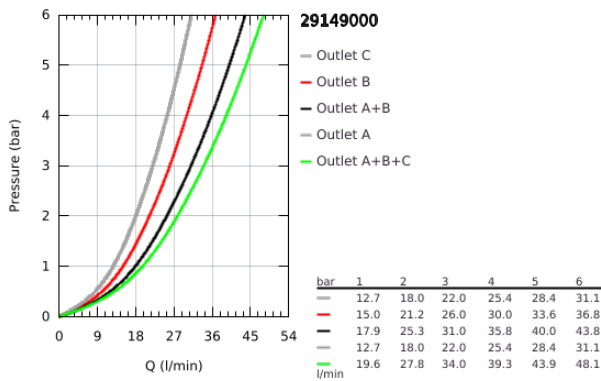

## 29 149 000 SMARTCONTROL CONCEALED MIXER WITH 3 VALVES

### PRODUCT DESCRIPTION

- Colour: chrome
- trim set for GROHE Rapido SmartBox (35 604)
- GROHE FastFixation metal wall escutcheon, retroactively 6° adjustable
- GROHE LongLife finish
- GROHE SmartControl - control the shower with intuitive push/turn button
- exchangeable symbols
- cartridge for temperature mixing
- multiple outlets can be run simultaneously
- without roughing-in set 35 600/35 604 (please order separately)
- outlet A = 22 l/min, outlet B = 26 l/min, outlet C = 22 l/min, outlet A+B = 31 l/min, outlet A+B+C = 34 l/min