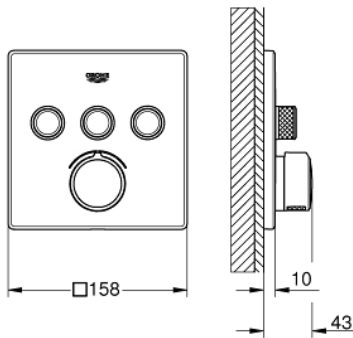

### PRODUCT DESCRIPTION

- Colour: chrome
- trim set for GROHE Rapido SmartBox (35 604)
- GROHE FastFixation metal wall escutcheon, retroactively 6° adjustable
- GROHE LongLife finish
- GROHE SmartControl - control the shower with intuitive push/turn button
- exchangeable symbols
- cartridge for temperature mixing
- multiple outlets can be run simultaneously
- without roughing-in set 35 600/35 604 (please order separately)
- outlet A = 22 l/min, outlet B = 26 l/min, outlet C = 22 l/min, outlet A+B = 31 l/min, outlet A+B+C = 34 l/min

### SPARE PARTS, September 2020 – now

- 1: Mounting plate (Spare part-nr. 48362000)
  - 2: Handle (Spare part-nr. 46990000)
  - 3: Escutcheon (Spare part-nr. 46996000)
  - 4: Push button (Spare part-nr. 48361000)
  - 4.1: pushbutton (Spare part-nr. 14077000)
  - 5: Cartridge (Spare part-nr. 48359000)
  - 5.1: Spindle (Spare part-nr. 49088000)
  - 6: Cartridge (Spare part-nr. 46989000)
  - 7: Non-return valves (Spare part-nr. 47979000)
  - 8: Seal (Spare part-nr. 48360000)
  - 9: Socket Spanner (Spare part-nr. 49059000)\*
  - 10: Service stops (Spare part-nr. 1405300M)\*
  - 11: Universal extension set single-lever mixers, 25 mm (Spare part-nr. 14048000)\*
- \* Optional accessories