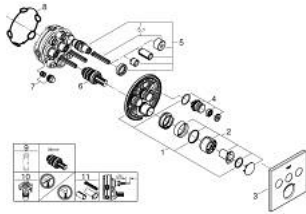

### PRODUCT DESCRIPTION

- Colour: chrome
- trim set for GROHE Rapido SmartBox (35 604)
- GROHE FastFixation metal wall escutcheon, retroactively 6° adjustable
- GROHE LongLife finish
- GROHE SmartControl - control the shower with intuitive push/turn button
- exchangeable symbols
- cartridge for temperature mixing
- multiple outlets can be run simultaneously
- without roughing-in set 35 600/35 604 (please order separately)
- outlet A = 22 l/min, outlet B = 26 l/min, outlet C = 22 l/min, outlet A+B = 31 l/min, outlet A+B+C = 34 l/min

### SPARE PARTS, September 2020 – now

- 1: Mounting plate (Spare part-nr. 48362000)
  - 2: Handle (Spare part-nr. 46990000)
  - 3: Escutcheon (Spare part-nr. 46996000)
  - 4: Push button (Spare part-nr. 48361000)
  - 4.1: pushbutton (Spare part-nr. 14077000)
  - 5: Cartridge (Spare part-nr. 48359000)
  - 5.1: Spindle (Spare part-nr. 49088000)
  - 6: Cartridge (Spare part-nr. 46989000)
  - 7: Non-return valves (Spare part-nr. 47979000)
  - 8: Seal (Spare part-nr. 48360000)
  - 9: Socket Spanner (Spare part-nr. 49059000)\*
  - 10: Service stops (Spare part-nr. 1405300M)\*
  - 11: Universal extension set single-lever mixers, 25 mm (Spare part-nr. 14048000)\*
- \* Optional accessories