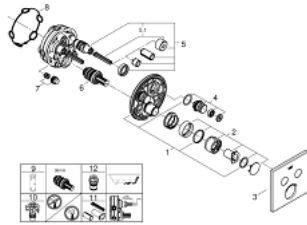

### PRODUCT DESCRIPTION

- Colour: chrome
- trim set for GROHE Rapido SmartBox (35 604)
- GROHE FastFixation metal wall escutcheon, retroactively 6° adjustable
- GROHE LongLife finish
- GROHE SmartControl - control the shower with intuitive push/turn button
- exchangeable symbols
- cartridge for temperature mixing
- multiple outlets can be run simultaneously
- without roughing-in set 35 600/35 604 (please order separately)
- outlet B = 23 l/min, outlet C = 25 l/min, outlet B+C = 27 l/min

### SPARE PARTS, September 2016 – now

- 1: Mounting plate (Spare part-nr. 48363000)
- 2: Handle (Spare part-nr. 46990000)
- 3: Escutcheon (Spare part-nr. 46995000)
- 4: Push button (Spare part-nr. 48361000)
- 4.1: pushbutton (Spare part-nr. 14077000)
- 5: Cartridge (Spare part-nr. 48359000)
- 5.1: Spindle (Spare part-nr. 49088000)
- 6: Cartridge (Spare part-nr. 46989000)
- 7: Non-return valves (Spare part-nr. 47979000)
- 8: Seal (Spare part-nr. 48360000)
- 9: Socket Spanner (Spare part-nr. 49059000)\*
- 10: Service stops (Spare part-nr. 1405300M)\*
- 11: Universal extension set single-lever mixers, 25 mm (Spare part-nr. 14048000)\*
- 12: Backflow protection combination (Spare part-nr. 14055000)\*