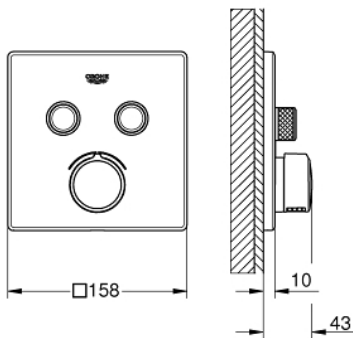

### PRODUCT DESCRIPTION

- Colour: chrome
- trim set for GROHE Rapido SmartBox (35 604)
- GROHE FastFixation metal wall escutcheon, retroactively 6° adjustable
- GROHE LongLife finish
- GROHE SmartControl - control the shower with intuitive push/turn button
- exchangeable symbols
- cartridge for temperature mixing
- multiple outlets can be run simultaneously
- without roughing-in set 35 600/35 604 (please order separately)
- outlet B = 23 l/min, outlet C = 25 l/min, outlet B+C = 27 l/min

### SPARE PARTS, September 2016 – now

- 1: Mounting plate (Spare part-nr. 48363000)
- 2: Handle (Spare part-nr. 46990000)
- 3: Escutcheon (Spare part-nr. 46995000)
- 4: Push button (Spare part-nr. 48361000)
- 4.1: pushbutton (Spare part-nr. 14077000)
- 5: Cartridge (Spare part-nr. 48359000)
- 5.1: Spindle (Spare part-nr. 49088000)
- 6: Cartridge (Spare part-nr. 46989000)
- 7: Non-return valves (Spare part-nr. 47979000)
- 8: Seal (Spare part-nr. 48360000)
- 9: Socket Spanner (Spare part-nr. 49059000)\*
- 10: Service stops (Spare part-nr. 1405300M)\*
- 11: Universal extension set single-lever mixers, 25 mm (Spare part-nr. 14048000)\*
- 12: Backflow protection combination (Spare part-nr. 14055000)\*