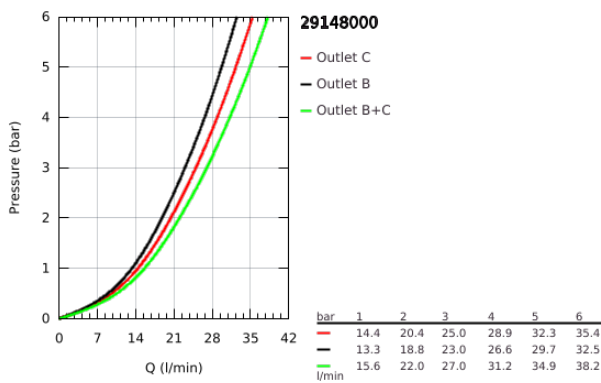

## 29 148 000 SMARTCONTROL CONCEALED MIXER WITH 2 VALVES

### PRODUCT DESCRIPTION

- Colour: chrome
- trim set for GROHE Rapido SmartBox (35 604)
- GROHE FastFixation metal wall escutcheon, retroactively 6° adjustable
- GROHE LongLife finish
- GROHE SmartControl - control the shower with intuitive push/turn button
- exchangeable symbols
- cartridge for temperature mixing
- multiple outlets can be run simultaneously
- without roughing-in set 35 600/35 604 (please order separately)
- outlet B = 23 l/min, outlet C = 25 l/min, outlet B+C = 27 l/min