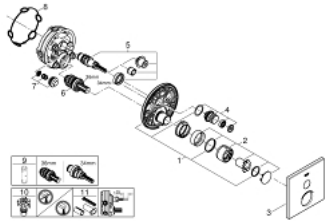

### PRODUCT DESCRIPTION

- Colour: chrome
- trim set for GROHE Rapido SmartBox (35 604)
- GROHE FastFixation metal wall escutcheon, retroactively 6° adjustable
- GROHE LongLife finish
- GROHE SmartControl - control the shower with intuitive push/turn button
- exchangeable symbols
- cartridge for temperature mixing
- without roughing-in set 35 600/35 604 (please order separately)
- outlet B = 27 l/min, outlet C = 27 l/min

### SPARE PARTS, June 2018 – now

- 1: Mounting plate (Spare part-nr. 48362000)
  - 2: Handle (Spare part-nr. 46990000)
  - 3: Escutcheon (Spare part-nr. 46994000)
  - 4: Push button (Spare part-nr. 48361000)
  - 4.1: pushbutton (Spare part-nr. 14077000)
  - 5: Cartridge (Spare part-nr. 48359000)
  - 5.1: Spindle (Spare part-nr. 49088000)
  - 6: Cartridge (Spare part-nr. 46989000)
  - 7: Non-return valve (Spare part-nr. 49085000)
  - 8: Seal (Spare part-nr. 48360000)
  - 9: Socket Spanner (Spare part-nr. 49059000)\*
  - 10: Service stops (Spare part-nr. 1405300M)\*
  - 11: Universal extension set single-lever mixers, 25 mm (Spare part-nr. 14048000)\*
- \* Optional accessories