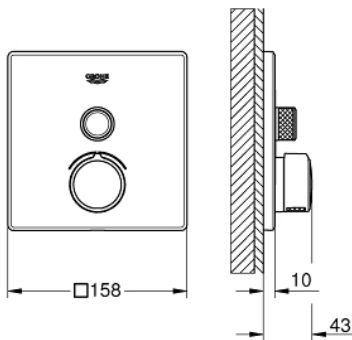

### PRODUCT DESCRIPTION

- Colour: chrome
- trim set for GROHE Rapido SmartBox (35 604)
- GROHE FastFixation metal wall escutcheon, retroactively 6° adjustable
- GROHE LongLife finish
- GROHE SmartControl - control the shower with intuitive push/turn button
- exchangeable symbols
- cartridge for temperature mixing
- without roughing-in set 35 600/35 604 (please order separately)
- outlet B = 27 l/min, outlet C = 27 l/min

### SPARE PARTS, June 2018 – now

- 1: Mounting plate (Spare part-nr. 48362000)
  - 2: Handle (Spare part-nr. 46990000)
  - 3: Escutcheon (Spare part-nr. 46994000)
  - 4: Push button (Spare part-nr. 48361000)
  - 4.1: pushbutton (Spare part-nr. 14077000)
  - 5: Cartridge (Spare part-nr. 48359000)
  - 5.1: Spindle (Spare part-nr. 49088000)
  - 6: Cartridge (Spare part-nr. 46989000)
  - 7: Non-return valve (Spare part-nr. 49085000)
  - 8: Seal (Spare part-nr. 48360000)
  - 9: Socket Spanner (Spare part-nr. 49059000)\*
  - 10: Service stops (Spare part-nr. 1405300M)\*
  - 11: Universal extension set single-lever mixers, 25 mm (Spare part-nr. 14048000)\*
- \* Optional accessories