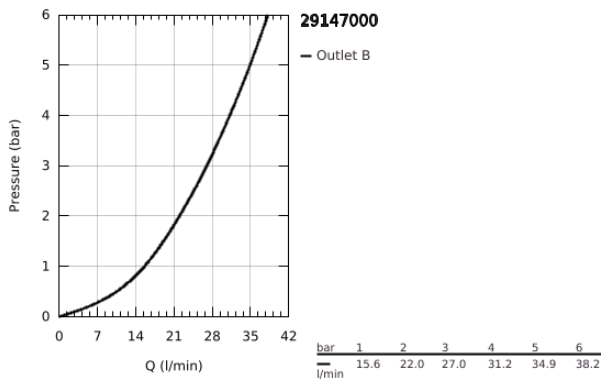

## 29 147 000 SMARTCONTROL CONCEALED MIXER WITH ONE VALVE

### PRODUCT DESCRIPTION

- Colour: chrome
- trim set for GROHE Rapido SmartBox (35 604)
- GROHE FastFixation metal wall escutcheon, retroactively 6° adjustable
- GROHE LongLife finish
- GROHE SmartControl - control the shower with intuitive push/turn button
- exchangeable symbols
- cartridge for temperature mixing
- without roughing-in set 35 600/35 604 (please order separately)
- outlet B = 27 l/min, outlet C = 27 l/min