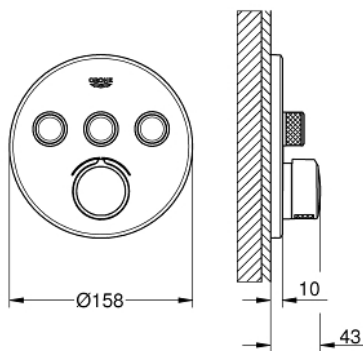

### PRODUCT DESCRIPTION

- Colour: chrome
- trim set for GROHE Rapido SmartBox (35 604)
- GROHE FastFixation metal wall escutcheon, retroactively 6° adjustable
- GROHE LongLife finish
- GROHE SmartControl - control the shower with intuitive push/turn button
- exchangeable symbols
- cartridge for temperature mixing
- multiple outlets can be run simultaneously
- without roughing-in set 35 600/35 604 (please order separately)
- outlet A = 22 l/min, outlet B = 26 l/min, outlet C = 22 l/min, outlet A+B = 31 l/min, outlet A+B+C = 34 l/min

### SPARE PARTS, September 2020 – now

- 1: Mounting plate (Spare part-nr. 48362000)
  - 2: Handle (Spare part-nr. 46990000)
  - 3: Escutcheon (Spare part-nr. 46993000)
  - 4: Push button (Spare part-nr. 48361000)
  - 4.1: pushbutton (Spare part-nr. 14077000)
  - 5: Cartridge (Spare part-nr. 48359000)
  - 5.1: Spindle (Spare part-nr. 49088000)
  - 6: Cartridge (Spare part-nr. 46989000)
  - 7: Non-return valves (Spare part-nr. 47979000)
  - 8: Seal (Spare part-nr. 48360000)
  - 9: Service stops (Spare part-nr. 1405300M)\*
  - 10: Universal extension set single-lever mixers, 25 mm (Spare part-nr. 14048000)\*
  - 11: Socket Spanner (Spare part-nr. 49059000)\*
- \* Optional accessories