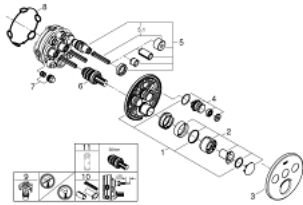

## 29 146 000 SMARTCONTROL CONCEALED MIXER WITH 3 VALVES

### PRODUCT DESCRIPTION

- Colour: chrome
- trim set for GROHE Rapido SmartBox (35 604)
- GROHE FastFixation metal wall escutcheon, retroactively 6° adjustable
- GROHE LongLife finish
- GROHE SmartControl - control the shower with intuitive push/turn button
- exchangeable symbols
- cartridge for temperature mixing
- multiple outlets can be run simultaneously
- without roughing-in set 35 600/35 604 (please order separately)
- outlet A = 22 l/min, outlet B = 26 l/min, outlet C = 22 l/min, outlet A+B = 31 l/min, outlet A+B+C = 34 l/min

### SPARE PARTS, September 2020 – now

- 1: Mounting plate (Spare part-nr. 48362000)
  - 2: Handle (Spare part-nr. 46990000)
  - 3: Escutcheon (Spare part-nr. 46993000)
  - 4: Push button (Spare part-nr. 48361000)
  - 4.1: pushbutton (Spare part-nr. 14077000)
  - 5: Cartridge (Spare part-nr. 48359000)
  - 5.1: Spindle (Spare part-nr. 49088000)
  - 6: Cartridge (Spare part-nr. 46989000)
  - 7: Non-return valves (Spare part-nr. 47979000)
  - 8: Seal (Spare part-nr. 48360000)
  - 9: Service stops (Spare part-nr. 1405300M)\*
  - 10: Universal extension set single-lever mixers, 25 mm (Spare part-nr. 14048000)\*
  - 11: Socket Spanner (Spare part-nr. 49059000)\*
- \* Optional accessories