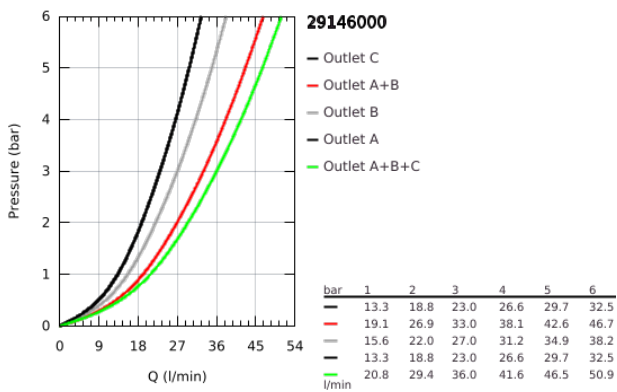

## 29 146 000 SMARTCONTROL CONCEALED MIXER WITH 3 VALVES

### PRODUCT DESCRIPTION

- Colour: chrome
- trim set for GROHE Rapido SmartBox (35 604)
- GROHE FastFixation metal wall escutcheon, retroactively 6° adjustable
- GROHE LongLife finish
- GROHE SmartControl - control the shower with intuitive push/turn button
- exchangeable symbols
- cartridge for temperature mixing
- multiple outlets can be run simultaneously
- without roughing-in set 35 600/35 604 (please order separately)
- outlet A = 22 l/min, outlet B = 26 l/min, outlet C = 22 l/min, outlet A+B = 31 l/min, outlet A+B+C = 34 l/min