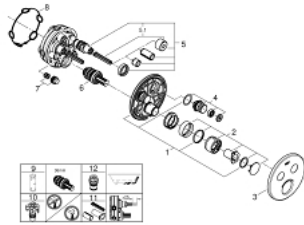

### PRODUCT DESCRIPTION

- Colour: chrome
- trim set for GROHE Rapido SmartBox (35 604)
- GROHE FastFixation metal wall escutcheon, retroactively 6° adjustable
- GROHE LongLife finish
- GROHE SmartControl - control the shower with intuitive push/turn button
- exchangeable symbols
- cartridge for temperature mixing
- multiple outlets can be run simultaneously
- without roughing-in set 35 600/35 604 (please order separately)
- outlet B = 23 l/min, outlet C = 25 l/min, outlet B+C = 27 l/min

### SPARE PARTS, September 2016 – now

- 1: Mounting plate (Spare part-nr. 48363000)
- 2: Handle (Spare part-nr. 46990000)
- 3: Escutcheon (Spare part-nr. 46992000)
- 4: Push button (Spare part-nr. 48361000)
- 4.1: pushbutton (Spare part-nr. 14077000)
- 5: Cartridge (Spare part-nr. 48359000)
- 5.1: Spindle (Spare part-nr. 49088000)
- 6: Cartridge (Spare part-nr. 46989000)
- 7: Non-return valves (Spare part-nr. 47979000)
- 8: Seal (Spare part-nr. 48360000)
- 9: Socket Spanner (Spare part-nr. 49059000)\*
- 10: Service stops (Spare part-nr. 1405300M)\*
- 11: Universal extension set single-lever mixers, 25 mm (Spare part-nr. 14048000)\*
- 12: Backflow protection combination (Spare part-nr. 14055000)\*