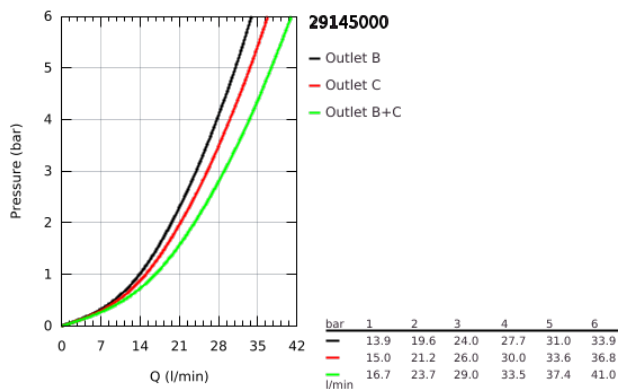

## 29 145 000 SMARTCONTROL CONCEALED MIXER WITH 2 VALVES

### PRODUCT DESCRIPTION

- Colour: chrome
- trim set for GROHE Rapido SmartBox (35 604)
- GROHE FastFixation metal wall escutcheon, retroactively 6° adjustable
- GROHE LongLife finish
- GROHE SmartControl - control the shower with intuitive push/turn button
- exchangeable symbols
- cartridge for temperature mixing
- multiple outlets can be run simultaneously
- without roughing-in set 35 600/35 604 (please order separately)
- outlet B = 23 l/min, outlet C = 25 l/min, outlet B+C = 27 l/min