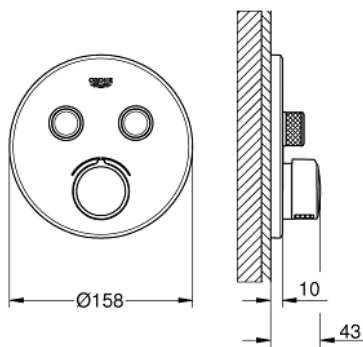

### PRODUCT DESCRIPTION

- Colour: chrome
- trim set for GROHE Rapido SmartBox (35 604)
- GROHE FastFixation metal wall escutcheon, retroactively 6° adjustable
- GROHE LongLife finish
- GROHE SmartControl - control the shower with intuitive push/turn button
- exchangeable symbols
- cartridge for temperature mixing
- multiple outlets can be run simultaneously
- without roughing-in set 35 600/35 604 (please order separately)
- outlet B = 23 l/min, outlet C = 25 l/min, outlet B+C = 27 l/min

### SPARE PARTS, September 2016 – now

- 1: Mounting plate (Spare part-nr. 48363000)
- 2: Handle (Spare part-nr. 46990000)
- 3: Escutcheon (Spare part-nr. 46992000)
- 4: Push button (Spare part-nr. 48361000)
- 4.1: pushbutton (Spare part-nr. 14077000)
- 5: Cartridge (Spare part-nr. 48359000)
- 5.1: Spindle (Spare part-nr. 49088000)
- 6: Cartridge (Spare part-nr. 46989000)
- 7: Non-return valves (Spare part-nr. 47979000)
- 8: Seal (Spare part-nr. 48360000)
- 9: Socket Spanner (Spare part-nr. 49059000)\*
- 10: Service stops (Spare part-nr. 1405300M)\*
- 11: Universal extension set single-lever mixers, 25 mm (Spare part-nr. 14048000)\*
- 12: Backflow protection combination (Spare part-nr. 14055000)\*