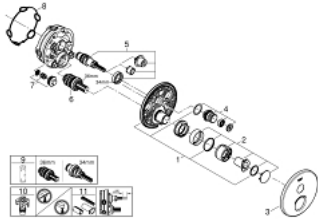

### PRODUCT DESCRIPTION

- Colour: chrome
- trim set for GROHE Rapido SmartBox (35 604)
- GROHE FastFixation metal wall escutcheon, retroactively 6° adjustable
- GROHE LongLife finish
- GROHE SmartControl - control the shower with intuitive push/turn button
- exchangeable symbols
- cartridge for temperature mixing
- without roughing-in set 35 600/35 604 (please order separately)
- outlet B = 27 l/min, outlet C = 27 l/min

### SPARE PARTS, June 2018 – now

- 1: Mounting plate (Spare part-nr. 48362000)
  - 2: Handle (Spare part-nr. 46990000)
  - 3: Escutcheon (Spare part-nr. 46991000)
  - 4: Push button (Spare part-nr. 48361000)
  - 4.1: pushbutton (Spare part-nr. 14077000)
  - 5: Cartridge (Spare part-nr. 48359000)
  - 5.1: Spindle (Spare part-nr. 49088000)
  - 6: Cartridge (Spare part-nr. 46989000)
  - 7: Non-return valve (Spare part-nr. 49085000)
  - 8: Seal (Spare part-nr. 48360000)
  - 9: Cartridge (Spare part-nr. 48359000)\*
  - 10: Service stops (Spare part-nr. 1405300M)\*
  - 11: Universal extension set single-lever mixers, 25 mm (Spare part-nr. 14048000)\*
- \* Optional accessories