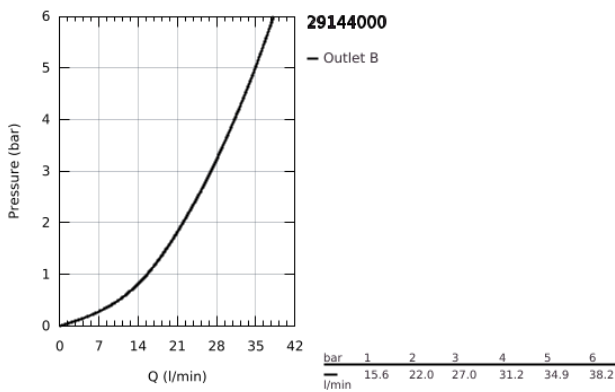

## 29 144 000 SMARTCONTROL CONCEALED MIXER WITH ONE VALVE

### PRODUCT DESCRIPTION

- Colour: chrome
- trim set for GROHE Rapido SmartBox (35 604)
- GROHE FastFixation metal wall escutcheon, retroactively 6° adjustable
- GROHE LongLife finish
- GROHE SmartControl - control the shower with intuitive push/turn button
- exchangeable symbols
- cartridge for temperature mixing
- without roughing-in set 35 600/35 604 (please order separately)
- outlet B = 27 l/min, outlet C = 27 l/min