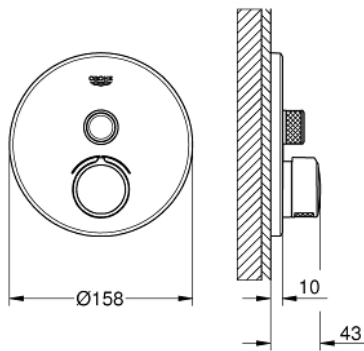

### PRODUCT DESCRIPTION

- Colour: chrome
- trim set for GROHE Rapido SmartBox (35 604)
- GROHE FastFixation metal wall escutcheon, retroactively 6° adjustable
- GROHE LongLife finish
- GROHE SmartControl - control the shower with intuitive push/turn button
- exchangeable symbols
- cartridge for temperature mixing
- without roughing-in set 35 600/35 604 (please order separately)
- outlet B = 27 l/min, outlet C = 27 l/min

### SPARE PARTS, June 2018 – now

- 1: Mounting plate (Spare part-nr. 48362000)
  - 2: Handle (Spare part-nr. 46990000)
  - 3: Escutcheon (Spare part-nr. 46991000)
  - 4: Push button (Spare part-nr. 48361000)
  - 4.1: pushbutton (Spare part-nr. 14077000)
  - 5: Cartridge (Spare part-nr. 48359000)
  - 5.1: Spindle (Spare part-nr. 49088000)
  - 6: Cartridge (Spare part-nr. 46989000)
  - 7: Non-return valve (Spare part-nr. 49085000)
  - 8: Seal (Spare part-nr. 48360000)
  - 9: Cartridge (Spare part-nr. 48359000)\*
  - 10: Service stops (Spare part-nr. 1405300M)\*
  - 11: Universal extension set single-lever mixers, 25 mm (Spare part-nr. 14048000)\*
- \* Optional accessories