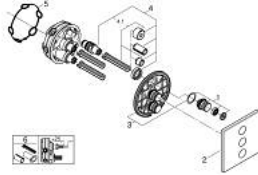

29 127 MS0 GROHTHERM SMARTCONTROL TRIPLE VOLUME CONTROL TRIM

PRODUCT DESCRIPTION

- Colour: satin steel
- trim set for GROHE Rapido SmartBox (35 604)
- GROHE FastFixation metal wall escutcheon, retroactively 6° adjustable
- GROHE LongLife finish
- GROHE SmartControl - control the shower with intuitive push/turn button
- exchangeable symbols
- GROHE TurboStat - compact cartridge with wax thermoelement
- GROHE SafeStop - safety button at 38°C
- GROHE SafeStop Plus - optional temperature limiter at 43°C or 46°C included
- built-in non-return valves and dirt strainers
- multiple outlets can be run simultaneously
- without roughing-in set 35 600/35 604 (please order separately)
- flow performance: outlet A = 23 l/min, outlet B = 27 l/min, outlet C = 23 l/min, outlet A + B = 33 l/min, outlet A + B + C = 36 l/min

29 127 MS0 GROHTHERM SMARTCONTROL TRIPLE VOLUME CONTROL TRIM

SPARE PARTS, November 2022 – now

- 1: Push button (Spare part-nr. 48361MS0)
- 2: escutcheon (Spare part-nr. 48368MS0)
- 3: Mounting plate (Spare part-nr. 48365000)
- 4: Cartridge (Spare part-nr. 48359000)
- 4.1: Spindle (Spare part-nr. 49088000)
- 5: Seal (Spare part-nr. 48360000)
- 6: Universal extension set single-lever mixers, 25 mm (Spare part-nr. 14048000)*