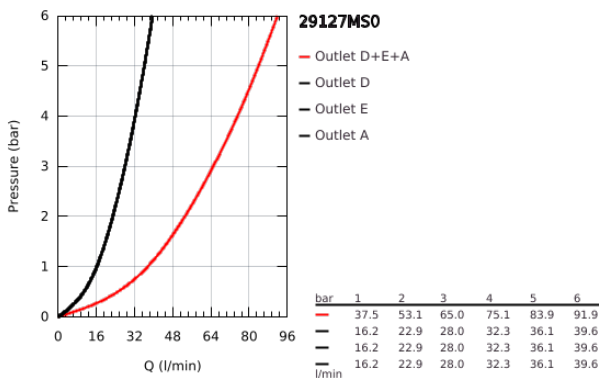

29 127 MS0 GROHTHERM SMARTCONTROL TRIPLE VOLUME CONTROL TRIM

PRODUCT DESCRIPTION

- Colour: satin steel
- trim set for GROHE Rapido SmartBox (35 604)
- GROHE FastFixation metal wall escutcheon, retroactively 6° adjustable
- GROHE LongLife finish
- GROHE SmartControl - control the shower with intuitive push/turn button
- exchangeable symbols
- GROHE TurboStat - compact cartridge with wax thermoelement
- GROHE SafeStop - safety button at 38°C
- GROHE SafeStop Plus - optional temperature limiter at 43°C or 46°C included
- built-in non-return valves and dirt strainers
- multiple outlets can be run simultaneously
- without roughing-in set 35 600/35 604 (please order separately)
- flow performance: outlet A = 23 l/min, outlet B = 27 l/min, outlet C = 23 l/min, outlet A + B = 33 l/min, outlet A + B + C = 36 l/min

29 127 MS0 GROHTHERM SMARTCONTROL TRIPLE VOLUME CONTROL TRIM

SPARE PARTS, November 2022 – now

- 1: Push button (Spare part-nr. 48361MS0)
- 2: escutcheon (Spare part-nr. 48368MS0)
- 3: Mounting plate (Spare part-nr. 48365000)
- 4: Cartridge (Spare part-nr. 48359000)
- 4.1: Spindle (Spare part-nr. 49088000)
- 5: Seal (Spare part-nr. 48360000)
- 6: Universal extension set single-lever mixers, 25 mm (Spare part-nr. 14048000)*