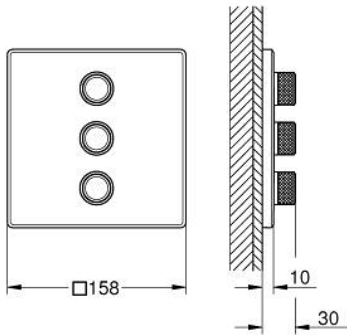

29 127 MS0 GROHTHERM SMARTCONTROL TRIPLE VOLUME CONTROL TRIM

PRODUCT DESCRIPTION

- Colour: satin steel
- trim set for GROHE Rapido SmartBox (35 604)
- GROHE FastFixation metal wall escutcheon, retroactively 6° adjustable
- GROHE LongLife finish
- GROHE SmartControl - control the shower with intuitive push/turn button
- exchangeable symbols
- GROHE TurboStat - compact cartridge with wax thermoelement
- GROHE SafeStop - safety button at 38°C
- GROHE SafeStop Plus - optional temperature limiter at 43°C or 46°C included
- built-in non-return valves and dirt strainers
- multiple outlets can be run simultaneously
- without roughing-in set 35 600/35 604 (please order separately)
- flow performance: outlet A = 23 l/min, outlet B = 27 l/min, outlet C = 23 l/min, outlet A + B = 33 l/min, outlet A + B + C = 36 l/min

29 127 MS0 GROHTHERM SMARTCONTROL TRIPLE VOLUME CONTROL TRIM

SPARE PARTS, November 2022 – now

- 1: Push button (Spare part-nr. 48361MS0)
- 2: escutcheon (Spare part-nr. 48368MS0)
- 3: Mounting plate (Spare part-nr. 48365000)
- 4: Cartridge (Spare part-nr. 48359000)
- 4.1: Spindle (Spare part-nr. 49088000)
- 5: Seal (Spare part-nr. 48360000)
- 6: Universal extension set single-lever mixers, 25 mm (Spare part-nr. 14048000)*