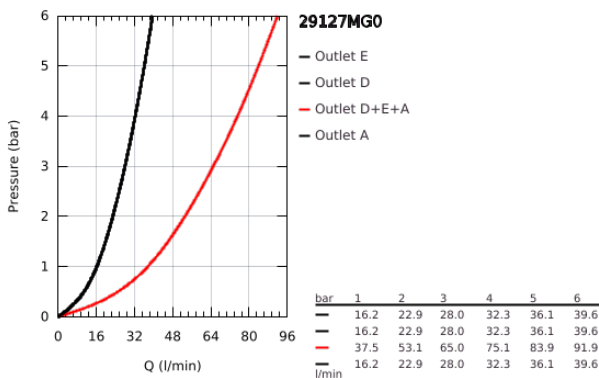

## 29 127 MG0 GROHTHERM SMARTCONTROL TRIPLE VOLUME CONTROL TRIM

### PRODUCT DESCRIPTION

- Colour: satin graphite
- trim set for GROHE Rapido SmartBox (35 604)
- GROHE FastFixation metal wall escutcheon, retroactively 6° adjustable
- GROHE LongLife finish
- GROHE SmartControl - control the shower with intuitive push/turn button
- exchangeable symbols
- GROHE TurboStat - compact cartridge with wax thermoelement
- GROHE SafeStop - safety button at 38°C
- GROHE SafeStop Plus - optional temperature limiter at 43°C or 46°C included
- built-in non-return valves and dirt strainers
- multiple outlets can be run simultaneously
- without roughing-in set 35 600/35 604 (please order separately)
- flow performance: outlet A = 23 l/min, outlet B = 27 l/min, outlet C = 23 l/min, outlet A + B = 33 l/min, outlet A + B + C = 36 l/min