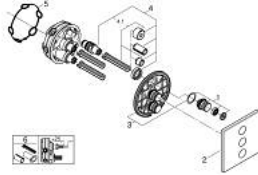

## 29 127 MG0 GROHTHERM SMARTCONTROL TRIPLE VOLUME CONTROL TRIM

### PRODUCT DESCRIPTION

- Colour: satin graphite
- trim set for GROHE Rapido SmartBox (35 604)
- GROHE FastFixation metal wall escutcheon, retroactively 6° adjustable
- GROHE LongLife finish
- GROHE SmartControl - control the shower with intuitive push/turn button
- exchangeable symbols
- GROHE TurboStat - compact cartridge with wax thermoelement
- GROHE SafeStop - safety button at 38°C
- GROHE SafeStop Plus - optional temperature limiter at 43°C or 46°C included
- built-in non-return valves and dirt strainers
- multiple outlets can be run simultaneously
- without roughing-in set 35 600/35 604 (please order separately)
- flow performance: outlet A = 23 l/min, outlet B = 27 l/min, outlet C = 23 l/min, outlet A + B = 33 l/min, outlet A + B + C = 36 l/min

### SPARE PARTS, October 2022 – now

- 1: Push button (Spare part-nr. 48361MG0)
- 2: escutcheon (Spare part-nr. 48368MG0)
- 3: Mounting plate (Spare part-nr. 48365000)
- 4: Cartridge (Spare part-nr. 48359000)
- 4.1: Spindle (Spare part-nr. 49088000)
- 5: Seal (Spare part-nr. 48360000)
- 6: Universal extension set single-lever mixers, 25 mm (Spare part-nr. 14048000)\*