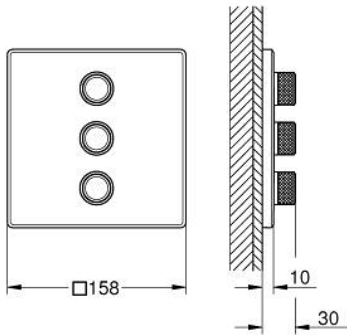

## 29 127 MG0 GROHTHERM SMARTCONTROL TRIPLE VOLUME CONTROL TRIM

### PRODUCT DESCRIPTION

- Colour: satin graphite
- trim set for GROHE Rapido SmartBox (35 604)
- GROHE FastFixation metal wall escutcheon, retroactively 6° adjustable
- GROHE LongLife finish
- GROHE SmartControl - control the shower with intuitive push/turn button
- exchangeable symbols
- GROHE TurboStat - compact cartridge with wax thermoelement
- GROHE SafeStop - safety button at 38°C
- GROHE SafeStop Plus - optional temperature limiter at 43°C or 46°C included
- built-in non-return valves and dirt strainers
- multiple outlets can be run simultaneously
- without roughing-in set 35 600/35 604 (please order separately)
- flow performance: outlet A = 23 l/min, outlet B = 27 l/min, outlet C = 23 l/min, outlet A + B = 33 l/min, outlet A + B + C = 36 l/min

### SPARE PARTS, October 2022 – now

- 1: Push button (Spare part-nr. 48361MG0)
- 2: escutcheon (Spare part-nr. 48368MG0)
- 3: Mounting plate (Spare part-nr. 48365000)
- 4: Cartridge (Spare part-nr. 48359000)
- 4.1: Spindle (Spare part-nr. 49088000)
- 5: Seal (Spare part-nr. 48360000)
- 6: Universal extension set single-lever mixers, 25 mm (Spare part-nr. 14048000)\*