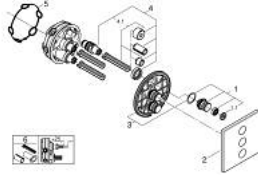

29 127 DC0 GROHTHERM SMARTCONTROL TRIPLE VOLUME CONTROL TRIM

PRODUCT DESCRIPTION

- Colour: supersteel
- trim set for use with GROHE Rapido SmartBox 35 600/35 604/35 601
- GROHE FastFixation metal wall escutcheon, retroactively 6° adjustable
- GROHE LongLife finish
- GROHE SmartControl - control the shower with intuitive push/turn button
- exchangeable symbols
- multiple outlets can be run simultaneously
- without roughing-in set 35 600/35 604 (please order separately)
- flow performance: outlet D = 28 l/min, outlet E = 28 l/min, outlet A = 28 l/min, outlet D+E+A = 65 l/min

29 127 DC0 GROHTHERM SMARTCONTROL TRIPLE VOLUME CONTROL TRIM

SPARE PARTS, March 2023 – now

1: Push button (Spare part-nr. 48361DC0)

1.1: pushbutton (Spare part-nr. 14077000)

2: Escutcheon (Spare part-nr. 48368DC0)

3: Mounting plate (Spare part-nr. 48365000)

4: Cartridge (Spare part-nr. 48359000)

4.1: Spindle (Spare part-nr. 49088000)

5: Seal (Spare part-nr. 48360000)

6: Universal extension set single-lever mixers, 25 mm (Spare part-nr. 14048000