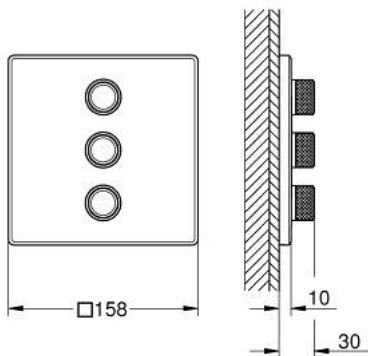

29 127 DC0 GROHTHERM SMARTCONTROL TRIPLE VOLUME CONTROL TRIM

PRODUCT DESCRIPTION

- Colour: supersteel
- trim set for use with GROHE Rapido SmartBox 35 600/35 604/35 601
- GROHE FastFixation metal wall escutcheon, retroactively 6° adjustable
- GROHE LongLife finish
- GROHE SmartControl - control the shower with intuitive push/turn button
- exchangeable symbols
- multiple outlets can be run simultaneously
- without roughing-in set 35 600/35 604 (please order separately)
- flow performance: outlet D = 28 l/min, outlet E = 28 l/min, outlet A = 28 l/min, outlet D+E+A = 65 l/min

29 127 DC0 GROHTHERM SMARTCONTROL TRIPLE VOLUME CONTROL TRIM

SPARE PARTS, March 2023 – now

1: Push button (Spare part-nr. 48361DC0)

1.1: pushbutton (Spare part-nr. 14077000)

2: Escutcheon (Spare part-nr. 48368DC0)

3: Mounting plate (Spare part-nr. 48365000)

4: Cartridge (Spare part-nr. 48359000)

4.1: Spindle (Spare part-nr. 49088000)

5: Seal (Spare part-nr. 48360000)

6: Universal extension set single-lever mixers, 25 mm (Spare part-nr. 14048000