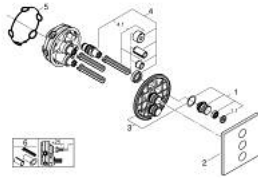

## 29 127 AL0 GROHTHERM SMARTCONTROL TRIPLE VOLUME CONTROL TRIM

### PRODUCT DESCRIPTION

- Colour: brushed hard graphite
- trim set for use with GROHE Rapido SmartBox 35 600/35 604/35 601
- GROHE FastFixation metal wall escutcheon, retroactively 6° adjustable
- GROHE LongLife finish
- GROHE SmartControl - control the shower with intuitive push/turn button
- exchangeable symbols
- multiple outlets can be run simultaneously
- without roughing-in set 35 600/35 604 (please order separately)
- flow performance: outlet D = 28 l/min, outlet E = 28 l/min, outlet A = 28 l/min, outlet D+E+A = 65 l/min

### SPARE PARTS, March 2023 – now

1: Push button (Spare part-nr. 48361AL0)

1.1: pushbutton (Spare part-nr. 14077000)

2: Escutcheon (Spare part-nr. 48368AL0)

3: Mounting plate (Spare part-nr. 48365000)

4: Cartridge (Spare part-nr. 48359000)

4.1: Spindle (Spare part-nr. 49088000)

5: Seal (Spare part-nr. 48360000)

6: Universal extension set single-lever mixers, 25 mm (Spare part-nr. 14048000

)\*

\* Optional accessories