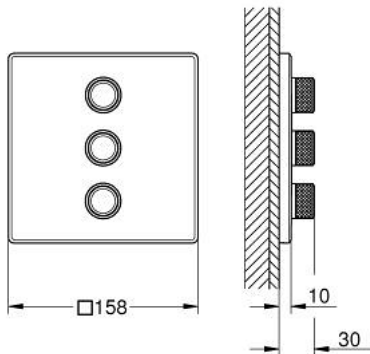

## 29 127 AL0 GROHTHERM SMARTCONTROL TRIPLE VOLUME CONTROL TRIM

### PRODUCT DESCRIPTION

- Colour: brushed hard graphite
- trim set for use with GROHE Rapido SmartBox 35 600/35 604/35 601
- GROHE FastFixation metal wall escutcheon, retroactively 6° adjustable
- GROHE LongLife finish
- GROHE SmartControl - control the shower with intuitive push/turn button
- exchangeable symbols
- multiple outlets can be run simultaneously
- without roughing-in set 35 600/35 604 (please order separately)
- flow performance: outlet D = 28 l/min, outlet E = 28 l/min, outlet A = 28 l/min, outlet D+E+A = 65 l/min

### SPARE PARTS, March 2023 – now

1: Push button (Spare part-nr. 48361AL0)

1.1: pushbutton (Spare part-nr. 14077000)

2: Escutcheon (Spare part-nr. 48368AL0)

3: Mounting plate (Spare part-nr. 48365000)

4: Cartridge (Spare part-nr. 48359000)