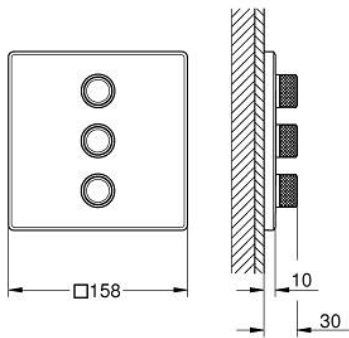

### PRODUCT DESCRIPTION

- Colour: chrome
- trim set for use with GROHE Rapido SmartBox 35 600/35 604/35 601
- GROHE FastFixation metal wall escutcheon, retroactively 6° adjustable
- GROHE LongLife finish
- GROHE SmartControl - control the shower with intuitive push/turn button
- exchangeable symbols
- GROHE ProGrip - with knurl structure
- multiple outlets can be run simultaneously
- without roughing-in set 35 600/35 604 (please order separately)
- flow performance: outlet D = 28 l/min, outlet E = 28 l/min, outlet A = 28 l/min, outlet D+E+A = 65 l/min

### SPARE PARTS, January 2020 – now

1: Push button (Spare part-nr. 48361000)

1.1: pushbutton (Spare part-nr. 14077000)

2: Escutcheon (Spare part-nr. 48368000)

3: Mounting plate (Spare part-nr. 48365000)

4: Cartridge (Spare part-nr. 48359000)