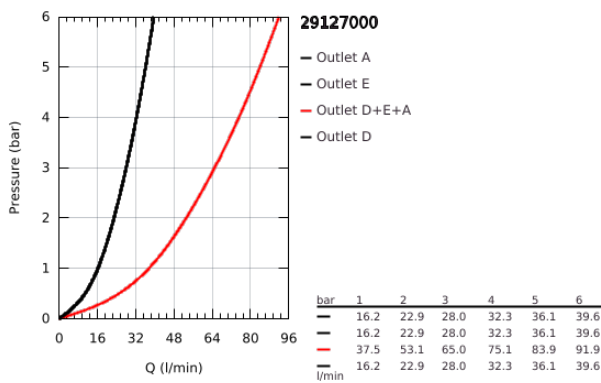

## 29 127 000 GROHTHERM SMARTCONTROL TRIPLE VOLUME CONTROL TRIM

### PRODUCT DESCRIPTION

- Colour: chrome
- trim set for use with GROHE Rapido SmartBox 35 600/35 604/35 601
- GROHE FastFixation metal wall escutcheon, retroactively 6° adjustable
- GROHE LongLife finish
- GROHE SmartControl - control the shower with intuitive push/turn button
- exchangeable symbols
- GROHE ProGrip - with knurl structure
- multiple outlets can be run simultaneously
- without roughing-in set 35 600/35 604 (please order separately)
- flow performance: outlet D = 28 l/min, outlet E = 28 l/min, outlet A = 28 l/min, outlet D+E+A = 65 l/min