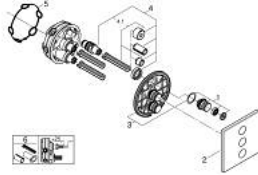

### PRODUCT DESCRIPTION

- Colour: chrome
- trim set for use with GROHE Rapido SmartBox 35 600/35 604/35 601
- GROHE FastFixation metal wall escutcheon, retroactively 6° adjustable
- GROHE LongLife finish
- GROHE SmartControl - control the shower with intuitive push/turn button
- exchangeable symbols
- GROHE ProGrip - with knurl structure
- multiple outlets can be run simultaneously
- without roughing-in set 35 600/35 604 (please order separately)
- flow performance: outlet D = 28 l/min, outlet E = 28 l/min, outlet A = 28 l/min, outlet D+E+A = 65 l/min

### SPARE PARTS, January 2020 – now

1: Push button (Spare part-nr. 48361000)

1.1: pushbutton (Spare part-nr. 14077000)

2: Escutcheon (Spare part-nr. 48368000)

3: Mounting plate (Spare part-nr. 48365000)

4: Cartridge (Spare part-nr. 48359000)

4.1: Spindle (Spare part-nr. 49088000)

5: Seal (Spare part-nr. 48360000)

6: Universal extension set single-lever mixers, 25 mm (Spare part-nr. 14048000

)\*

\* Optional accessories