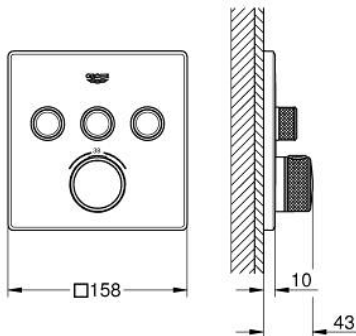

29 126 MS0 GROHTHERM SMARTCONTROL SAFETY MIXER FOR CONCEALED INSTALLATION WITH 3 VALVES

PRODUCT DESCRIPTION

- Colour: satin steel
- trim set for GROHE Rapido SmartBox (35 604)
- GROHE FastFixation metal wall escutcheon, retroactively 6° adjustable
- GROHE LongLife finish
- GROHE SmartControl - control the shower with intuitive push/turn button
- exchangeable symbols
- GROHE TurboStat - compact cartridge with wax thermoelement
- GROHE SafeStop - safety button at 38°C
- GROHE SafeStop Plus - optional temperature limiter at 43°C or 46°C included
- built-in non-return valves and dirt strainers
- multiple outlets can be run simultaneously
- without roughing-in set 35 600/35 604 (please order separately)
- flow performance: outlet A = 23 l/min, outlet B = 27 l/min, outlet C = 23 l/min, outlet A + B = 33 l/min, outlet A + B + C = 36 l/min