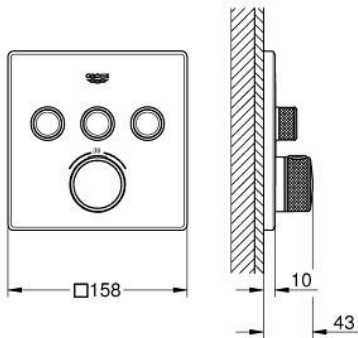

29 126 MG0 GROHTHERM SMARTCONTROL SAFETY MIXER FOR CONCEALED INSTALLATION WITH 3 VALVES

PRODUCT DESCRIPTION

- Colour: satin graphite
- trim set for GROHE Rapido SmartBox (35 604)
- GROHE FastFixation metal wall escutcheon, retroactively 6° adjustable
- GROHE LongLife finish
- GROHE SmartControl - control the shower with intuitive push/turn button
- exchangeable symbols
- GROHE TurboStat - compact cartridge with wax thermoelement
- GROHE SafeStop - safety button at 38°C
- GROHE SafeStop Plus - optional temperature limiter at 43°C or 46°C included
- built-in non-return valves and dirt strainers
- multiple outlets can be run simultaneously
- without roughing-in set 35 600/35 604 (please order separately)
- flow performance: outlet A = 23 l/min, outlet B = 27 l/min, outlet C = 23 l/min, outlet A + B = 33 l/min, outlet A + B + C = 36 l/min