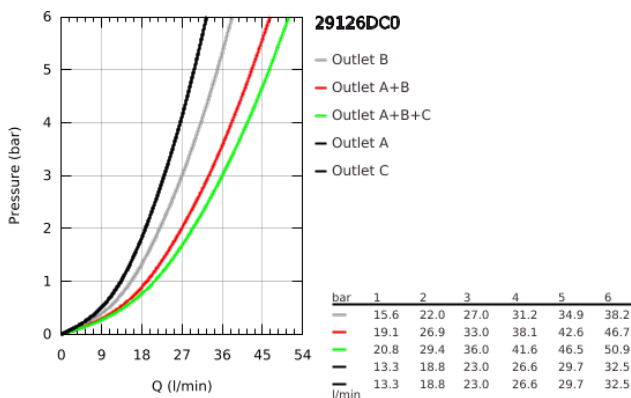

29 126 DC0 GROHTHERM SMARTCONTROL SAFETY MIXER FOR CONCEALED INSTALLATION WITH 3 VALVES

PRODUCT DESCRIPTION

- Colour: supersteel
- trim set for GROHE Rapido SmartBox (35 604)
- GROHE FastFixation metal wall escutcheon, retroactively 6° adjustable
- GROHE LongLife finish
- GROHE SmartControl - control the shower with intuitive push/turn button
- exchangeable symbols
- GROHE TurboStat - compact cartridge with wax thermostatic element
- GROHE SafeStop - safety button at 38°C
- GROHE SafeStop Plus - optional temperature limiter at 43°C or 46°C included
- built-in non-return valves and dirt strainers
- multiple outlets can be run simultaneously
- without roughing-in set 35 600/35 604 (please order separately)
- flow performance: outlet A = 23 l/min, outlet B = 27 l/min, outlet C = 23 l/min, outlet A + B = 33 l/min, outlet A + B + C = 36 l/min

29 126 DC0 GROHTHERM SMARTCONTROL SAFETY MIXER FOR CONCEALED INSTALLATION WITH 3 VALVES

SPARE PARTS, July 2018 – now

- 1: Mounting plate (Spare part-nr. 48362000)
- 2: Temperature control handle (Spare part-nr. 49029DC0)
- 3: Escutcheon (Spare part-nr. 49042DC0)
- 4: Push button (Spare part-nr. 48361DC0)
- 4.1: pushbutton (Spare part-nr. 14077000)
- 5: Cartridge (Spare part-nr. 48359000)
- 5.1: Spindle (Spare part-nr. 49088000)
- 6: Thermostatic compact cartridge 3/4" (Spare part-nr. 49028000)
- 7: Non-return valves (Spare part-nr. 47979000)
- 8: Seal (Spare part-nr. 48360000)
- 9: Socket Spanner (Spare part-nr. 49059000)*
- 10: GROHE TurboStat cartridge 3/4" (Spare part-nr. 49003000)*
- 11: Service stops (Spare part-nr. 1405300M)*
- 12: Universal extension set single-lever mixers, 25 mm (Spare part-nr. 14048000)*