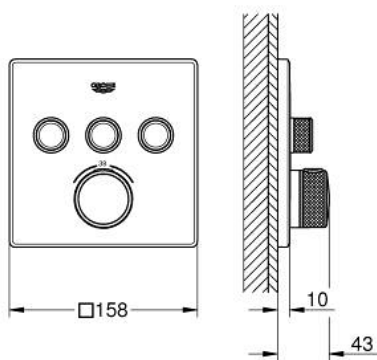

29 126 DA0 GROHTHERM SMARTCONTROL SAFETY MIXER FOR CONCEALED INSTALLATION WITH 3 VALVES

PRODUCT DESCRIPTION

- Colour: warm sunset
- trim set for GROHE Rapido SmartBox (35 604)
- GROHE FastFixation metal wall escutcheon, retroactively 6° adjustable
- GROHE LongLife finish
- GROHE SmartControl - control the shower with intuitive push/turn button
- exchangeable symbols
- GROHE TurboStat - compact cartridge with wax thermostatic element
- GROHE SafeStop - safety button at 38°C
- GROHE SafeStop Plus - optional temperature limiter at 43°C or 46°C included
- built-in non-return valves and dirt strainers
- multiple outlets can be run simultaneously
- without roughing-in set 35 600/35 604 (please order separately)
- flow performance: outlet A = 23 l/min, outlet B = 27 l/min, outlet C = 23 l/min, outlet A + B = 33 l/min, outlet A + B + C = 36 l/min