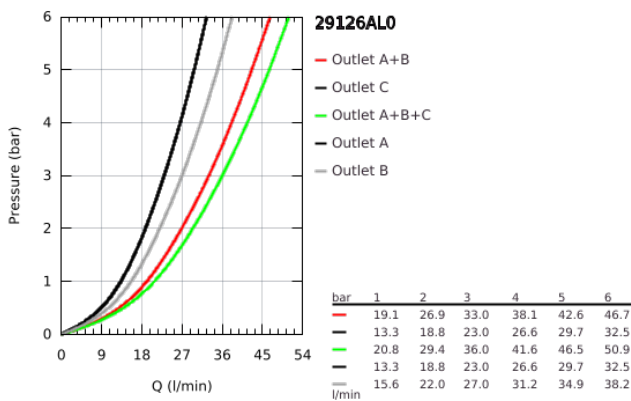

## 29 126 AL0 GROHTHERM SMARTCONTROL SAFETY MIXER FOR CONCEALED INSTALLATION WITH 3 VALVES

### PRODUCT DESCRIPTION

- Colour: brushed hard graphite
- trim set for GROHE Rapido SmartBox (35 604)
- GROHE FastFixation metal wall escutcheon, retroactively 6° adjustable
- GROHE LongLife finish
- GROHE SmartControl - control the shower with intuitive push/turn button
- exchangeable symbols
- GROHE TurboStat - compact cartridge with wax thermostatic element
- GROHE SafeStop - safety button at 38°C
- GROHE SafeStop Plus - optional temperature limiter at 43°C or 46°C included
- built-in non-return valves and dirt strainers
- multiple outlets can be run simultaneously
- without roughing-in set 35 600/35 604 (please order separately)
- flow performance: outlet A = 23 l/min, outlet B = 27 l/min, outlet C = 23 l/min, outlet A + B = 33 l/min, outlet A + B + C = 36 l/min