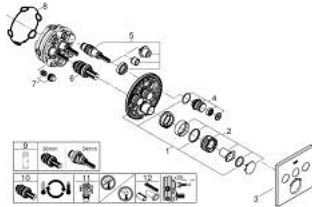

## 29 126 AL0 GROHTHERM SMARTCONTROL SAFETY MIXER FOR CONCEALED INSTALLATION WITH 3 VALVES

### PRODUCT DESCRIPTION

- Colour: brushed hard graphite
- trim set for GROHE Rapido SmartBox (35 604)
- GROHE FastFixation metal wall escutcheon, retroactively 6° adjustable
- GROHE LongLife finish
- GROHE SmartControl - control the shower with intuitive push/turn button
- exchangeable symbols
- GROHE TurboStat - compact cartridge with wax thermostatic element
- GROHE SafeStop - safety button at 38°C
- GROHE SafeStop Plus - optional temperature limiter at 43°C or 46°C included
- built-in non-return valves and dirt strainers
- multiple outlets can be run simultaneously
- without roughing-in set 35 600/35 604 (please order separately)
- flow performance: outlet A = 23 l/min, outlet B = 27 l/min, outlet C = 23 l/min, outlet A + B = 33 l/min, outlet A + B + C = 36 l/min

### SPARE PARTS, September 2018 – now

- 1: Mounting plate (Spare part-nr. 48362000)
- 2: Temperature control handle (Spare part-nr. 49029AL0)
- 3: Escutcheon (Spare part-nr. 49042AL0)
- 4: Push button (Spare part-nr. 48361AL0)
- 4.1: pushbutton (Spare part-nr. 14077000)
- 5: Cartridge (Spare part-nr. 48359000)
- 5.1: Spindle (Spare part-nr. 49088000)
- 6: Thermostatic compact cartridge 3/4" (Spare part-nr. 49028000)
- 7: Non-return valves (Spare part-nr. 47979000)
- 8: Seal (Spare part-nr. 48360000)
- 9: Socket Spanner (Spare part-nr. 49059000)\*
- 10: GROHE TurboStat cartridge 3/4" (Spare part-nr. 49003000)\*
- 11: Service stops (Spare part-nr. 1405300M)\*
- 12: Universal extension set single-lever mixers, 25 mm (Spare part-nr. 14048000)\*