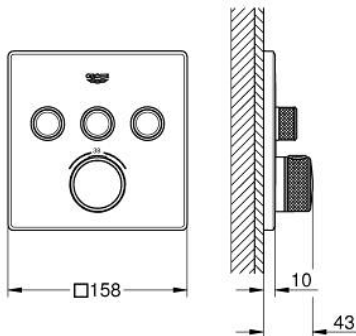

29 126 243 0 GROHTHERM SMARTCONTROL SAFETY MIXER FOR CONCEALED INSTALLATION WITH 3 VALVES

PRODUCT DESCRIPTION

- Colour: matte black
- trim set for GROHE Rapido SmartBox (35 604)
- GROHE FastFixation metal wall escutcheon, retroactively 6° adjustable
- GROHE SmartControl - control the shower with intuitive push/turn button
- exchangeable symbols
- GROHE TurboStat - compact cartridge with wax thermoelement
- GROHE ProGrip - with knurl structure
- GROHE SafeStop - safety button at 38°C
- GROHE SafeStop Plus - optional temperature limiter at 43°C or 46°C included
- built-in non-return valves and dirt strainers
- multiple outlets can be run simultaneously
- without roughing-in set 35 600/35 604 (please order separately)
- flow performance: outlet A = 23 l/min, outlet B = 27 l/min, outlet C = 23 l/min, outlet A + B = 33 l/min, outlet A + B + C = 36 l/min