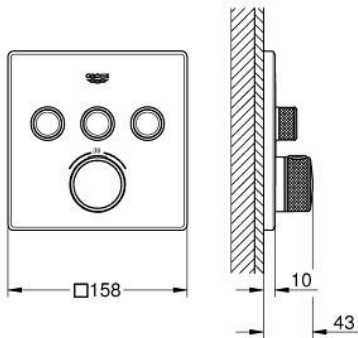

29 126 000 GROHTHERM SMARTCONTROL SAFETY MIXER FOR CONCEALED INSTALLATION WITH 3 VALVES

PRODUCT DESCRIPTION

- Colour: chrome
- trim set for GROHE Rapido SmartBox (35 604)
- GROHE FastFixation metal wall escutcheon, retroactively 6° adjustable
- GROHE LongLife finish
- GROHE SmartControl - control the shower with intuitive push/turn button
- exchangeable symbols
- GROHE TurboStat - compact cartridge with wax thermoelement
- GROHE ProGrip - with knurl structure
- GROHE SafeStop - safety button at 38°C
- GROHE SafeStop Plus - optional temperature limiter at 43°C or 46°C included
- built-in non-return valves and dirt strainers
- multiple outlets can be run simultaneously
- without roughing-in set 35 600/35 604 (please order separately)
- flow performance: outlet A = 23 l/min, outlet B = 27 l/min, outlet C = 23 l/min, outlet A + B = 33 l/min, outlet A + B + C = 36 l/min

29 126 000 GROHTHERM SMARTCONTROL SAFETY MIXER FOR CONCEALED INSTALLATION WITH 3 VALVES

SPARE PARTS, September 2016 – now

- 1: Mounting plate (Spare part-nr. 48362000)
- 2: Temperature control handle (Spare part-nr. 49029000)
 - 2.1: Cover cap (Spare part-nr. 1015030000)
 - 2.2: handle adaptor (Spare part-nr. 1015059990)
- 3: Escutcheon (Spare part-nr. 49042000)
- 4: Push button (Spare part-nr. 48361000)
 - 4.1: pushbutton (Spare part-nr. 14077000)
- 5: Cartridge (Spare part-nr. 48359000)
 - 5.1: Spindle (Spare part-nr. 49088000)
- 6: Thermostatic compact cartridge 3/4" (Spare part-nr. 49028000)
- 7: Non-return valves (Spare part-nr. 47979000)
- 8: Seal (Spare part-nr. 48360000)
- 9: Socket Spanner (Spare part-nr. 49059000)*
- 10: GROHE TurboStat cartridge 3/4" (Spare part-nr. 49003000)*
- 11: Service stops (Spare part-nr. 1405300M)*
- 12: Universal extension set single-lever mixers, 25 mm (Spare part-nr. 14048000)*