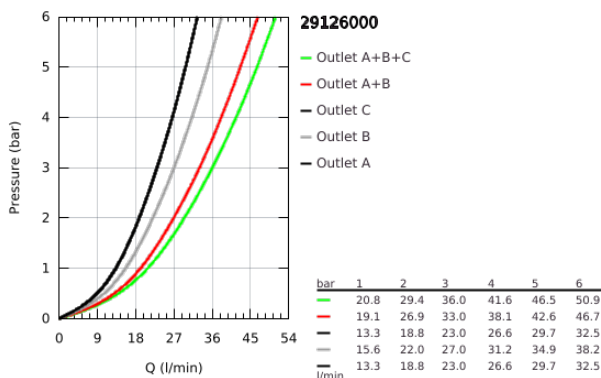

29 126 000 GROHTHERM SMARTCONTROL SAFETY MIXER FOR CONCEALED INSTALLATION WITH 3 VALVES

PRODUCT DESCRIPTION

- Colour: chrome
- trim set for GROHE Rapido SmartBox (35 604)
- GROHE FastFixation metal wall escutcheon, retroactively 6° adjustable
- GROHE LongLife finish
- GROHE SmartControl - control the shower with intuitive push/turn button
- exchangeable symbols
- GROHE TurboStat - compact cartridge with wax thermoelement
- GROHE ProGrip - with knurl structure
- GROHE SafeStop - safety button at 38°C
- GROHE SafeStop Plus - optional temperature limiter at 43°C or 46°C included
- built-in non-return valves and dirt strainers
- multiple outlets can be run simultaneously
- without roughing-in set 35 600/35 604 (please order separately)
- flow performance: outlet A = 23 l/min, outlet B = 27 l/min, outlet C = 23 l/min, outlet A + B = 33 l/min, outlet A + B + C = 36 l/min

29 126 000 GROHTHERM SMARTCONTROL SAFETY MIXER FOR CONCEALED INSTALLATION WITH 3 VALVES

SPARE PARTS, September 2016 – now

- 1: Mounting plate (Spare part-nr. 48362000)
- 2: Temperature control handle (Spare part-nr. 49029000)
 - 2.1: Cover cap (Spare part-nr. 1015030000)
 - 2.2: handle adaptor (Spare part-nr. 1015059990)
- 3: Escutcheon (Spare part-nr. 49042000)
- 4: Push button (Spare part-nr. 48361000)
 - 4.1: pushbutton (Spare part-nr. 14077000)
- 5: Cartridge (Spare part-nr. 48359000)
 - 5.1: Spindle (Spare part-nr. 49088000)
- 6: Thermostatic compact cartridge 3/4" (Spare part-nr. 49028000)
- 7: Non-return valves (Spare part-nr. 47979000)
- 8: Seal (Spare part-nr. 48360000)
- 9: Socket Spanner (Spare part-nr. 49059000)*
- 10: GROHE TurboStat cartridge 3/4" (Spare part-nr. 49003000)*
- 11: Service stops (Spare part-nr. 1405300M)*
- 12: Universal extension set single-lever mixers, 25 mm (Spare part-nr. 14048000)*