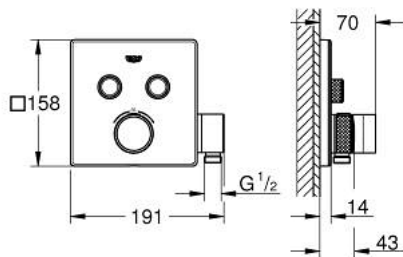

## 29 125 000 GROHTHERM SMARTCONTROL SAFETY MIXER FOR CONCEALED INSTALLATION WITH 2 VALVES AND INTEGRATED SHOWER HOLDER

### PRODUCT DESCRIPTION

- Colour: chrome
- trim set for GROHE Rapido SmartBox (35 604)
- GROHE FastFixation metal wall escutcheon, retroactively 6° adjustable
- GROHE LongLife finish
- GROHE SmartControl - control the shower with intuitive push/turn button
- exchangeable symbols
- GROHE TurboStat - compact cartridge with wax thermoelement
- GROHE ProGrip - with knurl structure
- GROHE SafeStop - safety button at 38°C
- GROHE SafeStop Plus - optional temperature limiter at 43°C or 46°C included
- built-in non-return valves and dirt strainers
- multiple outlets can be run simultaneously
- integrated shower union with shower outlet 1/2"
- without roughing-in set 35 600/35 604 (please order separately)
- flow performance: outlet B = 24 l/min, hand shower = 12 l/min, outlet B + hand shower = 27 l/min

### SPARE PARTS, September 2016 – now

- 1: Mounting Template (Spare part-nr. 48364000)
- 2: Temperature control handle (Spare part-nr. 49029000)
- 2.1: Cover cap (Spare part-nr. 1015030000)
- 2.2: handle adaptor (Spare part-nr. 1015059990)
- 3: Escutcheon (Spare part-nr. 49041000)
- 4: Push button (Spare part-nr. 48361000)
- 4.1: pushbutton (Spare part-nr. 14077000)
- 5: Cartridge (Spare part-nr. 48359000)
- 5.1: Spindle (Spare part-nr. 49088000)
- 6: Thermostatic compact cartridge 3/4" (Spare part-nr. 49028000)
- 7: Replacement set for GROHE QuickFix (Spare part-nr. 47979000)
- 8: Seal (Spare part-nr. 48360000)
- 9: Socket Spanner (Spare part-nr. 49059000)\*
- 10: Backflow protection combination (Spare part-nr. 14055000)\*
- 11: GROHE TurboStat cartridge 3/4" (Spare part-nr. 49003000)\*
- 12: Service stops (Spare part-nr. 1405300M)\*
- 13: Universal extension set single-lever mixers, 25 mm (Spare part-nr. 14048000)\*