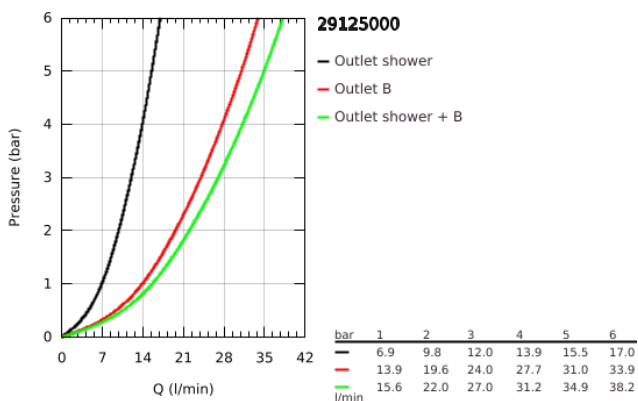

## 29 125 000 GROHTHERM SMARTCONTROL SAFETY MIXER FOR CONCEALED INSTALLATION WITH 2 VALVES AND INTEGRATED SHOWER HOLDER

### PRODUCT DESCRIPTION

- Colour: chrome
- trim set for GROHE Rapido SmartBox (35 604)
- GROHE FastFixation metal wall escutcheon, retroactively 6° adjustable
- GROHE LongLife finish
- GROHE SmartControl - control the shower with intuitive push/turn button
- exchangeable symbols
- GROHE TurboStat - compact cartridge with wax thermoelement
- GROHE ProGrip - with knurl structure
- GROHE SafeStop - safety button at 38°C
- GROHE SafeStop Plus - optional temperature limiter at 43°C or 46°C included
- built-in non-return valves and dirt strainers
- multiple outlets can be run simultaneously
- integrated shower union with shower outlet 1/2"
- without roughing-in set 35 600/35 604 (please order separately)
- flow performance: outlet B = 24 l/min, hand shower = 12 l/min, outlet B + hand shower = 27 l/min