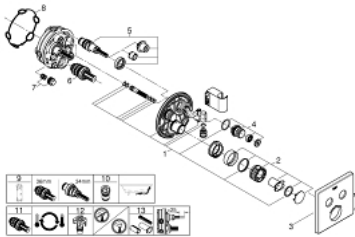

## 29 125 000 GROHTHERM SMARTCONTROL SAFETY MIXER FOR CONCEALED INSTALLATION WITH 2 VALVES AND INTEGRATED SHOWER HOLDER

### PRODUCT DESCRIPTION

- Colour: chrome
- trim set for GROHE Rapido SmartBox (35 604)
- GROHE FastFixation metal wall escutcheon, retroactively 6° adjustable
- GROHE LongLife finish
- GROHE SmartControl - control the shower with intuitive push/turn button
- exchangeable symbols
- GROHE TurboStat - compact cartridge with wax thermoelement
- GROHE ProGrip - with knurl structure
- GROHE SafeStop - safety button at 38°C
- GROHE SafeStop Plus - optional temperature limiter at 43°C or 46°C included
- built-in non-return valves and dirt strainers
- multiple outlets can be run simultaneously
- integrated shower union with shower outlet 1/2"
- without roughing-in set 35 600/35 604 (please order separately)
- flow performance: outlet B = 24 l/min, hand shower = 12 l/min, outlet B + hand shower = 27 l/min

### SPARE PARTS, September 2016 – now

- 1: Mounting Template (Spare part-nr. 48364000)
- 2: Temperature control handle (Spare part-nr. 49029000)
- 2.1: Cover cap (Spare part-nr. 1015030000)
- 2.2: handle adaptor (Spare part-nr. 1015059990)
- 3: Escutcheon (Spare part-nr. 49041000)
- 4: Push button (Spare part-nr. 48361000)
- 4.1: pushbutton (Spare part-nr. 14077000)
- 5: Cartridge (Spare part-nr. 48359000)
- 5.1: Spindle (Spare part-nr. 49088000)
- 6: Thermostatic compact cartridge 3/4" (Spare part-nr. 49028000)
- 7: Replacement set for GROHE QuickFix (Spare part-nr. 47979000)
- 8: Seal (Spare part-nr. 48360000)
- 9: Socket Spanner (Spare part-nr. 49059000)\*
- 10: Backflow protection combination (Spare part-nr. 14055000)\*
- 11: GROHE TurboStat cartridge 3/4" (Spare part-nr. 49003000)\*
- 12: Service stops (Spare part-nr. 1405300M)\*
- 13: Universal extension set single-lever mixers, 25 mm (Spare part-nr. 14048000)\*