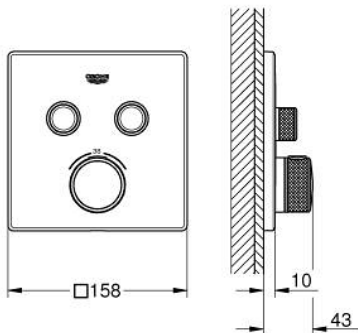

## 29 124 MS0 GROHTHERM SMARTCONTROL SAFETY MIXER FOR CONCEALED INSTALLATION WITH 2 VALVES

### PRODUCT DESCRIPTION

- Colour: satin steel
- trim set for GROHE Rapido SmartBox (35 604)
- GROHE FastFixation metal wall escutcheon, retroactively 6° adjustable
- GROHE LongLife finish
- GROHE SmartControl - control the shower with intuitive push/turn button
- exchangeable symbols
- GROHE TurboStat - compact cartridge with wax thermoelement
- GROHE SafeStop - safety button at 38°C
- GROHE SafeStop Plus - optional temperature limiter at 43°C or 46°C included
- built-in non-return valves and dirt strainers
- multiple outlets can be run simultaneously
- without roughing-in set 35 600/35 604 (please order separately)
- flow performance: outlet B = 24 l/min, outlet C = 26 l/min, outlet B+C = 29 l/min