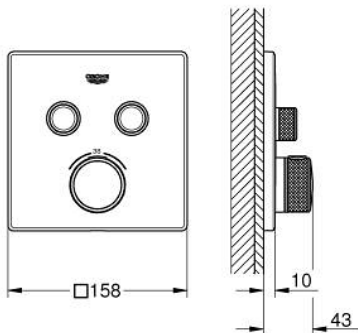

29 124 MG0 GROHTHERM SMARTCONTROL SAFETY MIXER FOR CONCEALED INSTALLATION WITH 2 VALVES

PRODUCT DESCRIPTION

- Colour: satin graphite
- trim set for GROHE Rapido SmartBox (35 604)
- GROHE FastFixation metal wall escutcheon, retroactively 6° adjustable
- GROHE LongLife finish
- GROHE SmartControl - control the shower with intuitive push/turn button
- exchangeable symbols
- GROHE TurboStat - compact cartridge with wax thermoelement
- GROHE SafeStop - safety button at 38°C
- GROHE SafeStop Plus - optional temperature limiter at 43°C or 46°C included
- built-in non-return valves and dirt strainers
- multiple outlets can be run simultaneously
- without roughing-in set 35 600/35 604 (please order separately)
- flow performance: outlet B = 24 l/min, outlet C = 26 l/min, outlet B+C = 29 l/min