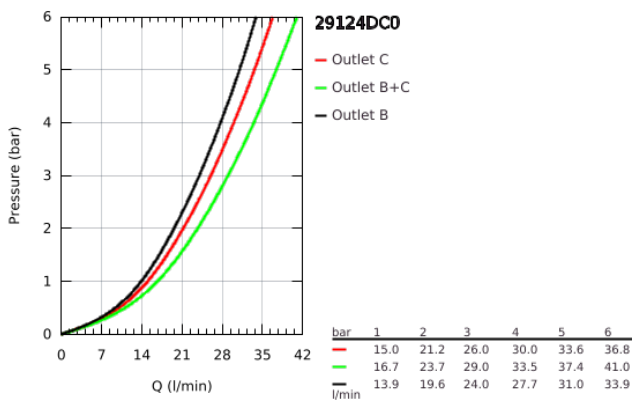

29 124 DC0 GROHTHERM SMARTCONTROL SAFETY MIXER FOR CONCEALED INSTALLATION WITH 2 VALVES

PRODUCT DESCRIPTION

- Colour: supersteel
- trim set for GROHE Rapido SmartBox (35 604)
- GROHE FastFixation metal wall escutcheon, retroactively 6° adjustable
- GROHE LongLife finish
- GROHE SmartControl - control the shower with intuitive push/turn button
- exchangeable symbols
- GROHE TurboStat - compact cartridge with wax thermostatic element
- GROHE SafeStop - safety button at 38°C
- GROHE SafeStop Plus - optional temperature limiter at 43°C or 46°C included
- built-in non-return valves and dirt strainers
- multiple outlets can be run simultaneously
- without roughing-in set 35 600/35 604 (please order separately)
- flow performance: outlet B = 24 l/min, outlet C = 26 l/min, outlet B+C = 29 l/min

29 124 DC0 GROHTHERM SMARTCONTROL SAFETY MIXER FOR CONCEALED INSTALLATION WITH 2 VALVES

SPARE PARTS, July 2018 – now

- 1: Mounting plate (Spare part-nr. 48363000)
 - 2: Temperature control handle (Spare part-nr. 49029DC0)
 - 3: Escutcheon (Spare part-nr. 49039DC0)
 - 4: Push button (Spare part-nr. 48361DC0)
 - 4.1: pushbutton (Spare part-nr. 14077000)
 - 5: Cartridge (Spare part-nr. 48359000)
 - 5.1: Spindle (Spare part-nr. 49088000)
 - 6: Thermostatic compact cartridge 3/4" (Spare part-nr. 49028000)
 - 7: Non-return valves (Spare part-nr. 47979000)
 - 8: Seal (Spare part-nr. 48360000)
 - 9: Socket Spanner (Spare part-nr. 49059000)*
 - 10: Backflow protection combination (Spare part-nr. 14055000)*
 - 11: GROHE TurboStat cartridge 3/4" (Spare part-nr. 49003000)*
 - 12: Service stops (Spare part-nr. 1405300M)*
 - 13: Universal extension set single-lever mixers, 25 mm (Spare part-nr. 14048000)*
- * Optional accessories