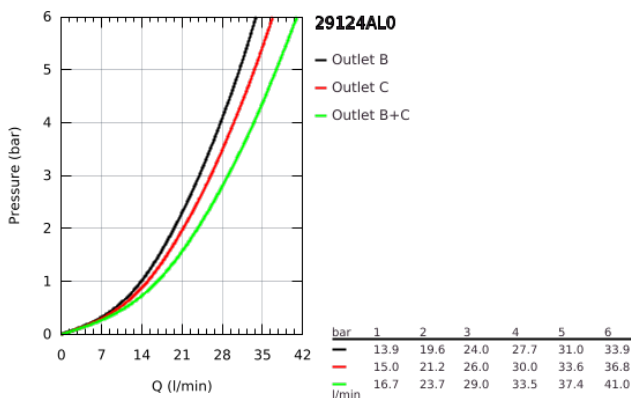

29 124 AL0 GROHTHERM SMARTCONTROL SAFETY MIXER FOR CONCEALED INSTALLATION WITH 2 VALVES

PRODUCT DESCRIPTION

- Colour: brushed hard graphite
- trim set for GROHE Rapido SmartBox (35 604)
- GROHE FastFixation metal wall escutcheon, retroactively 6° adjustable
- GROHE LongLife finish
- GROHE SmartControl - control the shower with intuitive push/turn button
- exchangeable symbols
- GROHE TurboStat - compact cartridge with wax thermoelement
- GROHE SafeStop - safety button at 38°C
- GROHE SafeStop Plus - optional temperature limiter at 43°C or 46°C included
- built-in non-return valves and dirt strainers
- multiple outlets can be run simultaneously
- without roughing-in set 35 600/35 604 (please order separately)
- flow performance: outlet B = 24 l/min, outlet C = 26 l/min, outlet B+C = 29 l/min

29 124 AL0 GROHTHERM SMARTCONTROL SAFETY MIXER FOR CONCEALED INSTALLATION WITH 2 VALVES

SPARE PARTS, September 2018 – now

- 1: Mounting plate (Spare part-nr. 48363000)
 - 2: Temperature control handle (Spare part-nr. 49029AL0)
 - 3: Escutcheon (Spare part-nr. 49039AL0)
 - 4: Push button (Spare part-nr. 48361AL0)
 - 4.1: pushbutton (Spare part-nr. 14077000)
 - 5: Cartridge (Spare part-nr. 48359000)
 - 5.1: Spindle (Spare part-nr. 49088000)
 - 6: Thermostatic compact cartridge 3/4" (Spare part-nr. 49028000)
 - 7: Non-return valves (Spare part-nr. 47979000)
 - 8: Seal (Spare part-nr. 48360000)
 - 9: Socket Spanner (Spare part-nr. 49059000)*
 - 10: Backflow protection combination (Spare part-nr. 14055000)*
 - 11: GROHE TurboStat cartridge 3/4" (Spare part-nr. 49003000)*
 - 12: Service stops (Spare part-nr. 1405300M)*
 - 13: Universal extension set single-lever mixers, 25 mm (Spare part-nr. 14048000)*
- * Optional accessories