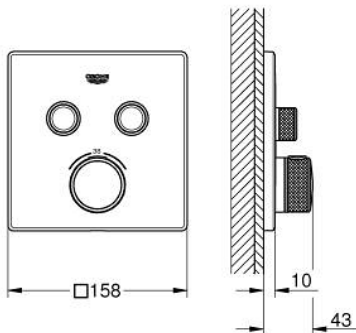

29 124 243 0 GROHTHERM SMARTCONTROL SAFETY MIXER FOR CONCEALED INSTALLATION WITH 2 VALVES

PRODUCT DESCRIPTION

- Colour: matte black
- trim set for GROHE Rapido SmartBox (35 604)
- GROHE FastFixation metal wall escutcheon, retroactively 6° adjustable
- GROHE SmartControl - control the shower with intuitive push/turn button
- exchangeable symbols
- GROHE TurboStat - compact cartridge with wax thermoelement
- GROHE ProGrip - with knurl structure
- GROHE SafeStop - safety button at 38°C
- GROHE SafeStop Plus - optional temperature limiter at 43°C or 46°C included
- built-in non-return valves and dirt strainers
- multiple outlets can be run simultaneously
- without roughing-in set 35 600/35 604 (please order separately)
- flow performance: outlet B = 24 l/min, outlet C = 26 l/min, outlet B+C = 29 l/min

29 124 243 0 GROHTHERM SMARTCONTROL SAFETY MIXER FOR CONCEALED INSTALLATION WITH 2 VALVES

SPARE PARTS, May 2024 – now

- 1: Mounting plate (Spare part-nr. 48363000)
 - 2: Temperature control handle (Spare part-nr. 490292430)
 - 2.1: Cover cap (Spare part-nr. 1015032430)
 - 2.2: handle adaptor (Spare part-nr. 1015059990)
 - 3: Escutcheon (Spare part-nr. 490392430)
 - 4: Push button (Spare part-nr. 483612430)
 - 4.1: pushbutton (Spare part-nr. 140772430)
 - 5: Cartridge (Spare part-nr. 48359000)
 - 5.1: Spindle (Spare part-nr. 49088000)
 - 6: Thermostatic compact cartridge 3/4" (Spare part-nr. 49028000)
 - 7: Non-return valves (Spare part-nr. 47979000)
 - 8: Seal (Spare part-nr. 48360000)
 - 9: Socket Spanner (Spare part-nr. 49059000)*
 - 10: Backflow protection combination (Spare part-nr. 14055000)*
 - 11: GROHE TurboStat cartridge 3/4" (Spare part-nr. 49003000)*
 - 12: Service stops (Spare part-nr. 1405300M)*
 - 13: Universal extension set single-lever mixers, 25 mm (Spare part-nr. 14048000)*
- * Optional accessories