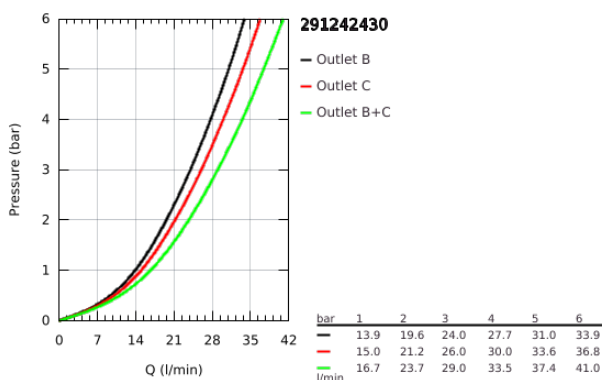

29 124 243 0 GROHTHERM SMARTCONTROL SAFETY MIXER FOR CONCEALED INSTALLATION WITH 2 VALVES

PRODUCT DESCRIPTION

- Colour: matte black
- trim set for GROHE Rapido SmartBox (35 604)
- GROHE FastFixation metal wall escutcheon, retroactively 6° adjustable
- GROHE SmartControl - control the shower with intuitive push/turn button
- exchangeable symbols
- GROHE TurboStat - compact cartridge with wax thermoelement
- GROHE ProGrip - with knurl structure
- GROHE SafeStop - safety button at 38°C
- GROHE SafeStop Plus - optional temperature limiter at 43°C or 46°C included
- built-in non-return valves and dirt strainers
- multiple outlets can be run simultaneously
- without roughing-in set 35 600/35 604 (please order separately)
- flow performance: outlet B = 24 l/min, outlet C = 26 l/min, outlet B+C = 29 l/min

29 124 243 0 GROHTHERM SMARTCONTROL SAFETY MIXER FOR CONCEALED INSTALLATION WITH 2 VALVES

SPARE PARTS, May 2024 – now

- 1: Mounting plate (Spare part-nr. 48363000)
 - 2: Temperature control handle (Spare part-nr. 490292430)
 - 2.1: Cover cap (Spare part-nr. 1015032430)
 - 2.2: handle adaptor (Spare part-nr. 1015059990)
 - 3: Escutcheon (Spare part-nr. 490392430)
 - 4: Push button (Spare part-nr. 483612430)
 - 4.1: pushbutton (Spare part-nr. 140772430)
 - 5: Cartridge (Spare part-nr. 48359000)
 - 5.1: Spindle (Spare part-nr. 49088000)
 - 6: Thermostatic compact cartridge 3/4" (Spare part-nr. 49028000)
 - 7: Non-return valves (Spare part-nr. 47979000)
 - 8: Seal (Spare part-nr. 48360000)
 - 9: Socket Spanner (Spare part-nr. 49059000)*
 - 10: Backflow protection combination (Spare part-nr. 14055000)*
 - 11: GROHE TurboStat cartridge 3/4" (Spare part-nr. 49003000)*
 - 12: Service stops (Spare part-nr. 1405300M)*
 - 13: Universal extension set single-lever mixers, 25 mm (Spare part-nr. 14048000)*
- * Optional accessories