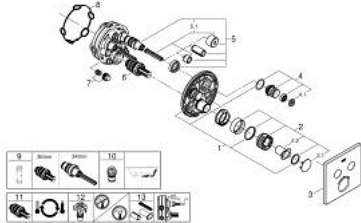

29 124 243 0 GROHTHERM SMARTCONTROL SAFETY MIXER FOR CONCEALED INSTALLATION WITH 2 VALVES

PRODUCT DESCRIPTION

- Colour: matte black
- trim set for GROHE Rapido SmartBox (35 604)
- GROHE FastFixation metal wall escutcheon, retroactively 6° adjustable
- GROHE SmartControl - control the shower with intuitive push/turn button
- exchangeable symbols
- GROHE TurboStat - compact cartridge with wax thermoelement
- GROHE ProGrip - with knurl structure
- GROHE SafeStop - safety button at 38°C
- GROHE SafeStop Plus - optional temperature limiter at 43°C or 46°C included
- built-in non-return valves and dirt strainers
- multiple outlets can be run simultaneously
- without roughing-in set 35 600/35 604 (please order separately)
- flow performance: outlet B = 24 l/min, outlet C = 26 l/min, outlet B+C = 29 l/min

29 124 243 0 GROHTHERM SMARTCONTROL SAFETY MIXER FOR CONCEALED INSTALLATION WITH 2 VALVES

SPARE PARTS, May 2024 – now

- 1: Mounting plate (Spare part-nr. 48363000)
 - 2: Temperature control handle (Spare part-nr. 490292430)
 - 2.1: Cover cap (Spare part-nr. 1015032430)
 - 2.2: handle adaptor (Spare part-nr. 1015059990)
 - 3: Escutcheon (Spare part-nr. 490392430)
 - 4: Push button (Spare part-nr. 483612430)
 - 4.1: pushbutton (Spare part-nr. 140772430)
 - 5: Cartridge (Spare part-nr. 48359000)
 - 5.1: Spindle (Spare part-nr. 49088000)
 - 6: Thermostatic compact cartridge 3/4" (Spare part-nr. 49028000)
 - 7: Non-return valves (Spare part-nr. 47979000)
 - 8: Seal (Spare part-nr. 48360000)
 - 9: Socket Spanner (Spare part-nr. 49059000)*
 - 10: Backflow protection combination (Spare part-nr. 14055000)*
 - 11: GROHE TurboStat cartridge 3/4" (Spare part-nr. 49003000)*
 - 12: Service stops (Spare part-nr. 1405300M)*
 - 13: Universal extension set single-lever mixers, 25 mm (Spare part-nr. 14048000)*
- * Optional accessories