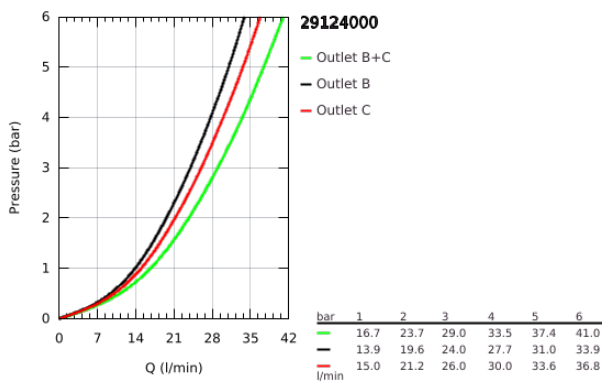

## 29 124 000 GROHTHERM SMARTCONTROL SAFETY MIXER FOR CONCEALED INSTALLATION WITH 2 VALVES

### PRODUCT DESCRIPTION

- Colour: chrome
- trim set for GROHE Rapido SmartBox (35 604)
- GROHE FastFixation metal wall escutcheon, retroactively 6° adjustable
- GROHE LongLife finish
- GROHE SmartControl - control the shower with intuitive push/turn button
- exchangeable symbols
- GROHE TurboStat - compact cartridge with wax thermoelement
- GROHE ProGrip - with knurl structure
- GROHE SafeStop - safety button at 38°C
- GROHE SafeStop Plus - optional temperature limiter at 43°C or 46°C included
- built-in non-return valves and dirt strainers
- multiple outlets can be run simultaneously
- without roughing-in set 35 600/35 604 (please order separately)
- flow performance: outlet B = 24 l/min, outlet C = 26 l/min, outlet B+C = 29 l/min