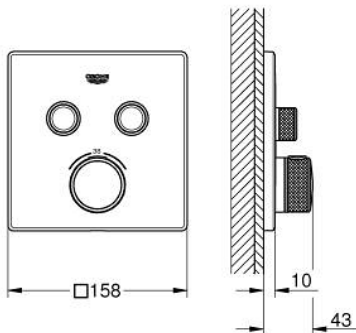

### PRODUCT DESCRIPTION

- Colour: chrome
- trim set for GROHE Rapido SmartBox (35 604)
- GROHE FastFixation metal wall escutcheon, retroactively 6° adjustable
- GROHE LongLife finish
- GROHE SmartControl - control the shower with intuitive push/turn button
- exchangeable symbols
- GROHE TurboStat - compact cartridge with wax thermoelement
- GROHE ProGrip - with knurl structure
- GROHE SafeStop - safety button at 38°C
- GROHE SafeStop Plus - optional temperature limiter at 43°C or 46°C included
- built-in non-return valves and dirt strainers
- multiple outlets can be run simultaneously
- without roughing-in set 35 600/35 604 (please order separately)
- flow performance: outlet B = 24 l/min, outlet C = 26 l/min, outlet B+C = 29 l/min

### SPARE PARTS, September 2016 – now

- 1: Mounting plate (Spare part-nr. 48363000)
- 2: Temperature control handle (Spare part-nr. 49029000)
  - 2.1: Cover cap (Spare part-nr. 1015030000)
  - 2.2: handle adaptor (Spare part-nr. 1015059990)
- 3: Escutcheon (Spare part-nr. 49039000)
- 4: Push button (Spare part-nr. 48361000)
  - 4.1: pushbutton (Spare part-nr. 14077000)
- 5: Cartridge (Spare part-nr. 48359000)
  - 5.1: Spindle (Spare part-nr. 49088000)
- 6: Thermostatic compact cartridge 3/4" (Spare part-nr. 49028000)
- 7: Non-return valves (Spare part-nr. 47979000)
- 8: Seal (Spare part-nr. 48360000)
- 9: Socket Spanner (Spare part-nr. 49059000)\*
- 10: Backflow protection combination (Spare part-nr. 14055000)\*
- 11: GROHE TurboStat cartridge 3/4" (Spare part-nr. 49003000)\*
- 12: Service stops (Spare part-nr. 14053000M)\*
- 13: Universal extension set single-lever mixers, 25 mm (Spare part-nr. 14048000)\*