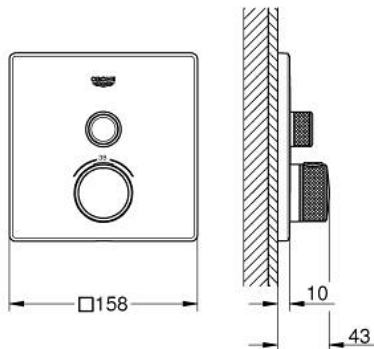

29 123 DC0 GROHTHERM SMARTCONTROL SAFETY MIXER FOR CONCEALED INSTALLATION WITH ONE VALVE

PRODUCT DESCRIPTION

- Colour: supersteel
- trim set for GROHE Rapido SmartBox (35 604)
- GROHE FastFixation metal wall escutcheon, retroactively 6° adjustable
- GROHE LongLife finish
- GROHE SmartControl - control the shower with intuitive push/turn button
- exchangeable symbols
- GROHE TurboStat - compact cartridge with wax thermoelement
- GROHE SafeStop - safety button at 38°C
- GROHE SafeStop Plus - optional temperature limiter at 43°C or 46°C included
- built-in non-return valves and dirt strainers
- without roughing-in set 35 600/35 604 (please order separately)
- flow performance: outlet A (to external shut-off) = 34 l/min, outlet B/C = 29 l/min

29 123 DC0 GROHTHERM SMARTCONTROL SAFETY MIXER FOR CONCEALED INSTALLATION WITH ONE VALVE

SPARE PARTS, July 2018 – now

- 1: Mounting plate (Spare part-nr. 48362000)
- 2: Temperature control handle (Spare part-nr. 49029DC0)
- 3: Escutcheon (Spare part-nr. 49037DC0)
- 4: Push button (Spare part-nr. 48361DC0)
- 4.1: pushbutton (Spare part-nr. 14077000)
- 5: Cartridge (Spare part-nr. 48359000)
- 5.1: Spindle (Spare part-nr. 49088000)
- 6: Thermostatic compact cartridge 3/4" (Spare part-nr. 49028000)
- 7: Non-return valve (Spare part-nr. 49085000)
- 8: Seal (Spare part-nr. 48360000)
- 9: Socket Spanner (Spare part-nr. 49059000)*
- 10: GROHE TurboStat cartridge 3/4" (Spare part-nr. 49003000)*
- 11: Service stops (Spare part-nr. 1405300M)*
- 12: Universal extension set single-lever mixers, 25 mm (Spare part-nr. 14048000)*