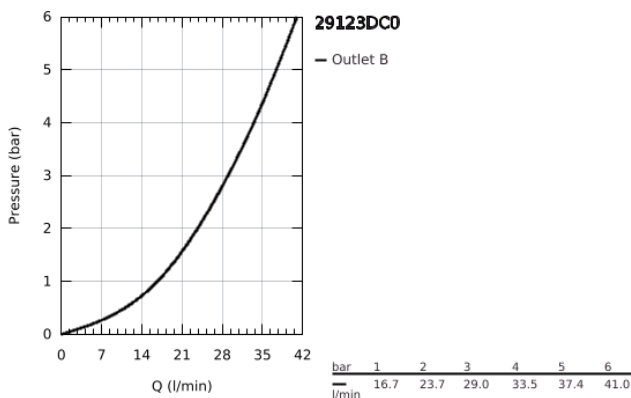

29 123 DC0 GROHTHERM SMARTCONTROL SAFETY MIXER FOR CONCEALED INSTALLATION WITH ONE VALVE

PRODUCT DESCRIPTION

- Colour: supersteel
- trim set for GROHE Rapido SmartBox (35 604)
- GROHE FastFixation metal wall escutcheon, retroactively 6° adjustable
- GROHE LongLife finish
- GROHE SmartControl - control the shower with intuitive push/turn button
- exchangeable symbols
- GROHE TurboStat - compact cartridge with wax thermoelement
- GROHE SafeStop - safety button at 38°C
- GROHE SafeStop Plus - optional temperature limiter at 43°C or 46°C included
- built-in non-return valves and dirt strainers
- without roughing-in set 35 600/35 604 (please order separately)
- flow performance: outlet A (to external shut-off) = 34 l/min, outlet B/C = 29 l/min

29 123 DC0 GROHTHERM SMARTCONTROL SAFETY MIXER FOR CONCEALED INSTALLATION WITH ONE VALVE

SPARE PARTS, July 2018 – now

- 1: Mounting plate (Spare part-nr. 48362000)
- 2: Temperature control handle (Spare part-nr. 49029DC0)
- 3: Escutcheon (Spare part-nr. 49037DC0)
- 4: Push button (Spare part-nr. 48361DC0)
- 4.1: pushbutton (Spare part-nr. 14077000)
- 5: Cartridge (Spare part-nr. 48359000)
- 5.1: Spindle (Spare part-nr. 49088000)
- 6: Thermostatic compact cartridge 3/4" (Spare part-nr. 49028000)
- 7: Non-return valve (Spare part-nr. 49085000)
- 8: Seal (Spare part-nr. 48360000)
- 9: Socket Spanner (Spare part-nr. 49059000)*
- 10: GROHE TurboStat cartridge 3/4" (Spare part-nr. 49003000)*
- 11: Service stops (Spare part-nr. 1405300M)*
- 12: Universal extension set single-lever mixers, 25 mm (Spare part-nr. 14048000)*