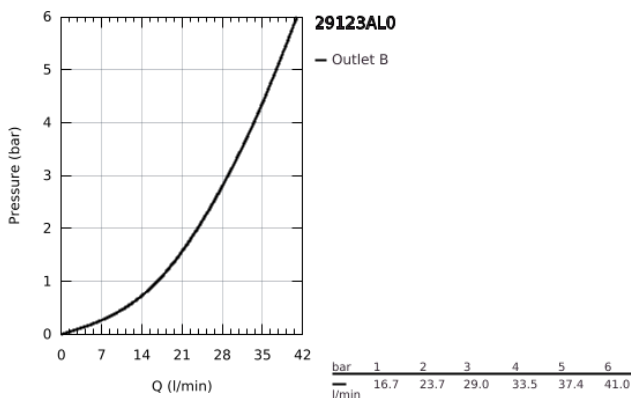

## 29 123 AL0 GROHTHERM SMARTCONTROL SAFETY MIXER FOR CONCEALED INSTALLATION WITH ONE VALVE

### PRODUCT DESCRIPTION

- Colour: brushed hard graphite
- trim set for GROHE Rapido SmartBox (35 604)
- GROHE FastFixation metal wall escutcheon, retroactively 6° adjustable
- GROHE LongLife finish
- GROHE SmartControl - control the shower with intuitive push/turn button
- exchangeable symbols
- GROHE TurboStat - compact cartridge with wax thermoelement
- GROHE SafeStop - safety button at 38°C
- GROHE SafeStop Plus - optional temperature limiter at 43°C or 46°C included
- built-in non-return valves and dirt strainers
- without roughing-in set 35 600/35 604 (please order separately)
- flow performance: outlet A (to external shut-off) = 34 l/min, outlet B/C = 29 l/min