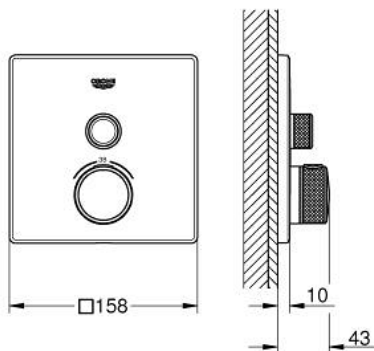

## 29 123 AL0 GROHTHERM SMARTCONTROL SAFETY MIXER FOR CONCEALED INSTALLATION WITH ONE VALVE

### PRODUCT DESCRIPTION

- Colour: brushed hard graphite
- trim set for GROHE Rapido SmartBox (35 604)
- GROHE FastFixation metal wall escutcheon, retroactively 6° adjustable
- GROHE LongLife finish
- GROHE SmartControl - control the shower with intuitive push/turn button
- exchangeable symbols
- GROHE TurboStat - compact cartridge with wax thermoelement
- GROHE SafeStop - safety button at 38°C
- GROHE SafeStop Plus - optional temperature limiter at 43°C or 46°C included
- built-in non-return valves and dirt strainers
- without roughing-in set 35 600/35 604 (please order separately)
- flow performance: outlet A (to external shut-off) = 34 l/min, outlet B/C = 29 l/min

### SPARE PARTS, September 2018 – now

- 1: Mounting plate (Spare part-nr. 48362000)
- 2: Temperature control handle (Spare part-nr. 49029AL0)
- 3: Escutcheon (Spare part-nr. 49037AL0)
- 4: Push button (Spare part-nr. 48361AL0)
- 4.1: pushbutton (Spare part-nr. 14077000)
- 5: Cartridge (Spare part-nr. 48359000)
- 5.1: Spindle (Spare part-nr. 49088000)
- 6: Thermostatic compact cartridge 3/4" (Spare part-nr. 49028000)
- 7: Non-return valve (Spare part-nr. 49085000)
- 8: Seal (Spare part-nr. 48360000)
- 9: Socket Spanner (Spare part-nr. 49059000)\*
- 10: GROHE TurboStat cartridge 3/4" (Spare part-nr. 49003000)\*
- 11: Service stops (Spare part-nr. 1405300M)\*
- 12: Universal extension set single-lever mixers, 25 mm (Spare part-nr. 14048000)\*