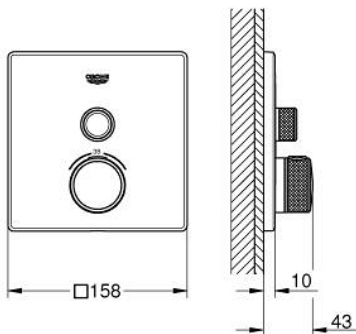

29 123 000 GROHTHERM SMARTCONTROL SAFETY MIXER FOR CONCEALED INSTALLATION WITH ONE VALVE

PRODUCT DESCRIPTION

- Colour: chrome
- trim set for GROHE Rapido SmartBox (35 604)
- GROHE FastFixation metal wall escutcheon, retroactively 6° adjustable
- GROHE LongLife finish
- GROHE SmartControl - control the shower with intuitive push/turn button
- exchangeable symbols
- GROHE TurboStat - compact cartridge with wax thermoelement
- GROHE ProGrip - with knurl structure
- GROHE SafeStop - safety button at 38°C
- GROHE SafeStop Plus - optional temperature limiter at 43°C or 46°C included
- built-in non-return valves and dirt strainers
- without roughing-in set 35 600/35 604 (please order separately)
- flow performance: outlet A (to external shut-off) = 34 l/min, outlet B/C = 29 l/min

29 123 000 GROHTHERM SMARTCONTROL SAFETY MIXER FOR CONCEALED INSTALLATION WITH ONE VALVE

SPARE PARTS, June 2018 – now

- 1: Mounting plate (Spare part-nr. 48362000)
- 2: Temperature control handle (Spare part-nr. 49029000)
- 2.1: Cover cap (Spare part-nr. 1015030000)
- 2.2: handle adaptor (Spare part-nr. 1015059990)
- 3: Escutcheon (Spare part-nr. 49037000)
- 4: Push button (Spare part-nr. 48361000)
- 4.1: pushbutton (Spare part-nr. 14077000)
- 5: Cartridge (Spare part-nr. 48359000)
- 5.1: Spindle (Spare part-nr. 49088000)
- 6: Thermostatic compact cartridge 3/4" (Spare part-nr. 49028000)
- 7: Non-return valve (Spare part-nr. 49085000)
- 8: Seal (Spare part-nr. 48360000)
- 9: Socket Spanner (Spare part-nr. 49059000)*
- 10: GROHE TurboStat cartridge 3/4" (Spare part-nr. 49003000)*
- 11: Service stops (Spare part-nr. 1405300M)*
- 12: Universal extension set single-lever mixers, 25 mm (Spare part-nr. 14048000)*