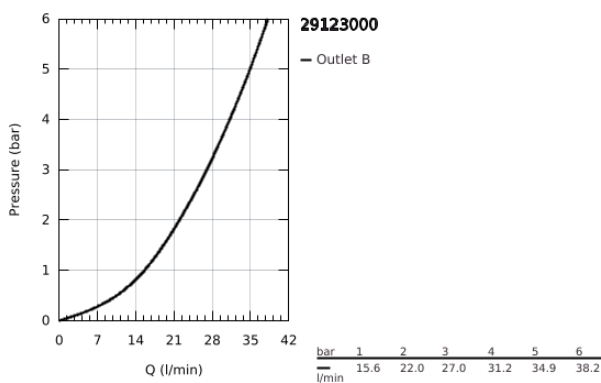

29 123 000 GROHTHERM SMARTCONTROL SAFETY MIXER FOR CONCEALED INSTALLATION WITH ONE VALVE

PRODUCT DESCRIPTION

- Colour: chrome
- trim set for GROHE Rapido SmartBox (35 604)
- GROHE FastFixation metal wall escutcheon, retroactively 6° adjustable
- GROHE LongLife finish
- GROHE SmartControl - control the shower with intuitive push/turn button
- exchangeable symbols
- GROHE TurboStat - compact cartridge with wax thermoelement
- GROHE ProGrip - with knurl structure
- GROHE SafeStop - safety button at 38°C
- GROHE SafeStop Plus - optional temperature limiter at 43°C or 46°C included
- built-in non-return valves and dirt strainers
- without roughing-in set 35 600/35 604 (please order separately)
- flow performance: outlet A (to external shut-off) = 34 l/min, outlet B/C = 29 l/min

29 123 000 GROHTHERM SMARTCONTROL SAFETY MIXER FOR CONCEALED INSTALLATION WITH ONE VALVE

SPARE PARTS, June 2018 – now

- 1: Mounting plate (Spare part-nr. 48362000)
- 2: Temperature control handle (Spare part-nr. 49029000)
- 2.1: Cover cap (Spare part-nr. 1015030000)
- 2.2: handle adaptor (Spare part-nr. 1015059990)
- 3: Escutcheon (Spare part-nr. 49037000)
- 4: Push button (Spare part-nr. 48361000)
- 4.1: pushbutton (Spare part-nr. 14077000)
- 5: Cartridge (Spare part-nr. 48359000)
- 5.1: Spindle (Spare part-nr. 49088000)
- 6: Thermostatic compact cartridge 3/4" (Spare part-nr. 49028000)
- 7: Non-return valve (Spare part-nr. 49085000)
- 8: Seal (Spare part-nr. 48360000)
- 9: Socket Spanner (Spare part-nr. 49059000)*
- 10: GROHE TurboStat cartridge 3/4" (Spare part-nr. 49003000)*
- 11: Service stops (Spare part-nr. 1405300M)*
- 12: Universal extension set single-lever mixers, 25 mm (Spare part-nr. 14048000)*