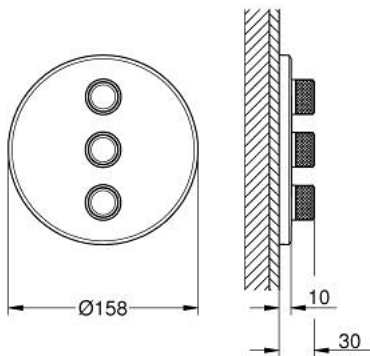

29 122 DC0 GROHTHERM SMARTCONTROL TRIPLE VOLUME CONTROL TRIM

PRODUCT DESCRIPTION

- Colour: supersteel
- trim set for use with GROHE Rapido SmartBox 35 600/35 604/35 601
- GROHE FastFixation metal wall escutcheon, retroactively 6° adjustable
- 10 mm thin profile escutcheon
- GROHE LongLife finish
- GROHE SmartControl - control the shower with intuitive push/turn button
- exchangeable symbols
- multiple outlets can be run simultaneously
- without roughing-in set 35 600/35 604 (please order separately)
- flow performance: outlet D = 28 l/min, outlet E = 28 l/min, outlet A = 28 l/min, outlet D+E+A = 65 l/min
- optional flow reducer for CALGreen compliance included

29 122 DC0 GROHTHERM SMARTCONTROL TRIPLE VOLUME CONTROL TRIM

SPARE PARTS, April 2017 – now

1: Push button (Spare part-nr. 48361DC0)

1.1: pushbutton (Spare part-nr. 14077000)

2: Escutcheon (Spare part-nr. 48366DC0)

3: Mounting plate (Spare part-nr. 48365000)

4: Cartridge (Spare part-nr. 48359000)

4.1: Spindle (Spare part-nr. 49088000)

5: Seal (Spare part-nr. 48360000)

6: Universal extension set single-lever mixers, 25 mm (Spare part-nr. 14048000