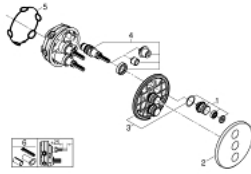

29 122 DC0 GROHTHERM SMARTCONTROL TRIPLE VOLUME CONTROL TRIM

PRODUCT DESCRIPTION

- Colour: supersteel
- trim set for use with GROHE Rapido SmartBox 35 600/35 604/35 601
- GROHE FastFixation metal wall escutcheon, retroactively 6° adjustable
- 10 mm thin profile escutcheon
- GROHE LongLife finish
- GROHE SmartControl - control the shower with intuitive push/turn button
- exchangeable symbols
- multiple outlets can be run simultaneously
- without roughing-in set 35 600/35 604 (please order separately)
- flow performance: outlet D = 28 l/min, outlet E = 28 l/min, outlet A = 28 l/min, outlet D+E+A = 65 l/min
- optional flow reducer for CALGreen compliance included

29 122 DC0 GROHTHERM SMARTCONTROL TRIPLE VOLUME CONTROL TRIM

SPARE PARTS, April 2017 – now

1: Push button (Spare part-nr. 48361DC0)

1.1: pushbutton (Spare part-nr. 14077000)

2: Escutcheon (Spare part-nr. 48366DC0)

3: Mounting plate (Spare part-nr. 48365000)

4: Cartridge (Spare part-nr. 48359000)

4.1: Spindle (Spare part-nr. 49088000)

5: Seal (Spare part-nr. 48360000)

6: Universal extension set single-lever mixers, 25 mm (Spare part-nr. 14048000