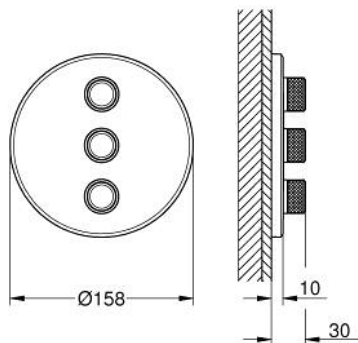

29 122 000 GROHTHERM SMARTCONTROL TRIPLE VOLUME CONTROL TRIM

PRODUCT DESCRIPTION

- Colour: chrome
- trim set for use with GROHE Rapido SmartBox 35 600/35 604/35 601
- GROHE FastFixation metal wall escutcheon, retroactively 6° adjustable
- GROHE LongLife finish
- GROHE SmartControl - control the shower with intuitive push/turn button
- exchangeable symbols
- GROHE ProGrip - with knurl structure
- multiple outlets can be run simultaneously
- without roughing-in set 35 600/35 604 (please order separately)
- flow performance: outlet D = 28 l/min, outlet E = 28 l/min, outlet A = 28 l/min, outlet D+E+A = 65 l/min

29 122 000 GROHTHERM SMARTCONTROL TRIPLE VOLUME CONTROL TRIM

SPARE PARTS, September 2016 – now

1: Push button (Spare part-nr. 48361000)

1.1: pushbutton (Spare part-nr. 14077000)

2: Escutcheon (Spare part-nr. 48366000)

3: Mounting plate (Spare part-nr. 48365000)

4: Cartridge (Spare part-nr. 48359000)

4.1: Spindle (Spare part-nr. 49088000)

5: Seal (Spare part-nr. 48360000)

6: Universal extension set single-lever mixers, 25 mm (Spare part-nr. 14048000