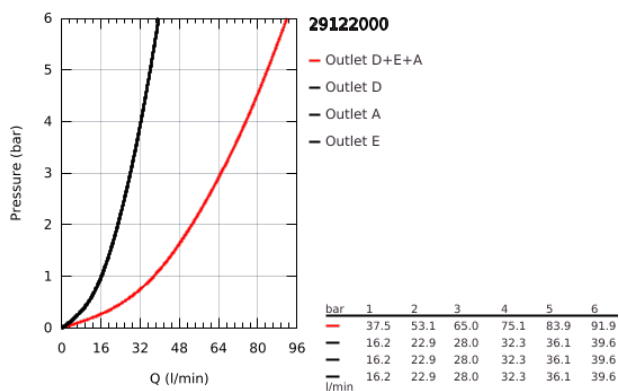

29 122 000 GROHTHERM SMARTCONTROL TRIPLE VOLUME CONTROL TRIM

PRODUCT DESCRIPTION

- Colour: chrome
- trim set for use with GROHE Rapido SmartBox 35 600/35 604/35 601
- GROHE FastFixation metal wall escutcheon, retroactively 6° adjustable
- GROHE LongLife finish
- GROHE SmartControl - control the shower with intuitive push/turn button
- exchangeable symbols
- GROHE ProGrip - with knurl structure
- multiple outlets can be run simultaneously
- without roughing-in set 35 600/35 604 (please order separately)
- flow performance: outlet D = 28 l/min, outlet E = 28 l/min, outlet A = 28 l/min, outlet D+E+A = 65 l/min

29 122 000 GROHTHERM SMARTCONTROL TRIPLE VOLUME CONTROL TRIM

SPARE PARTS, September 2016 – now

1: Push button (Spare part-nr. 48361000)

1.1: pushbutton (Spare part-nr. 14077000)

2: Escutcheon (Spare part-nr. 48366000)