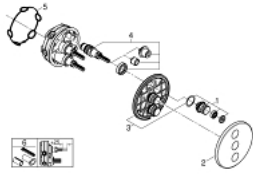

29 122 000 GROHTHERM SMARTCONTROL TRIPLE VOLUME CONTROL TRIM

PRODUCT DESCRIPTION

- Colour: chrome
- trim set for use with GROHE Rapido SmartBox 35 600/35 604/35 601
- GROHE FastFixation metal wall escutcheon, retroactively 6° adjustable
- GROHE LongLife finish
- GROHE SmartControl - control the shower with intuitive push/turn button
- exchangeable symbols
- GROHE ProGrip - with knurl structure
- multiple outlets can be run simultaneously
- without roughing-in set 35 600/35 604 (please order separately)
- flow performance: outlet D = 28 l/min, outlet E = 28 l/min, outlet A = 28 l/min, outlet D+E+A = 65 l/min

29 122 000 GROHTHERM SMARTCONTROL TRIPLE VOLUME CONTROL TRIM

SPARE PARTS, September 2016 – now

1: Push button (Spare part-nr. 48361000)

1.1: pushbutton (Spare part-nr. 14077000)

2: Escutcheon (Spare part-nr. 48366000)

3: Mounting plate (Spare part-nr. 48365000)

4: Cartridge (Spare part-nr. 48359000)

4.1: Spindle (Spare part-nr. 49088000)

5: Seal (Spare part-nr. 48360000)

6: Universal extension set single-lever mixers, 25 mm (Spare part-nr. 14048000