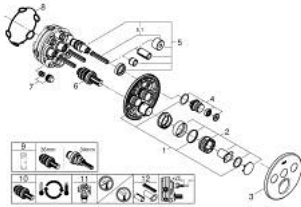

## 29 121 DC0 GROHTHERM SMARTCONTROL SAFETY MIXER FOR CONCEALED INSTALLATION WITH 3 VALVES

### PRODUCT DESCRIPTION

- Colour: supersteel
- trim set for GROHE Rapido SmartBox (35 604)
- GROHE FastFixation metal wall escutcheon, retroactively 6° adjustable
- GROHE LongLife finish
- GROHE SmartControl - control the shower with intuitive push/turn button
- exchangeable symbols
- GROHE TurboStat - compact cartridge with wax thermostatic element
- GROHE SafeStop - safety button at 38°C
- GROHE SafeStop Plus - optional temperature limiter at 43°C or 46°C included
- built-in non-return valves and dirt strainers
- multiple outlets can be run simultaneously
- without roughing-in set 35 600/35 604 (please order separately)
- flow performance: outlet A = 23 l/min, outlet B = 27 l/min, outlet C = 23 l/min, outlet A + B = 33 l/min, outlet A + B + C = 36 l/min

### SPARE PARTS, January 2020 – now

- 1: Mounting plate (Spare part-nr. 48362000)
- 2: Temperature control handle (Spare part-nr. 49029DC0)
- 3: Escutcheon (Spare part-nr. 49035DC0)
- 4: Push button (Spare part-nr. 48361DC0)
- 4.1: pushbutton (Spare part-nr. 14077000)
- 5: Cartridge (Spare part-nr. 48359000)
- 5.1: Spindle (Spare part-nr. 49088000)
- 6: Thermostatic compact cartridge 3/4" (Spare part-nr. 49028000)
- 7: Non-return valves (Spare part-nr. 47979000)
- 8: Seal (Spare part-nr. 48360000)
- 9: Socket Spanner (Spare part-nr. 49059000)\*
- 10: GROHE TurboStat cartridge 3/4" (Spare part-nr. 49003000)\*
- 11: Service stops (Spare part-nr. 1405300M)\*
- 12: Universal extension set single-lever mixers, 25 mm (Spare part-nr. 14048000)\*