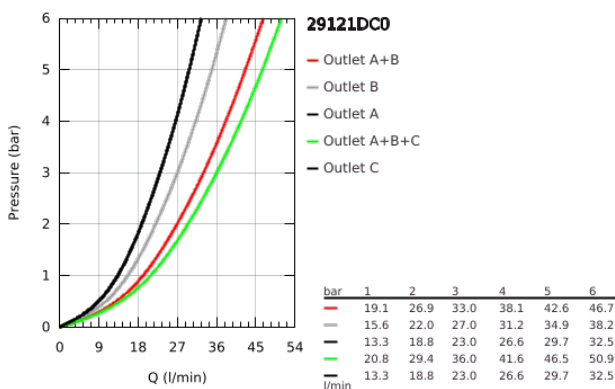

## 29 121 DC0 GROHTHERM SMARTCONTROL SAFETY MIXER FOR CONCEALED INSTALLATION WITH 3 VALVES

### PRODUCT DESCRIPTION

- Colour: supersteel
- trim set for GROHE Rapido SmartBox (35 604)
- GROHE FastFixation metal wall escutcheon, retroactively 6° adjustable
- GROHE LongLife finish
- GROHE SmartControl - control the shower with intuitive push/turn button
- exchangeable symbols
- GROHE TurboStat - compact cartridge with wax thermostatic element
- GROHE SafeStop - safety button at 38°C
- GROHE SafeStop Plus - optional temperature limiter at 43°C or 46°C included
- built-in non-return valves and dirt strainers
- multiple outlets can be run simultaneously
- without roughing-in set 35 600/35 604 (please order separately)
- flow performance: outlet A = 23 l/min, outlet B = 27 l/min, outlet C = 23 l/min, outlet A + B = 33 l/min, outlet A + B + C = 36 l/min