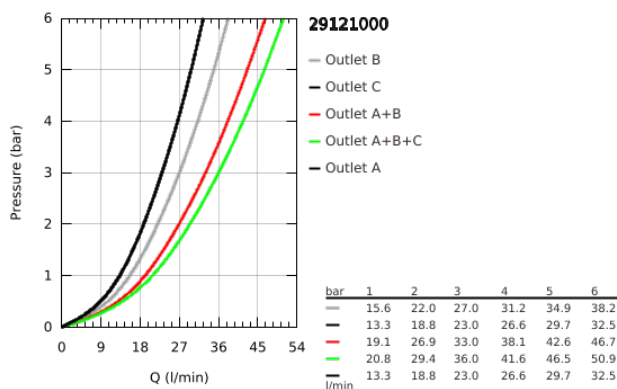

29 121 000 GROHTHERM SMARTCONTROL SAFETY MIXER FOR CONCEALED INSTALLATION WITH 3 VALVES

PRODUCT DESCRIPTION

- Colour: chrome
- trim set for GROHE Rapido SmartBox (35 604)
- GROHE FastFixation metal wall escutcheon, retroactively 6° adjustable
- GROHE LongLife finish
- GROHE SmartControl - control the shower with intuitive push/turn button
- exchangeable symbols
- GROHE TurboStat - compact cartridge with wax thermoelement
- GROHE ProGrip - with knurl structure
- GROHE SafeStop - safety button at 38°C
- GROHE SafeStop Plus - optional temperature limiter at 43°C or 46°C included
- built-in non-return valves and dirt strainers
- multiple outlets can be run simultaneously
- without roughing-in set 35 600/35 604 (please order separately)
- flow performance: outlet A = 23 l/min, outlet B = 27 l/min, outlet C = 23 l/min, outlet A + B = 33 l/min, outlet A + B + C = 36 l/min

29 121 000 GROHTHERM SMARTCONTROL SAFETY MIXER FOR CONCEALED INSTALLATION WITH 3 VALVES

SPARE PARTS, January 2020 – now

- 1: Mounting plate (Spare part-nr. 48362000)
 - 2: Temperature control handle (Spare part-nr. 49029000)
 - 2.1: Cover cap (Spare part-nr. 1015030000)
 - 2.2: handle adaptor (Spare part-nr. 1015059990)
 - 3: Escutcheon (Spare part-nr. 49035000)
 - 4: Push button (Spare part-nr. 48361000)
 - 4.1: pushbutton (Spare part-nr. 14077000)
 - 5: Cartridge (Spare part-nr. 48359000)
 - 5.1: Spindle (Spare part-nr. 49088000)
 - 6: Thermostatic compact cartridge 3/4" (Spare part-nr. 49028000)
 - 7: Non-return valves (Spare part-nr. 47979000)
 - 8: Seal (Spare part-nr. 48360000)
 - 9: Socket Spanner (Spare part-nr. 49059000)*
 - 10: GROHE TurboStat cartridge 3/4" (Spare part-nr. 49003000)*
 - 11: Service stops (Spare part-nr. 1405300M)*
 - 12: Universal extension set single-lever mixers, 25 mm (Spare part-nr. 14048000)*
- * Optional accessories