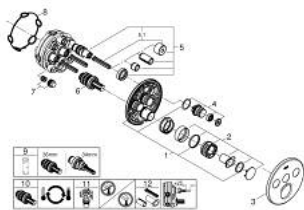

29 121 000 GROHTHERM SMARTCONTROL SAFETY MIXER FOR CONCEALED INSTALLATION WITH 3 VALVES

PRODUCT DESCRIPTION

- Colour: chrome
- trim set for GROHE Rapido SmartBox (35 604)
- GROHE FastFixation metal wall escutcheon, retroactively 6° adjustable
- GROHE LongLife finish
- GROHE SmartControl - control the shower with intuitive push/turn button
- exchangeable symbols
- GROHE TurboStat - compact cartridge with wax thermoelement
- GROHE ProGrip - with knurl structure
- GROHE SafeStop - safety button at 38°C
- GROHE SafeStop Plus - optional temperature limiter at 43°C or 46°C included
- built-in non-return valves and dirt strainers
- multiple outlets can be run simultaneously
- without roughing-in set 35 600/35 604 (please order separately)
- flow performance: outlet A = 23 l/min, outlet B = 27 l/min, outlet C = 23 l/min, outlet A + B = 33 l/min, outlet A + B + C = 36 l/min

29 121 000 GROHTHERM SMARTCONTROL SAFETY MIXER FOR CONCEALED INSTALLATION WITH 3 VALVES

SPARE PARTS, January 2020 – now

- 1: Mounting plate (Spare part-nr. 48362000)
 - 2: Temperature control handle (Spare part-nr. 49029000)
 - 2.1: Cover cap (Spare part-nr. 1015030000)
 - 2.2: handle adaptor (Spare part-nr. 1015059990)
 - 3: Escutcheon (Spare part-nr. 49035000)
 - 4: Push button (Spare part-nr. 48361000)
 - 4.1: pushbutton (Spare part-nr. 14077000)
 - 5: Cartridge (Spare part-nr. 48359000)
 - 5.1: Spindle (Spare part-nr. 49088000)
 - 6: Thermostatic compact cartridge 3/4" (Spare part-nr. 49028000)
 - 7: Non-return valves (Spare part-nr. 47979000)
 - 8: Seal (Spare part-nr. 48360000)
 - 9: Socket Spanner (Spare part-nr. 49059000)*
 - 10: GROHE TurboStat cartridge 3/4" (Spare part-nr. 49003000)*
 - 11: Service stops (Spare part-nr. 1405300M)*
 - 12: Universal extension set single-lever mixers, 25 mm (Spare part-nr. 14048000)*
- * Optional accessories